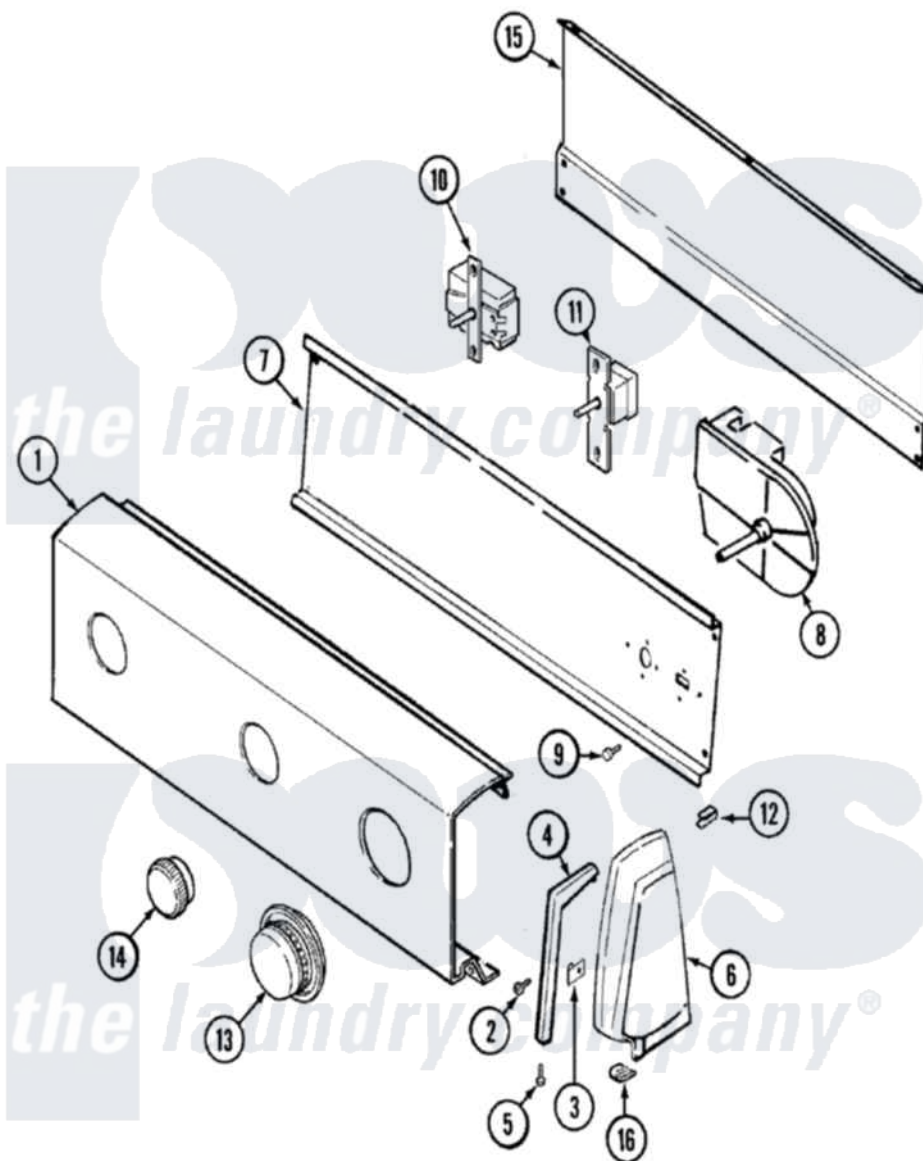

Hoover LDGH200AAV 02 - CONTROL PANEL

Hoover [Residential Hoover LDGH200AAV Dryer Parts](#) Parts Diagram 02 - CONTROL PANEL
 Click on the part number to view part

Item	Original Part Number	Replaced By	Status	Part Description
1	31001312			Panel, Control
"	25-3457			Screw, Sems
2	25-7793			Screw
3	25-7702			Speedclip, End Cap To Control Panel
4	53-0278		Not Available	TRIM, END CAP (LT)
"	53-0277		Not Available	TRIM, END CAP (RT)
5	25-7760			Screw
6	35-2669		Not Available	CAP, END (LT)(WHT)
"	35-2668	21001453		Cap- End
7	53-2504	31001193		Pad, Shield
"	25-3092	90767		Screw, 8A X 3/8 HeX Washer Head Tapping
"	21001303		Not Available	SHIELD, CONTROL
8	53-1815	31001513		Timer
9	31001119	W10116760		Screw
10	31001243	31001445		Switch, Temperature

11	25-3092	90767	Screw, 8A X 3/8 HeX Washer Head Tapping
"	31001190		Switch, Two Position Rotary
12	25-7852		Speedclip, Rr Shld To End Cap
13	31001195	53-2525	Knob And Skirt Assembly
14	21001239		Knob, Selector
15	25-3457		Screw, Sems
"	25-3092	90767	Screw, 8A X 3/8 HeX Washer Head Tapping
"	35-2688	21001460	Shield, Rear
16	25-2219		Screw
"	25-7851		Speedclip, End Cap To Top
17	31001318	Not Available	MANUAL, USE & CARE