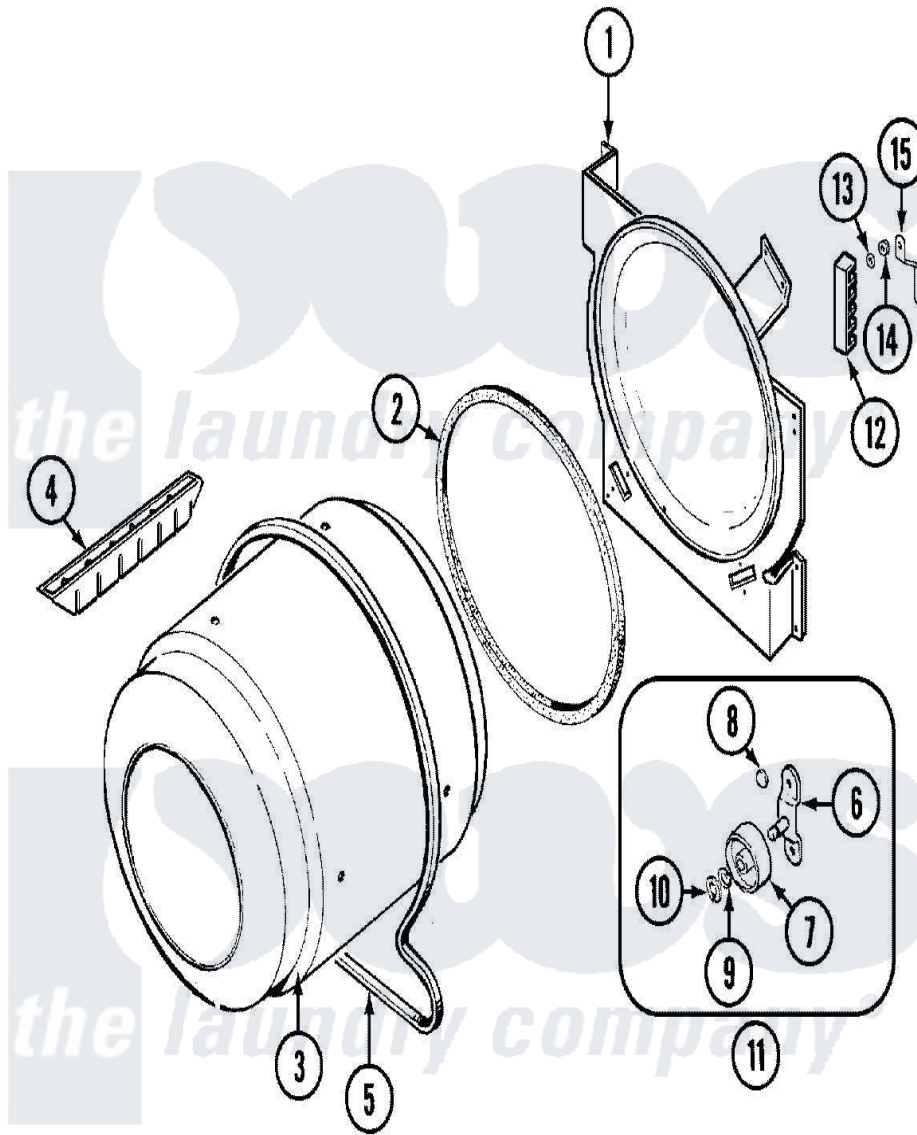

# Hoover LDGH200AAV 06 - TUMBLER

Hoover [Residential Hoover LDGH200AAV Dryer Parts](#) Parts Diagram 06 - TUMBLER  
 Click on the part number to view part

Item	Original Part Number	Replaced By	Status	Part Description
1	53-1708	<a href="#">LA-1054</a>		Dryer Bulkhead Kit
"	25-7733	<a href="#">681414</a>		Screw, 10AB X 1/2
2	53-0281	<a href="#">31001747</a>		Seal Assembly
3	<a href="#">53-1250</a>			Cylinder
4	53-1249		Not Available	BAFFLE, WHITE
"	25-7759	<a href="#">3196164</a>		Screw
5	53-1589	<a href="#">341241</a>		Belt
6	<a href="#">53-0197</a>			Support Assembly-Cylinder Rear
"	25-7101	<a href="#">3351614</a>		Screw, Gearcase Cover Mounting
7	53-1578	<a href="#">31001096</a>		Roller
8	<a href="#">25-7813</a>			Spacer
9	<a href="#">25-7814</a>			Washer
10	<a href="#">25-7854</a>			Ring, Retaining
11	<a href="#">LA-1008</a>			Rr Roller Kit