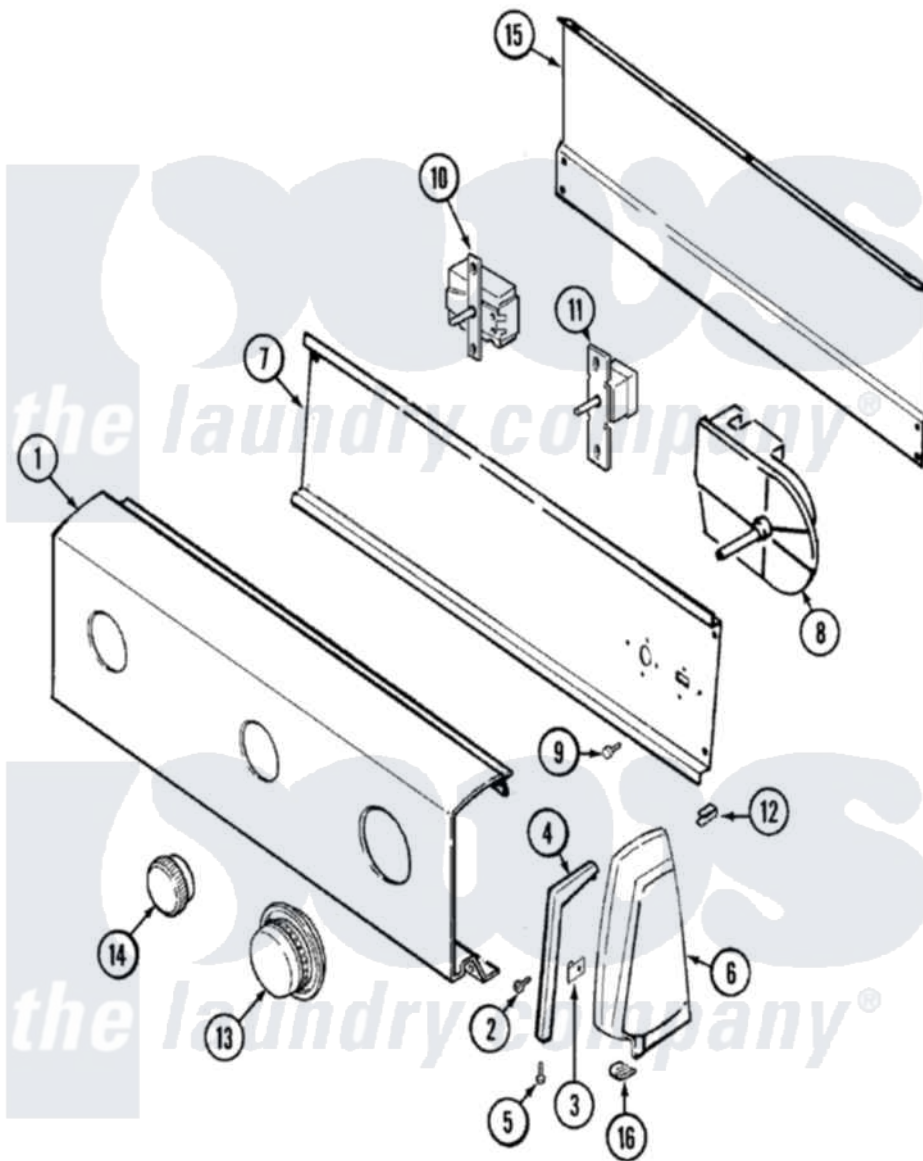

Hoover LDGH200AGV 02 - CONTROL PANEL

Hoover [Residential Hoover LDGH200AGV Dryer Parts](#) Parts Diagram 02 - CONTROL PANEL
 Click on the part number to view part

Item	Original Part Number	Replaced By	Status	Part Description
1	31001312			Panel, Control
"	25-3457			Screw, Sems
2	25-7793			Screw
3	25-7702			Speedclip, End Cap To Control Panel
4	31001054		Not Available	TRIM, ENDCAP (RT WHT)
"	31001055		Not Available	TRIM, ENDCAP (LT WHT)
5	25-7760			Screw
6	35-2669		Not Available	CAP, END (LT)(WHT)
"	35-2668	21001453		Cap- End
7	21001303		Not Available	SHIELD, CONTROL
"	25-3092	90767		Screw, 8A X 3/8 HeX Washer Head Tapping
"	53-2504	31001193		Pad, Shield
8	31001346			Timer
9	31001119	W10116760		Screw
10	31001243	31001445		Switch, Temperature

11	25-3092	90767	Screw, 8A X 3/8 HeX Washer Head Tapping
"	31001190		Switch, Two Position Rotary
12	25-7852		Speedclip, Rr Shld To End Cap
13	31001195	53-2525	Knob And Skirt Assembly
14	21001239		Knob, Selector
15	25-3457		Screw, Sems
"	25-3092	90767	Screw, 8A X 3/8 HeX Washer Head Tapping
"	35-2688	21001460	Shield, Rear
16	25-2219		Screw
"	25-7851		Speedclip, End Cap To Top
17	31001314	Not Available	MANUAL, USE & CARE