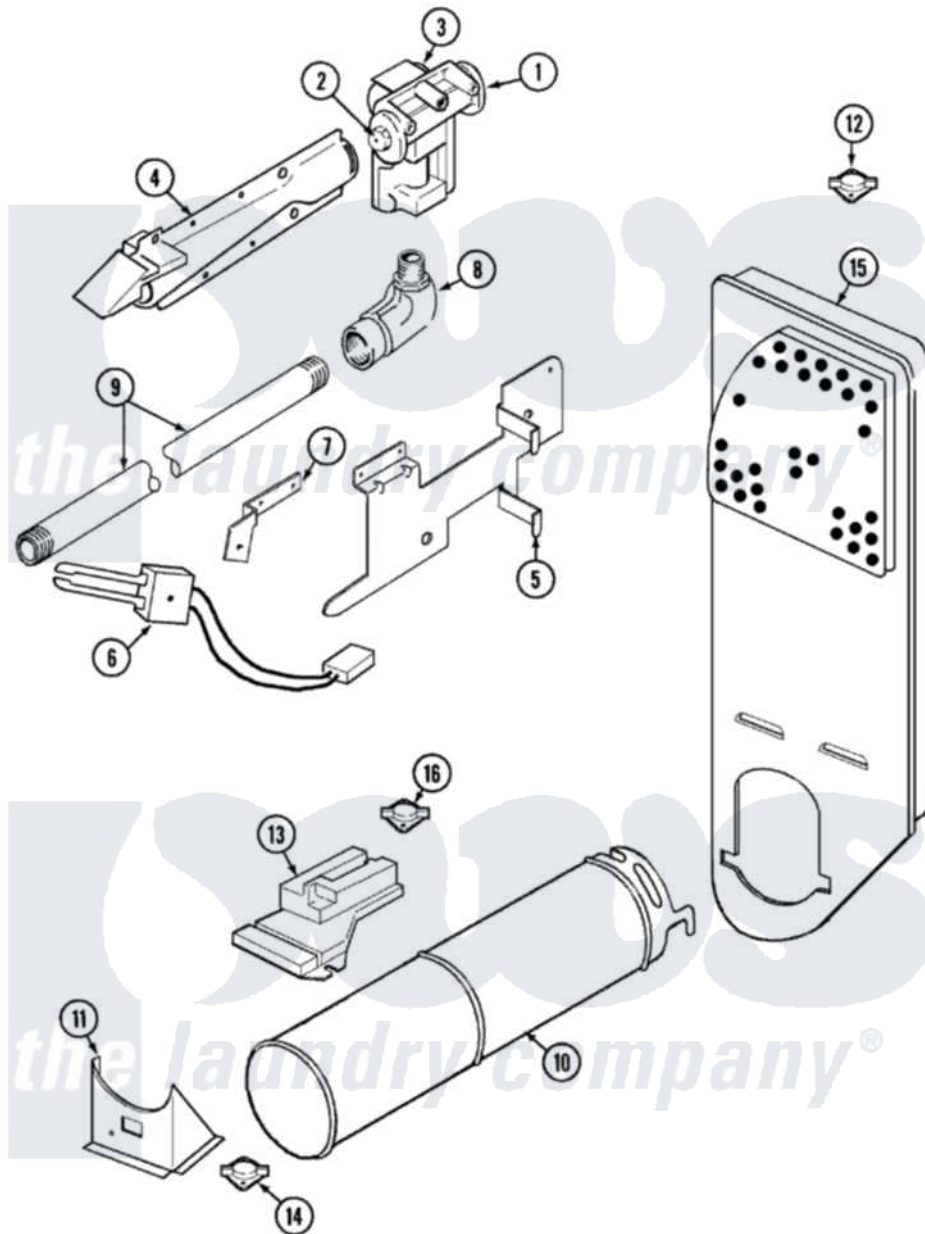

# Hoover LDGH200AGV 04 - GAS CARRYING

Hoover [Residential Hoover LDGH200AGV Dryer Parts](#) Parts Diagram 04 - GAS CARRYING  
 Click on the part number to view part

Item	Original Part Number	Replaced By	Status	Part Description
1	<a href="#">31001347</a>			Valve Assembly, Gas
"	63-2098		Not Available	TAIL PIECE
"	<a href="#">60-6846</a>			Union Nut
2	<a href="#">63-3570</a>			Burner Orifice
3	63-6615	<a href="#">279834</a>		Coil-Valve
"	63-6614	<a href="#">279834</a>		Coil-Valve
4	63-6682	<a href="#">31001784</a>		Burner
5	<a href="#">25-3034</a>			Clip, Wiring
"	25-7741	<a href="#">W10116760</a>		Screw
"	<a href="#">53-0140</a>			Mtg Bracket
6	25-7744	<a href="#">8281196</a>		Screw
"	53-0689	<a href="#">31001556</a>		Igniter
7	25-2134	<a href="#">W10116760</a>		Screw
"	53-0686		Not Available	BRACKET
8	<a href="#">31001042</a>			Valve, Gas Shut Off
9	53-2362	<a href="#">31001777</a>		Main Gas L

"	25-7898		Not Available	GROMMET
10	25-7741	<a href="#">W10116760</a>		Screw
"	<a href="#">53-1884</a>			Housing, Heater
11	25-3092	<a href="#">90767</a>		Screw, 8A X 3/8 HeX Washer Head Tapping
"	<a href="#">53-2363</a>			Support, Heater Housing
12	53-1096	<a href="#">LA-1053</a>		Fuse Kit, Thermal
"	<a href="#">25-0168</a>			Screw
13	63-5013	<a href="#">338906</a>		Radiant, Sensor
"	25-2134	<a href="#">W10116760</a>		Screw
14	<a href="#">LA-1053</a>			Fuse Kit, Thermal
"	<a href="#">25-0168</a>			Screw
15	<a href="#">53-1706</a>			Inlet Air Duct Assembly
"	25-7741	<a href="#">W10116760</a>		Screw
16	<a href="#">25-0168</a>			Screw
"	25-3032		Not Available	WIRING CLIP
"	53-1096	<a href="#">LA-1053</a>		Fuse Kit, Thermal
17	<a href="#">12001031</a>			Conversion Kit
"	<a href="#">63-6766</a>			Conversion Kit