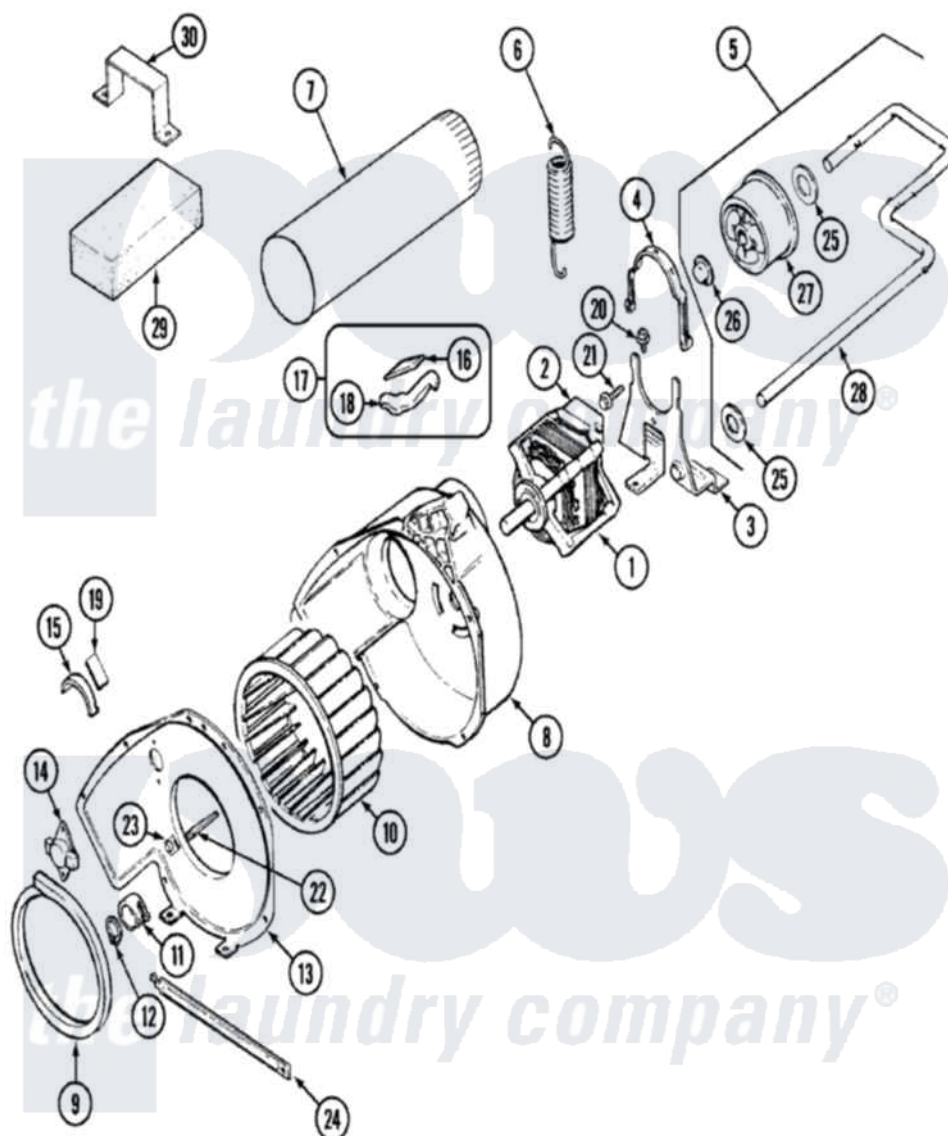

Hoover LDGH200AGV 05 - MOTOR & DRIVE

Hoover [Residential Hoover LDGH200AGV Dryer Parts](#) Parts Diagram 05 - MOTOR & DRIVE
 Click on the part number to view part

Item	Original Part Number	Replaced By	Status	Part Description
1	31001017			Motor
2	53-0693	53-0332		Motor Switch
3	25-7811		Not Available	SCREW
"	53-1932	31001570		Bracket, Motor
4	53-0214	660658		Clamp, Motor Mounting 343481 685441
5	53-2287			Idler Assembly
6	53-2209	31001465		Spring, Idler
7	53-0134			Duct, Exhaust
"	25-2134	W10116760		Screw
8	53-1801			Housing, Blower
9	53-0203	12001324		Duct Kit, Collector
10	31001043			Wheel, Blower
11	25-7823	312967		Clamp, Blower Housing
12	25-7855			Ring, Retaining
13	25-7807	33002917		Screw, No.10-16
"	53-1934			Cover, Blower Housing

14	25-2134	W10116760	Screw
"	31001088		Thermostat, Control
15	53-2273	31001470	Glide, Tumbler
"	LA1006	LA-1006	Glide Kit, Tumbler
16	53-0724	31001356	Pad, Glide
17	LA-1006		Glide Kit, Tumbler
18	53-2272	31001469	Glide, Tumbler
19	53-1684	31001356	Pad, Glide
20	25-7699	Not Available	STRAIN RELIEF
21	25-7674		Screw
22	53-1026		Guide, Vane Inlet
23	25-3457		Screw, Sems
24	53-1625		Brace, Tumbler Support
25	25-7815		Washer
26	25-7957		Pushnut
27	53-1628	31001344	Pulley, Idler
28	53-2250	53-2287	Idler Assembly
29	53-0645	Not Available	COUNTERWEIGHT
30	53-0644	Not Available	BRACKET
"	25-7732	681414	Screw, 10AB X 1/2