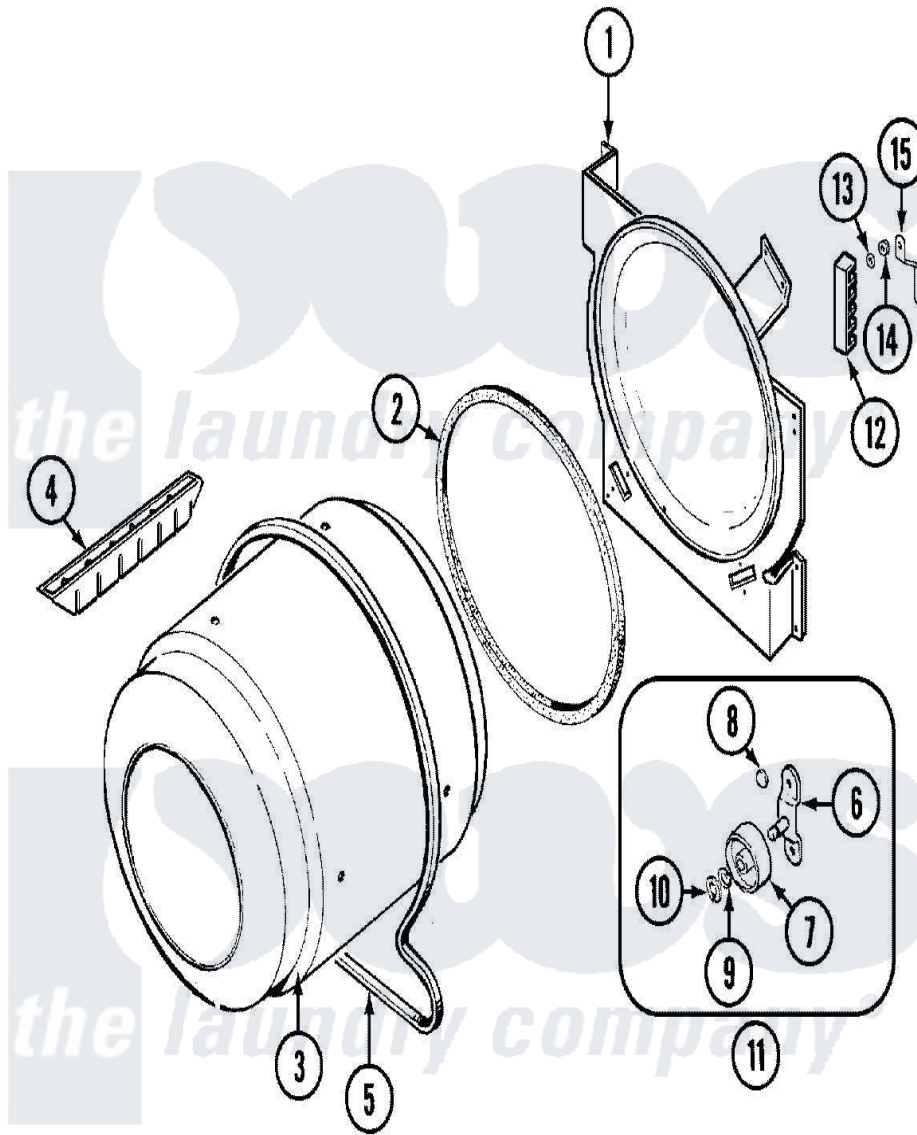

# Hoover LDGH200AGV 06 - TUMBLER

Hoover [Residential Hoover LDGH200AGV Dryer Parts](#) Parts Diagram 06 - TUMBLER  
 Click on the part number to view part

Item	Original Part Number	Replaced By	Status	Part Description
1	53-1708	<a href="#">LA-1054</a>		Dryer Bulkhead Kit
"	25-7733	<a href="#">681414</a>		Screw, 10AB X 1/2
2	53-0281	<a href="#">31001747</a>		Seal Assembly
3	<a href="#">53-1250</a>			Cylinder
4	53-1249		Not Available	BAFFLE, WHITE
"	25-7759	<a href="#">3196164</a>		Screw
5	53-1589	<a href="#">341241</a>		Belt
6	<a href="#">53-0197</a>			Support Assembly-Cylinder Rear
"	25-7101	<a href="#">3351614</a>		Screw, Gearcase Cover Mounting
7	53-1578	<a href="#">31001096</a>		Roller
8	<a href="#">25-7813</a>			Spacer
9	<a href="#">25-7814</a>			Washer
10	<a href="#">25-7854</a>			Ring, Retaining
11	<a href="#">LA-1008</a>			Rr Roller Kit