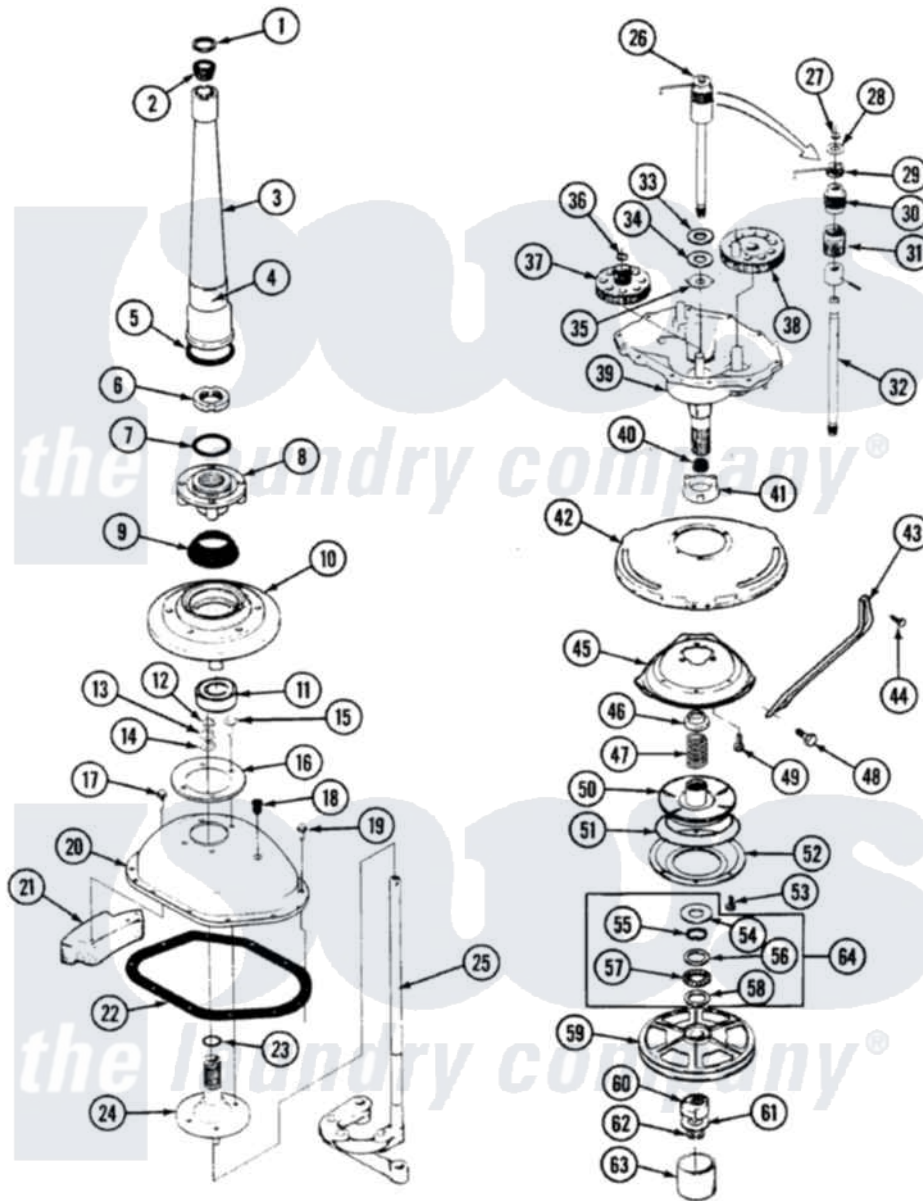

Hoover SHWA2501A 04 - TRANSMISSION

Hoover [Residential Hoover SHWA2501A Washer Parts](#) Parts Diagram 04 - TRANSMISSION
 Click on the part number to view part

Item	Original Part Number	Replaced By	Status	Part Description
1	25-7941			"O" Ring, Agr Drive Shaft
2	35-2835	21001066		Bearing, Centerpost
3	35-2792	21001401		Center Pos
4	33-6790			Bearing, Agitator
"	35-2983		Not Available	CENTERPOST ASSY.
5	35-2906			Seal, Centerpost Bottom
6	35-2791			Nut, Spin Tube
7	25-7938			"O" Ring, Basket Drive Hub
8	35-3647	W10219156		Tub Seal
"	35-2715		Not Available	BASKET DRIVE HUB ASSY
9	35-2974			Tub Seal/Hub Assembly
10	35-2716	12001561		Bearing And Seal Housing Assembly
11	35-2972	12001561		Bearing And Seal Housing Assembly
"	35-2205			Bearing, Spin
12	25-7940		Not Available	RING, RETAINING (AG.