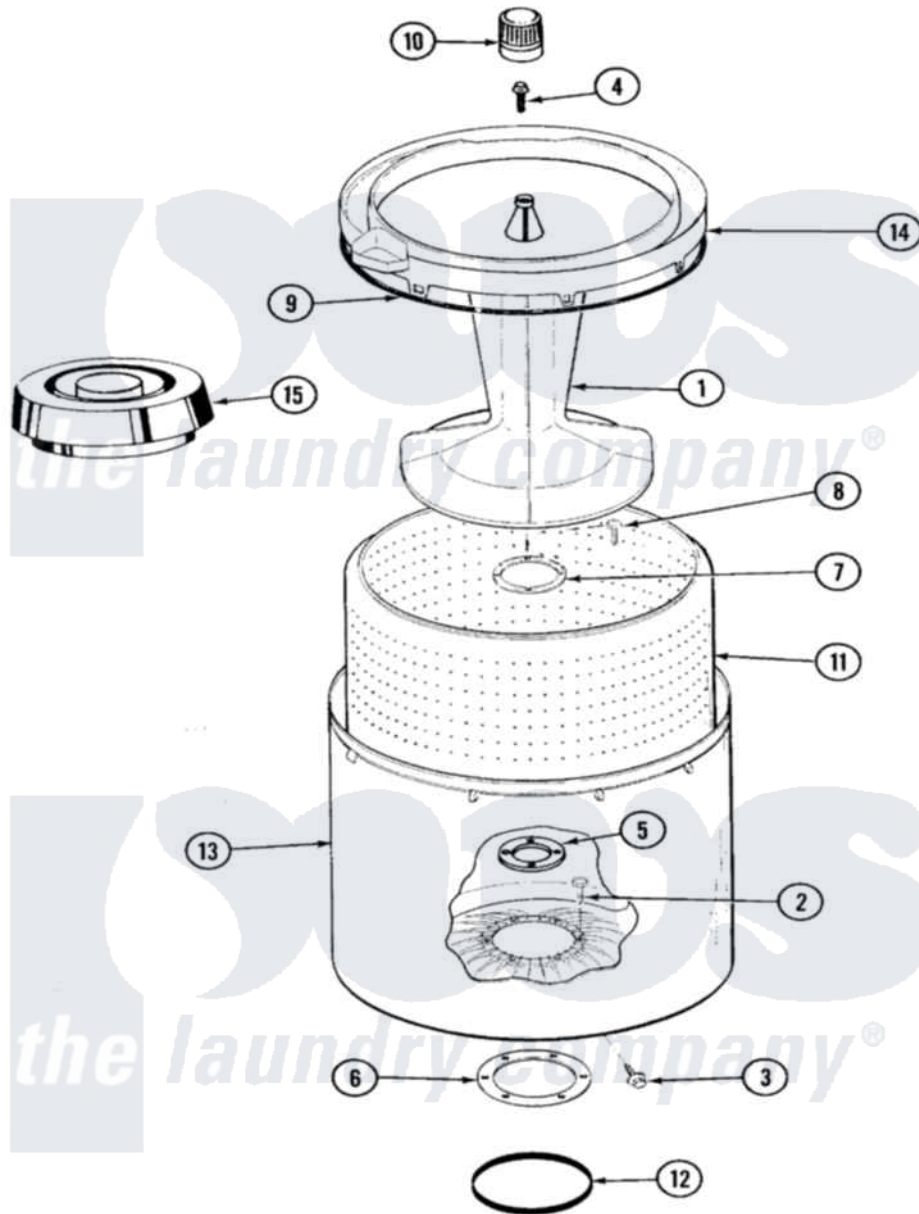

Hoover SHWA2501A 05 - TUB

Hoover [Residential Hoover SHWA2501A Washer Parts](#) Parts Diagram 05 - TUB
 Click on the part number to view part

Item	Original Part Number	Replaced By	Status	Part Description
1	35-3580			Agitator
"	35-2717	35-3580		Agitator
2	25-7947	21001063		Screw, Shoulder
3	25-7953	22002933		Screw
4	25-7948	W10309247		Screw
5	35-3685			Gasket, Basket To Centerpost
"	35-2980	35-3685		Gasket, Basket To Centerpost
6	35-3686			Gasket, Tub To Housing
"	35-2979			Gasket, Tub/Hsg
7	35-3014			Gasket And Reinf. Plate Assembly
8	25-7783	4356852		Screw
9	35-2328			Seal, Tub Top
10	35-2733			Cap, Agitator
11	35-3016		Not Available	BASKET ASSY
12	35-2978			Seal, Tub/Housing
13	35-3700			Tub Assembly

"	35-2952	35-3700	Tub Assembly
14	35-2262	Not Available	SHIELD, TUB TOP
"	35-2034	Not Available	TOP, TUB
"	35-3578	Not Available	TOP, TUB
15	35-2550		Dispenser, Rinse