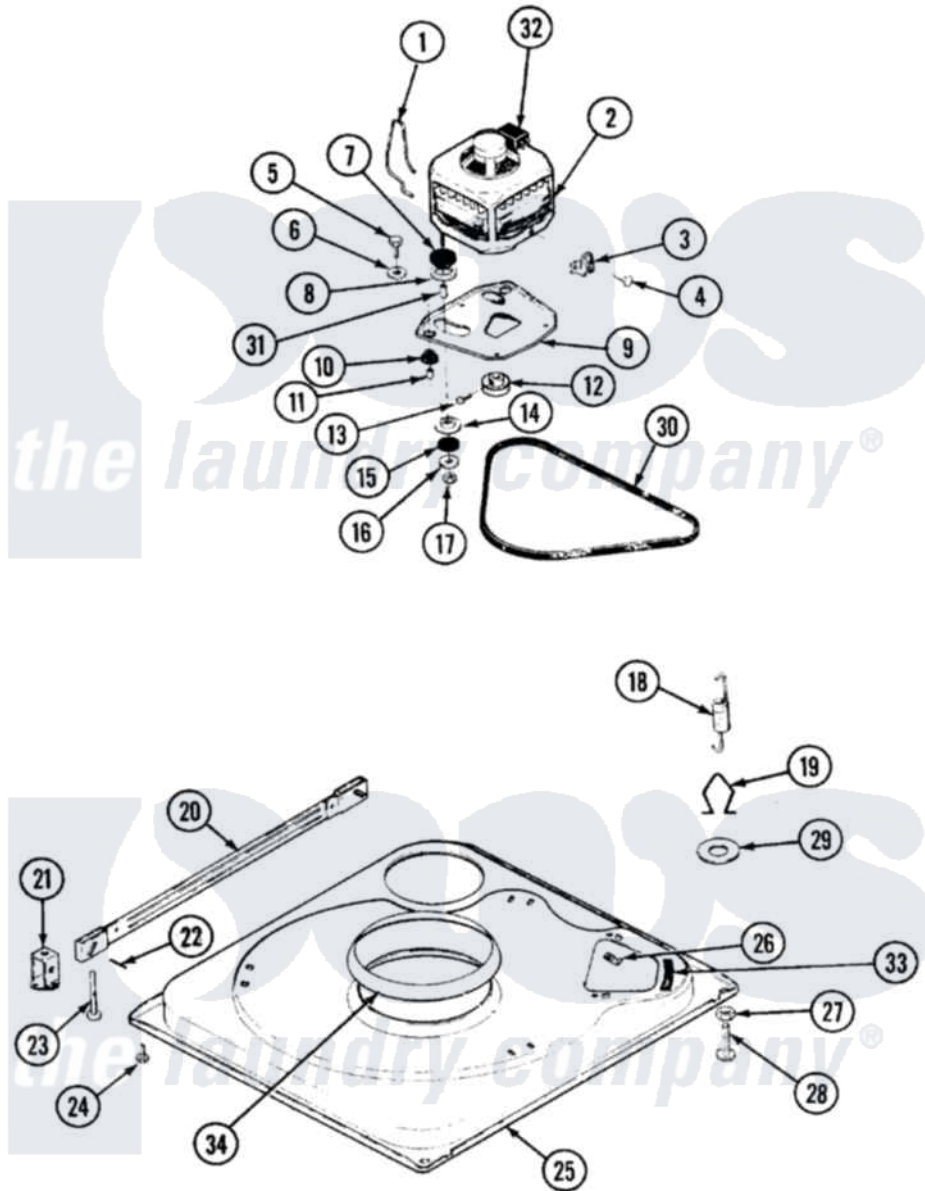

Hoover SHWA2501W 01 - BASE

Hoover [Residential Hoover SHWA2501W Washer Parts](#) Parts Diagram 01 - BASE
 Click on the part number to view part

Item	Original Part Number	Replaced By	Status	Part Description
1	35-0235			Spring, Motor Pivot
2	35-3649	LA-2003		Motor Replacement Kit
"	LA-2003			Motor Replacement Kit
3	33-9945			Slide, Foot
4	25-7418	33001178		Back, Tumbler
5	25-7833	21001977		Screw
6	25-7834			Washer, Motor/Base Screw
7	33-9946			Isolator, Motor
8	33-9944	35-3570		Washer, Motor Pivot
9	35-2810	21001783		Plate And Screw Assembly
10	33-9941	35-3646		Isolator, Motor Plate
11	25-7831			Spacer, Mounting
12	33-1171	21001833		Pulley, Motor
13	25-7117			Set Screw
14	33-9943	35-3571		Slide, Motor Pivot
15	33-9967			Washer, Motor Isolator

16	25-7047		Washer, Flat
17	25-7325	Y707702	Locknut
18	35-2681		Not Available
"	35-3658		SPRING, SUSPENSION
			Spring, Suspension
19	35-2976		Not Available
			HOOK, SUSPENSION SPRING
20	35-2049	21001881	Bar, Stabilizer
21	35-2046		Bracket, Stabilizer
22	35-2052		Pin, Stabilizer
23	35-3020	22004469	Leg And Foot Self Stabalizing
24	25-7828	489483	Screw 10-32 X 1/2
25	35-2984		Not Available
			BASE
26	25-7838	25-7845	Speednut, Motor
27	25-7915		Hex Nut
28	35-0772	25001119	Foot And Pad Assembly
"	35-0837	25001119	Foot And Pad Assembly
29	Y25-7951		Washer, Suspension Hook
30	35-2279		Belt, Drive
31	25-7830		Spacer
32	33-9765		Switch, Motor
33	35-2065		Pad, Motor Plate
34	35-2357	21002026	Snubber