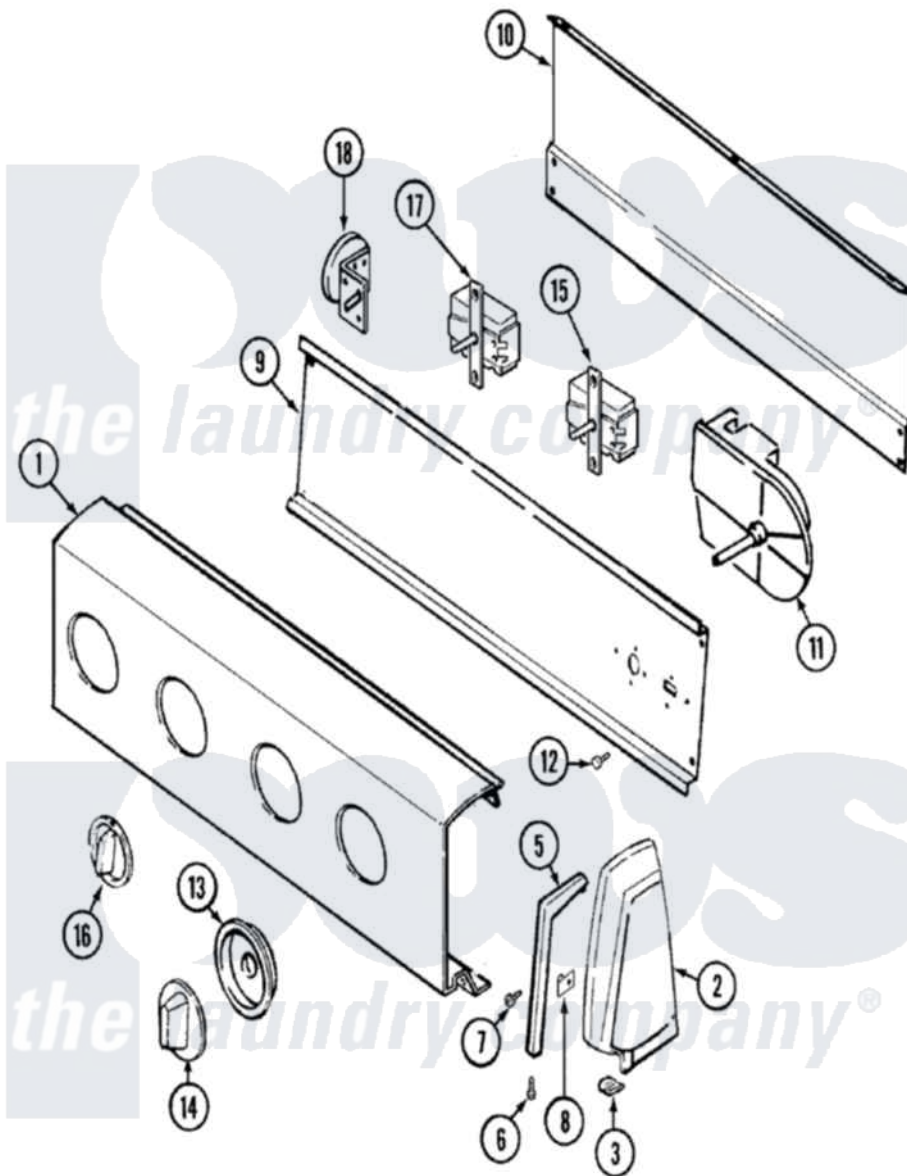

Hoover SHWA2501W 02 - CONTROL PANEL

Hoover [Residential Hoover SHWA2501W Washer Parts](#) Parts Diagram 02 - CONTROL PANEL
 Click on the part number to view part

Item	Original Part Number	Replaced By	Status	Part Description
1	25-7793			Screw
"	25-7702			Speedclip, End Cap To Control Panel
"	35-3727		Not Available	CONTROL PANEL
2	35-2488	21001452		Cap- End
"	35-2487	21001451		Cap- End
3	34-9487		Not Available	PLATE, REINFORCEMENT
"	25-7851			Speedclip, End Cap To Top
"	25-7697	25-2219		Screw
NI	25-7435	33002917		Screw, No.10-16
"	25-7852			Speedclip, Rr Shld To End Cap
5	53-0277		Not Available	TRIM, END CAP (RT)
"	53-0278		Not Available	TRIM, END CAP (LT)
6	25-7760			Screw
7	25-3092	90767		Screw, 8A X 3/8 HeX Washer Head Tapping

8	25-7702		Speedclip, End Cap To Control Panel
9	35-3190	Not Available	SHIELD, CONTROL
10	25-3457		Screw, Sems
"	25-3092	90767	Screw, 8A X 3/8 HeX Washer Head Tapping
"	25-7853	25-7933	Ring, Retaining
"	35-2688	21001460	Shield, Rear
11	35-3743		Timer
12	25-0205	216412	Screw, Bracket To Timer
13	35-2255	21001497	Skirt Ri
14	35-2486	12500058	Knob Ski
15	25-3092	90767	Screw, 8A X 3/8 HeX Washer Head Tapping
"	35-0119		Rotary Switch
16	35-2185	21001283	Knob, Selector----Piq
17	35-0162	Not Available	ROTARY SWITCH
"	25-3092	90767	Screw, 8A X 3/8 HeX Washer Head Tapping
18	35-3283	21001554	Switch, Water Level
"	25-3092	90767	Screw, 8A X 3/8 HeX Washer Head Tapping
NI	35-3196		Switch, Paddle 2 Pos.
"	35-3739	Not Available	MANUAL, USE & CARE