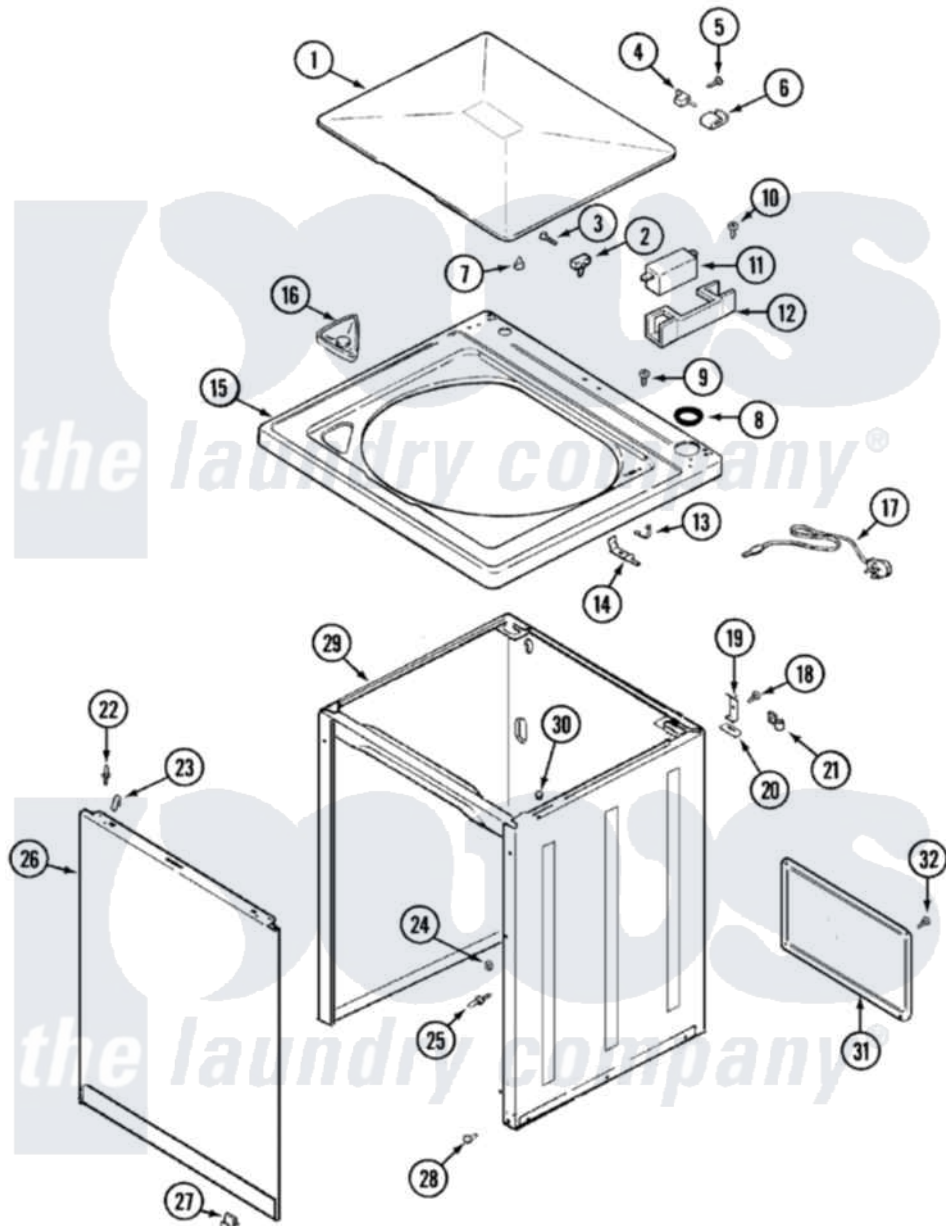

Hoover SHWA2501W 04 - TOP

Hoover [Residential Hoover SHWA2501W Washer Parts](#) Parts Diagram 04 - TOP
 Click on the part number to view part

Item	Original Part Number	Replaced By	Status	Part Description
1	35-2026			Lid
2	25-7436			Nylite Washer
"	43-0057			Actuator, Door Switch
3	25-7438			Screw
4	35-2045			Pin, Hinge
5	25-7893			Screw
6	35-2044			Hinge, Lid
"	25-7893			Screw
7	35-0581			Bumper, Door
8	35-2063			Bushing, Insulator
9	25-7463	7101P012-60		Screw
"	25-7436			Nylite Washer
10	25-7437	40040701		Screw, Tapping No.6b-20
11	35-2814	12001187		Kit, Lid Switch Assembly
"	LA-1058	12001187		Kit, Lid Switch Assembly
12	33-8289	12001187		Kit, Lid Switch Assembly

13	25-7878		Clip
14	33-9063	12001187	Kit, Lid Switch Assembly
15	35-2739		Top, Cabinet
16	35-2731	21001167	Dispenser, Bleach
17	35-1007		Strain Relief
"	35-1011	Not Available	SERVICE CORD
18	25-7893		Screw
19	33-7450	35-2846	Hinge, Cabinet Top
20	33-0930		Pad, Top Hinge
21	25-7796	596669	Clamp, Manifold
22	25-0224	3400029	Nut, Adapter Plate
"	53-0643		Pin, Locator
23	25-7220		Clip, Cabinet Top
24	25-0224	3400029	Nut, Adapter Plate
25	53-0643		Pin, Locator
26	25-7732	681414	Screw, 10AB X 1/2
"	35-2084		Panel, Front
27	53-0120		Clip, Front Panel
28	33-2653		Bumper, Cabinet
29	35-2106	21001871	Cabinet
30	33-2653		Bumper, Cabinet
31	35-2108	21001871	Cabinet
32	25-7733	681414	Screw, 10AB X 1/2