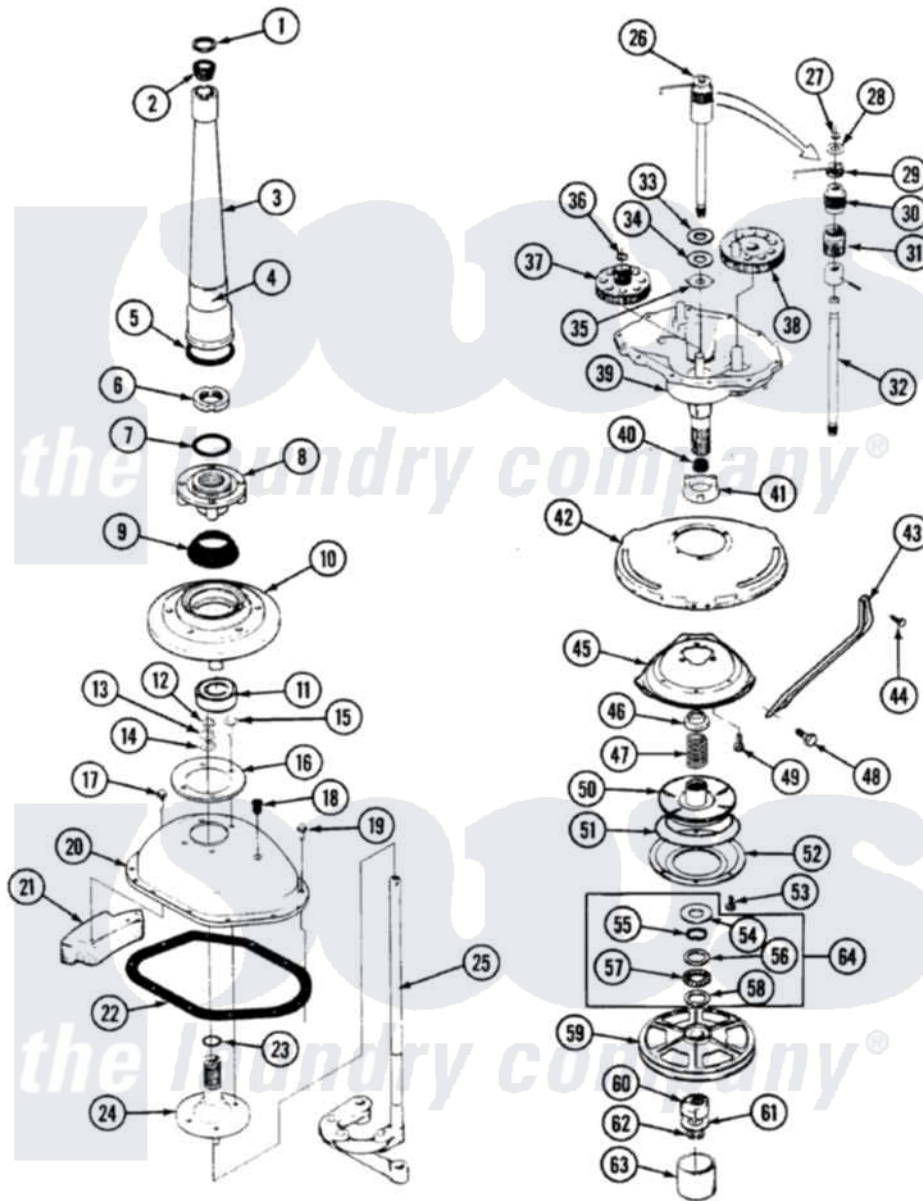

Hoover SHWA2501W 05 - TRANSMISSION

Hoover [Residential Hoover SHWA2501W Washer Parts](#) Parts Diagram 05 - TRANSMISSION
 Click on the part number to view part

Item	Original Part Number	Replaced By	Status	Part Description
1	25-7941			"O" Ring, Agr Drive Shaft
2	35-2835	21001066		Bearing, Centerpost
3	35-2792	21001401		Center Pos
4	33-6790			Bearing, Agitator
"	35-2983		Not Available	CENTERPOST ASSY.
5	35-2906			Seal, Centerpost Bottom
6	35-2791			Nut, Spin Tube
7	25-7938			"O" Ring, Basket Drive Hub
8	35-3647	W10219156		Tub Seal
"	35-2715		Not Available	BASKET DRIVE HUB ASSY
9	35-2974			Tub Seal/Hub Assembly
10	35-2716	12001561		Bearing And Seal Housing Assembly
11	35-2972	12001561		Bearing And Seal Housing Assembly
"	35-2205			Bearing, Spin
12	25-7940		Not Available	RING, RETAINING (AG.