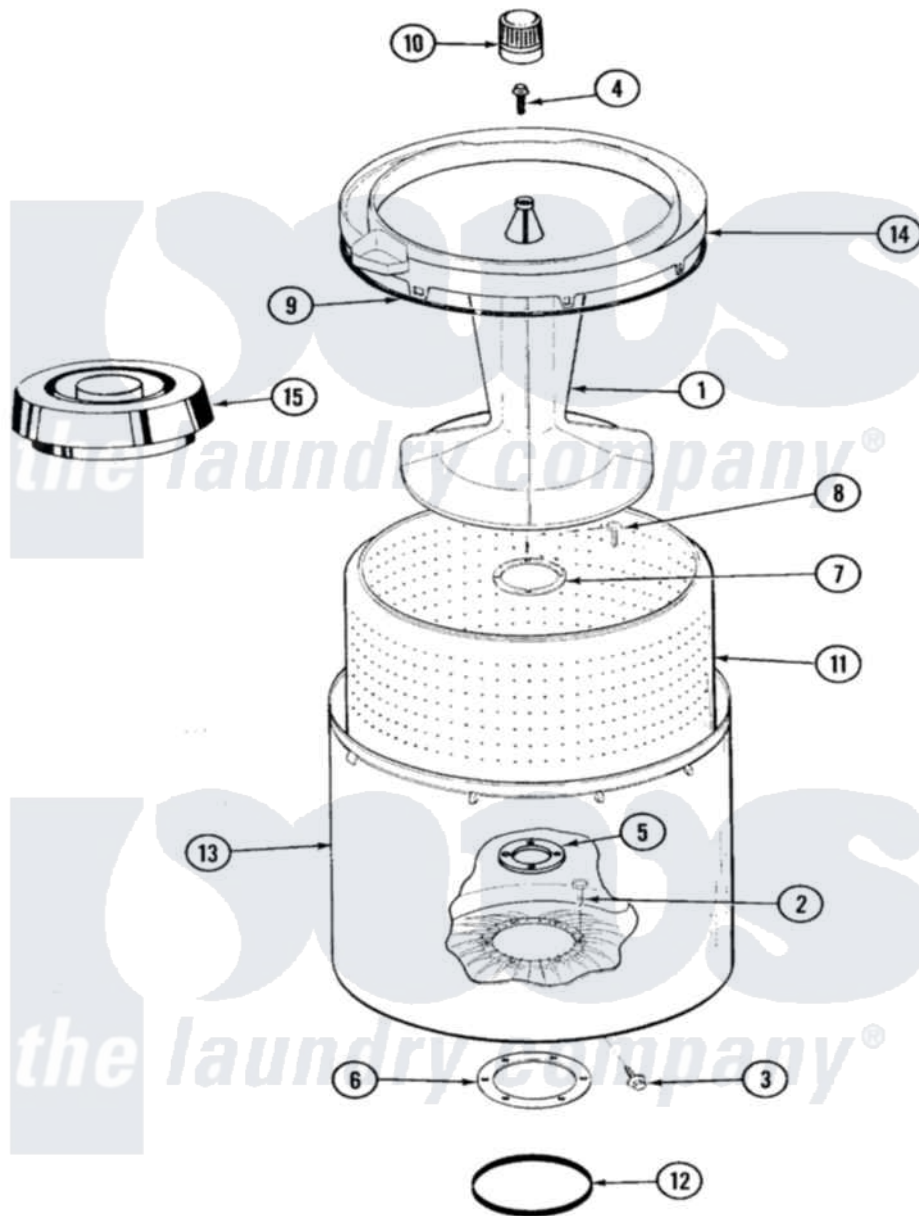

# Hoover SHWA2501W 06 - TUB

Hoover [Residential Hoover SHWA2501W Washer Parts](#) Parts Diagram 06 - TUB  
 Click on the part number to view part

Item	Original Part Number	Replaced By	Status	Part Description
1	<a href="#">35-3580</a>			Agitator
"	35-2717	<a href="#">35-3580</a>		Agitator
2	25-7947	<a href="#">21001063</a>		Screw, Shoulder
3	25-7953	<a href="#">22002933</a>		Screw
4	25-7948	<a href="#">W10309247</a>		Screw
5	<a href="#">35-3685</a>			Gasket, Basket To Centerpost
"	35-2980	<a href="#">35-3685</a>		Gasket, Basket To Centerpost
6	<a href="#">35-3686</a>			Gasket, Tub To Housing
"	<a href="#">35-2979</a>			Gasket, Tub/Hsg
7	<a href="#">35-3014</a>			Gasket And Reinf. Plate Assembly
8	25-7783	<a href="#">4356852</a>		Screw
9	<a href="#">35-2328</a>			Seal, Tub Top
10	<a href="#">35-2733</a>			Cap, Agitator
11	35-3016		Not Available	BASKET ASSY
12	<a href="#">35-2978</a>			Seal, Tub/Housing
13	<a href="#">35-3700</a>			Tub Assembly

"	35-2952	<a href="#">35-3700</a>	Tub Assembly
14	35-2262	Not Available	SHIELD, TUB TOP
"	35-2034	Not Available	TOP, TUB
"	35-3578	Not Available	TOP, TUB
15	<a href="#">35-2550</a>		Dispenser, Rinse