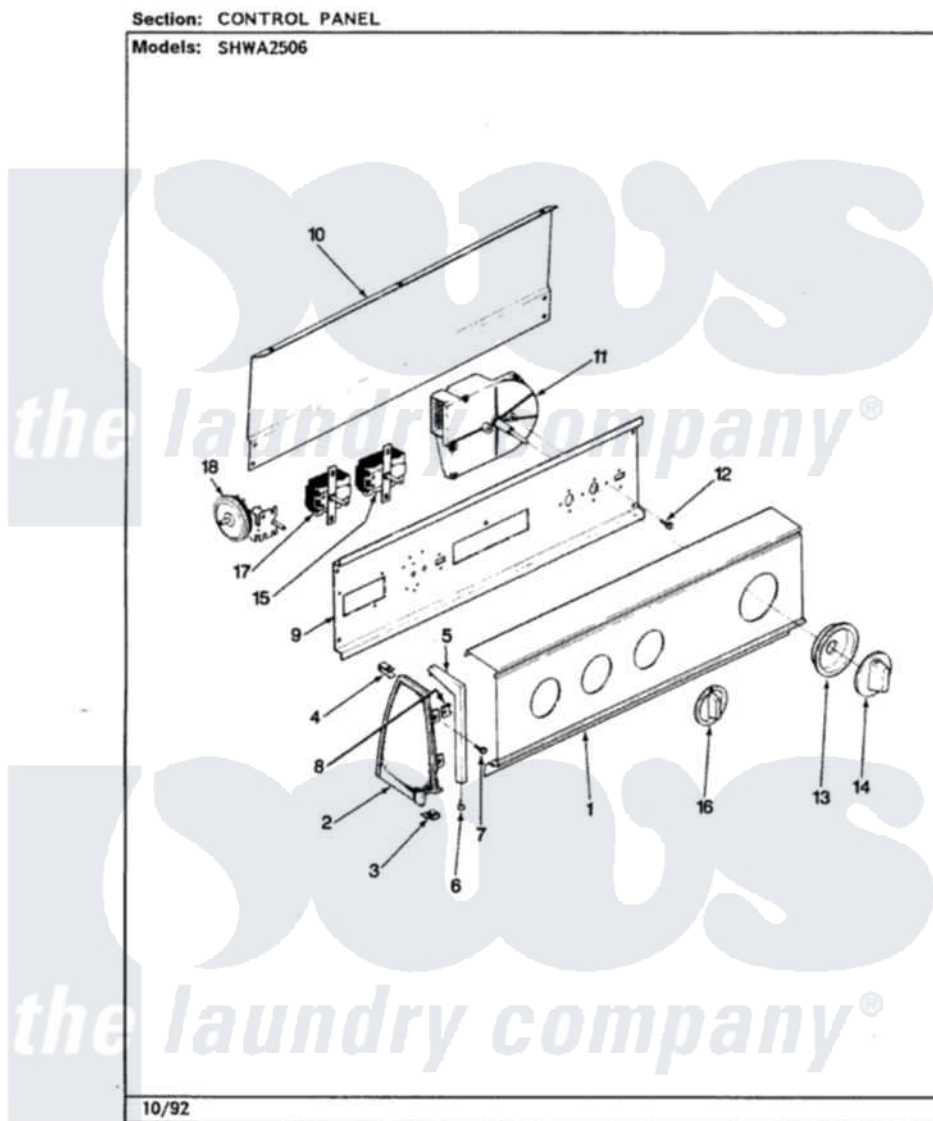

Hoover SHWA2506A 02 - CONTROL PANEL (ORIG. - REV. D)

Hoover [Residential Hoover SHWA2506A Washer Parts](#) Parts Diagram 02 - CONTROL PANEL (ORIG. - REV. D)
Click on the part number to view part

Item	Original Part Number	Replaced By	Status	Part Description
1	25-7793			Screw
"	25-7702			Speedclip, End Cap To Control Panel
"	35-3319		Not Available	CONTROL PANEL
2	35-2488	21001452		Cap- End
"	35-2487	21001451		Cap- End
3	34-9487		Not Available	PLATE, REINFORCEMENT
"	25-7851			Speedclip, End Cap To Top
"	25-7697	25-2219		Screw
4	25-7435	33002917		Screw, No.10-16
"	25-7852			Speedclip, Rr Shld To End Cap
5	53-0277		Not Available	TRIM, END CAP (RT)
"	53-0278		Not Available	TRIM, END CAP (LT)
6	25-7760			Screw
7	25-3092	90767		Screw, 8A X 3/8 HeX Washer Head Tapping

8	25-7702		Speedclip, End Cap To Control Panel
9	53-1676		Shield, Control
10	25-3092	90767	Screw, 8A X 3/8 HeX Washer Head Tapping
"	25-3457		Screw, Sems
"	25-7853	25-7933	Ring, Retaining
"	35-2688	21001460	Shield, Rear
11	35-3311	Not Available	TIMER
12	25-0205	216412	Screw, Bracket To Timer
13	35-0180	12500058	Knob Ski
14	35-0498	12500058	Knob Ski
15	25-3092	90767	Screw, 8A X 3/8 HeX Washer Head Tapping
"	35-0119		Rotary Switch
16	35-0147	Not Available	SELECTOR KNOB
17	35-0162	Not Available	ROTARY SWITCH
"	25-3092	90767	Screw, 8A X 3/8 HeX Washer Head Tapping
18	35-2801	21001554	Switch, Water Level
"	35-3283	21001554	Switch, Water Level
"	25-3092	90767	Screw, 8A X 3/8 HeX Washer Head Tapping
NI	35-3321	Not Available	MANUAL, USE & CARE