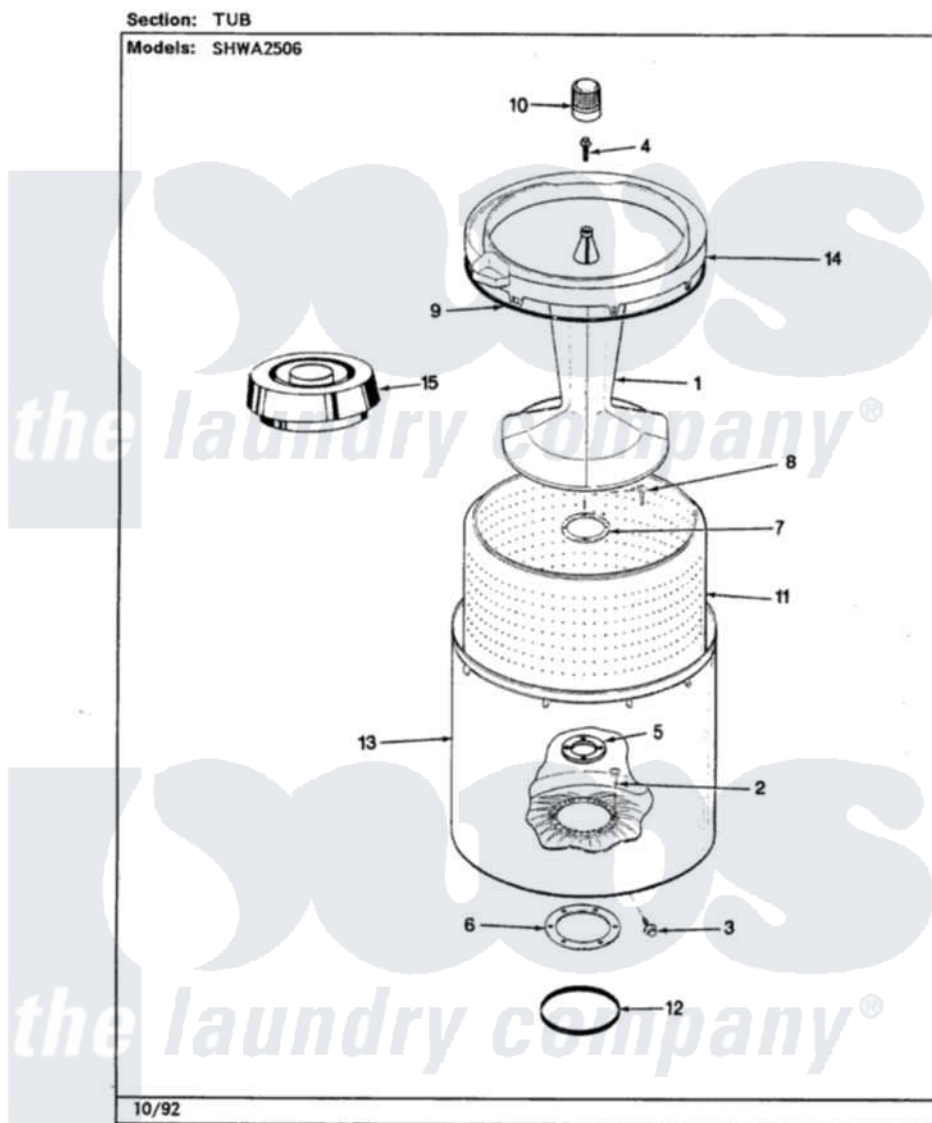

Hoover SHWA2506A 04 - TUB (ORIG. - REV. D)

Hoover [Residential Hoover SHWA2506A Washer Parts](#) Parts Diagram 04 - TUB (ORIG. - REV. D)

[Click on the part number to view part](#)

Item	Original Part Number	Replaced By	Status	Part Description
1	35-3580			Agitator
"	35-2717	35-3580		Agitator
2	25-7947	21001063		Screw, Shoulder
3	25-7953	22002933		Screw
4	25-7948	W10309247		Screw
5	35-3685			Gasket, Basket To Centerpost
"	35-2980	35-3685		Gasket, Basket To Centerpost
6	35-3686			Gasket, Tub To Housing
"	35-2979			Gasket, Tub/Hsg
7	35-3014			Gasket And Reinf. Plate Assembly
8	25-7783	4356852		Screw
9	35-2328			Seal, Tub Top
10	35-2733			Cap, Agitator
11	35-3016		Not Available	BASKET ASSY
12	35-2978			Seal, Tub/Housing
13	35-3700			Tub Assembly

"	35-2952	35-3700	Tub Assembly
14	35-2262	Not Available	SHIELD, TUB TOP
"	35-2034	Not Available	TOP, TUB
"	35-3578	Not Available	TOP, TUB
15	35-2550		Dispenser, Rinse