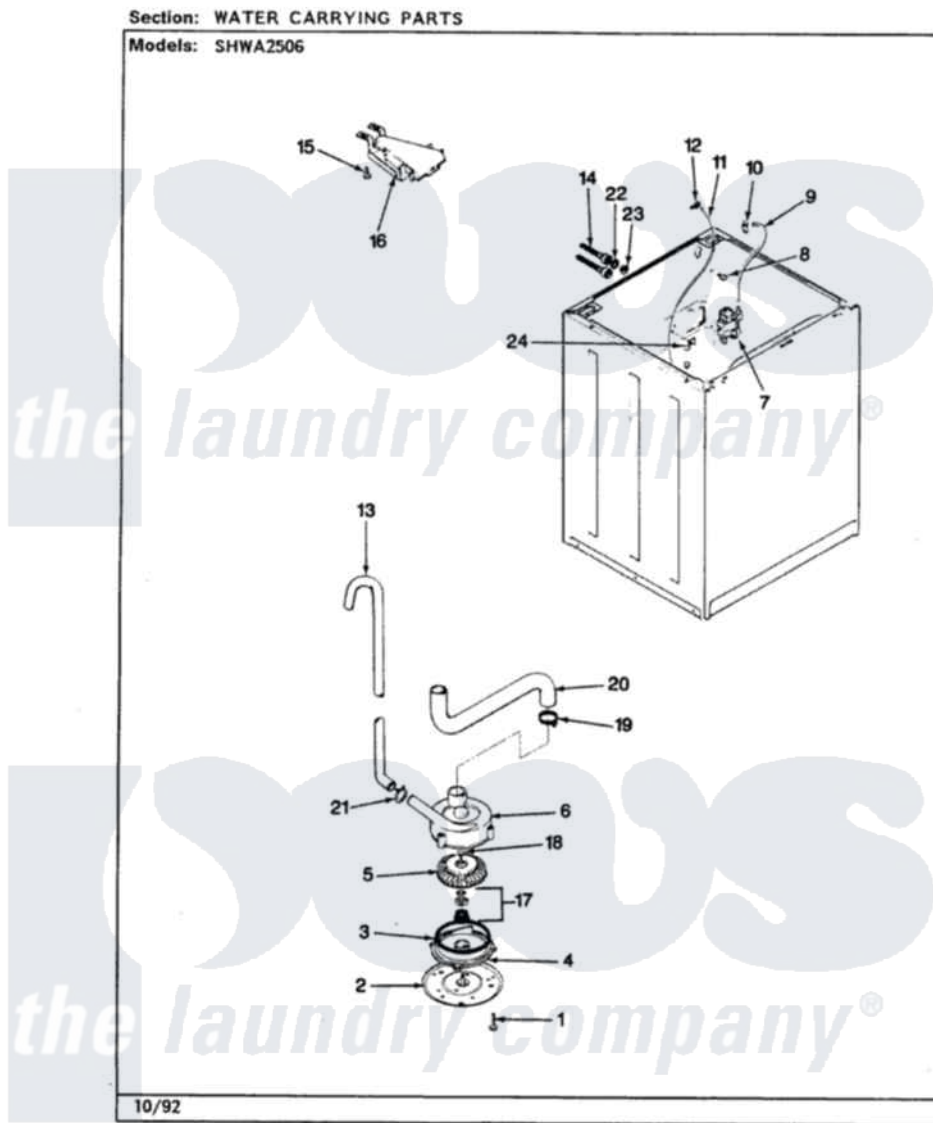

Hoover SHWA2506A 05 - WATER CARRYING

Hoover [Residential Hoover SHWA2506A Washer Parts](#) Parts Diagram 05 - WATER CARRYING
Click on the part number to view part

Item	Original Part Number	Replaced By	Status	Part Description
1	25-7405	3196164		Screw
2	33-6035		Not Available	PLATE & PULLEY ASSY.
3	33-6032			Gasket
4	35-2058			Base, Pump
5	35-2057	35-6465		Pump Assem
6	35-2344			Restrictor, Flow
"	35-2099	35-6465		Pump Assem
"	35-2056		Not Available	HOUSING, PUMP
7	25-7220			Clip, Cabinet Top
"	35-2377	35-2375		Valve, Water Mixing-230V
8	25-7867	596669		Clamp, Manifold
9	35-2378	12002749		Hose, Flume Kit
10	25-7867	596669		Clamp, Manifold
11	35-2322	21001748		Hose, Pressure Switch
"	35-2261		Not Available	PAD, PRESSURE SWITCH HOSE
12	33-6099			Clamp

13	35-2803	21001872	Hose, Drain
"	35-9537	Not Available	RETAINER
14	35-0874	76313	Hosefill
"	33-7046	89503	Hose-Inlet
15	25-3092	90767	Screw, 8A X 3/8 HeX Washer Head Tapping
16	35-2051	21001760	Flume Assembly / Water Diverter
17	35-0707		Seal, Seat And "O" Ring
18	25-7894	W10001180	Screw
19	25-6069	Not Available	CORBIN CLAMP
"	25-6068	285655	Clamp, Hose
20	35-2982		Hose Tub To Pump
"	35-3584	21001915	Hose, Tub To Pump
21	25-7080	285655	Clamp, Hose
22	25-7048		Washer
23	33-7313	33-4264N	Strainer And Washer Kit
24	25-7796	596669	Clamp, Manifold