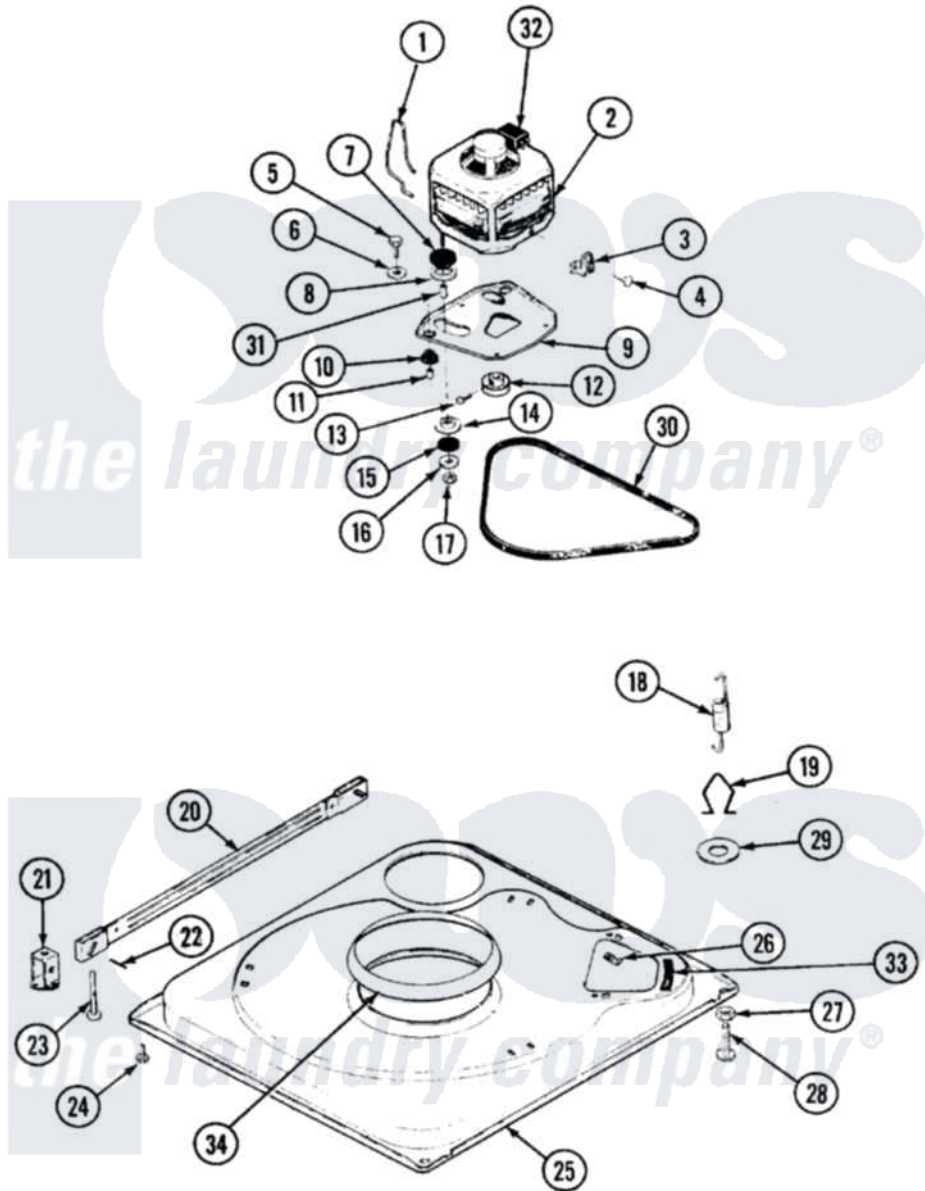

Hoover SHWA2506AT 01 - BASE

Hoover [Residential Hoover SHWA2506AT Washer Parts](#) Parts Diagram 01 - BASE
 Click on the part number to view part

Item	Original Part Number	Replaced By	Status	Part Description
1	35-0235			Spring, Motor Pivot
2	LA-2003			Motor Replacement Kit
3	33-9945			Slide, Foot
4	25-7418	33001178		Back, Tumbler
5	25-7833	21001977		Screw
6	25-7834			Washer, Motor/Base Screw
7	33-9946			Isolator, Motor
8	33-9944	35-3570		Washer, Motor Pivot
9	35-2810	21001783		Plate And Screw Assembly
10	33-9941	35-3646		Isolator, Motor Plate
11	25-7831			Spacer, Mounting
12	33-1171	21001833		Pulley, Motor
13	25-7117			Set Screw
14	33-9943	35-3571		Slide, Motor Pivot
15	33-9967			Washer, Motor Isolator
16	25-7047			Washer, Flat

17	25-7325	Y707702	Locknut
18	35-3658		Spring, Suspension
"	35-2681		Not Available
			SPRING, SUSPENSION
19	35-2976		Not Available
			HOOK, SUSPENSION SPRING
20	35-2049	21001881	Bar, Stabilizer
21	35-2046		Bracket, Stabilizer
22	35-2052		Pin, Stabilizer
23	35-2050	22004469	Leg And Foot Self Stabalizing
24	35-2039		Not Available
			PAD, FOOT
"	25-7828	489483	Screw 10-32 X 1/2
25	35-2984		Not Available
			BASE
26	25-7838	25-7845	Speednut, Motor
27	25-7915		Hex Nut
28	35-0837	25001119	Foot And Pad Assembly
"	35-0772	25001119	Foot And Pad Assembly
29	Y25-7951		Washer, Suspension Hook
30	35-2279		Belt, Drive
31	25-7830		Spacer
32	33-9765		Switch, Motor
33	35-2065		Pad, Motor Plate
34	35-2357	21002026	Snubber