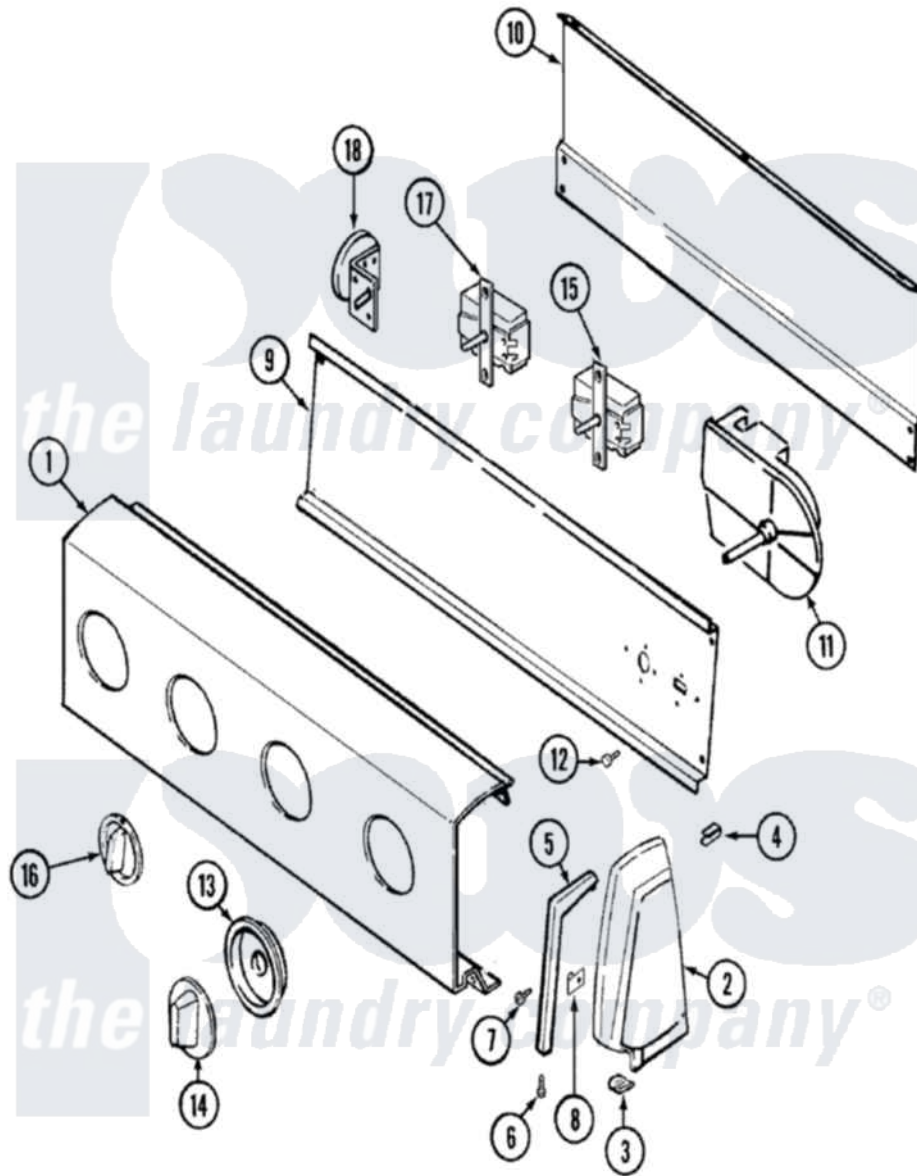

# Hoover SHWA2506AT 02 - CONTROL PANEL

Hoover [Residential Hoover SHWA2506AT Washer Parts](#) Parts Diagram 02 - CONTROL PANEL  
 Click on the part number to view part

Item	Original Part Number	Replaced By	Status	Part Description
1	<a href="#">25-7702</a>			Speedclip, End Cap To Control Panel
"	35-3319		Not Available	CONTROL PANEL
"	<a href="#">25-7793</a>			Screw
2	35-2488	<a href="#">21001452</a>		Cap- End
"	35-2487	<a href="#">21001451</a>		Cap- End
3	34-9487		Not Available	PLATE, REINFORCEMENT
"	25-7697	<a href="#">25-2219</a>		Screw
"	<a href="#">25-7851</a>			Speedclip, End Cap To Top
4	25-7435	<a href="#">33002917</a>		Screw, No.10-16
"	<a href="#">25-7852</a>			Speedclip, Rr Shld To End Cap
5	53-0278		Not Available	TRIM, END CAP (LT)
"	53-0277		Not Available	TRIM, END CAP (RT)
6	<a href="#">25-7760</a>			Screw
7	25-3092	<a href="#">90767</a>		Screw, 8A X 3/8 HeX Washer Head Tapping

8	<a href="#">25-7702</a>		Speedclip, End Cap To Control Panel
9	<a href="#">53-1676</a>		Shield, Control
10	25-7853	<a href="#">25-7933</a>	Ring, Retaining
"	35-2688	<a href="#">21001460</a>	Shield, Rear
"	25-3092	<a href="#">90767</a>	Screw, 8A X 3/8 HeX Washer Head Tapping
"	<a href="#">25-3457</a>		Screw, Sems
11	35-3311	Not Available	TIMER
12	25-0205	<a href="#">216412</a>	Screw, Bracket To Timer
13	35-0180	<a href="#">12500058</a>	Knob Ski
14	35-0498	<a href="#">12500058</a>	Knob Ski
15	<a href="#">35-0119</a>		Rotary Switch
"	25-3092	<a href="#">90767</a>	Screw, 8A X 3/8 HeX Washer Head Tapping
16	35-0147	Not Available	SELECTOR KNOB
17	25-3092	<a href="#">90767</a>	Screw, 8A X 3/8 HeX Washer Head Tapping
"	35-0162	Not Available	ROTARY SWITCH
18	25-3092	<a href="#">90767</a>	Screw, 8A X 3/8 HeX Washer Head Tapping
"	35-3283	<a href="#">21001554</a>	Switch, Water Level
NI	35-3321	Not Available	MANUAL, USE & CARE