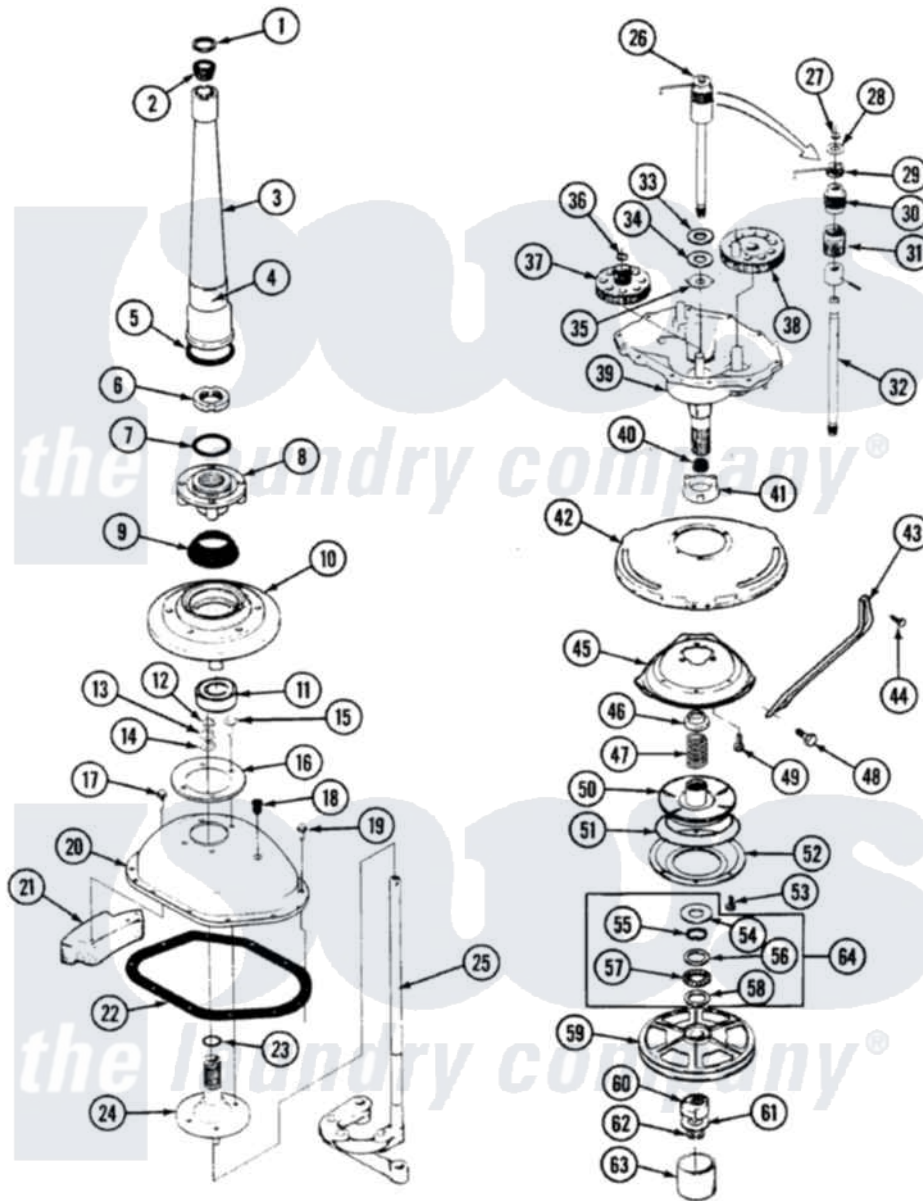

Hoover SHWA2506AT 04 - TRANSMISSION

Hoover [Residential Hoover SHWA2506AT Washer Parts](#) Parts Diagram 04 - TRANSMISSION
 Click on the part number to view part

Item	Original Part Number	Replaced By	Status	Part Description
1	25-7941			"O" Ring, Agr Drive Shaft
2	35-2835	21001066		Bearing, Centerpost
3	35-2792	21001401		Center Pos
4	33-6790			Bearing, Agitator
"	35-2983		Not Available	CENTERPOST ASSY.
5	35-2906			Seal, Centerpost Bottom
6	35-2791			Nut, Spin Tube
7	25-7938			"O" Ring, Basket Drive Hub
8	35-3647	W10219156		Tub Seal
"	35-2715		Not Available	BASKET DRIVE HUB ASSY
9	35-2974			Tub Seal/Hub Assembly
10	35-2716	12001561		Bearing And Seal Housing Assembly
11	35-2972	12001561		Bearing And Seal Housing Assembly
"	35-2205			Bearing, Spin
12	25-7940		Not Available	RING, RETAINING (AG.