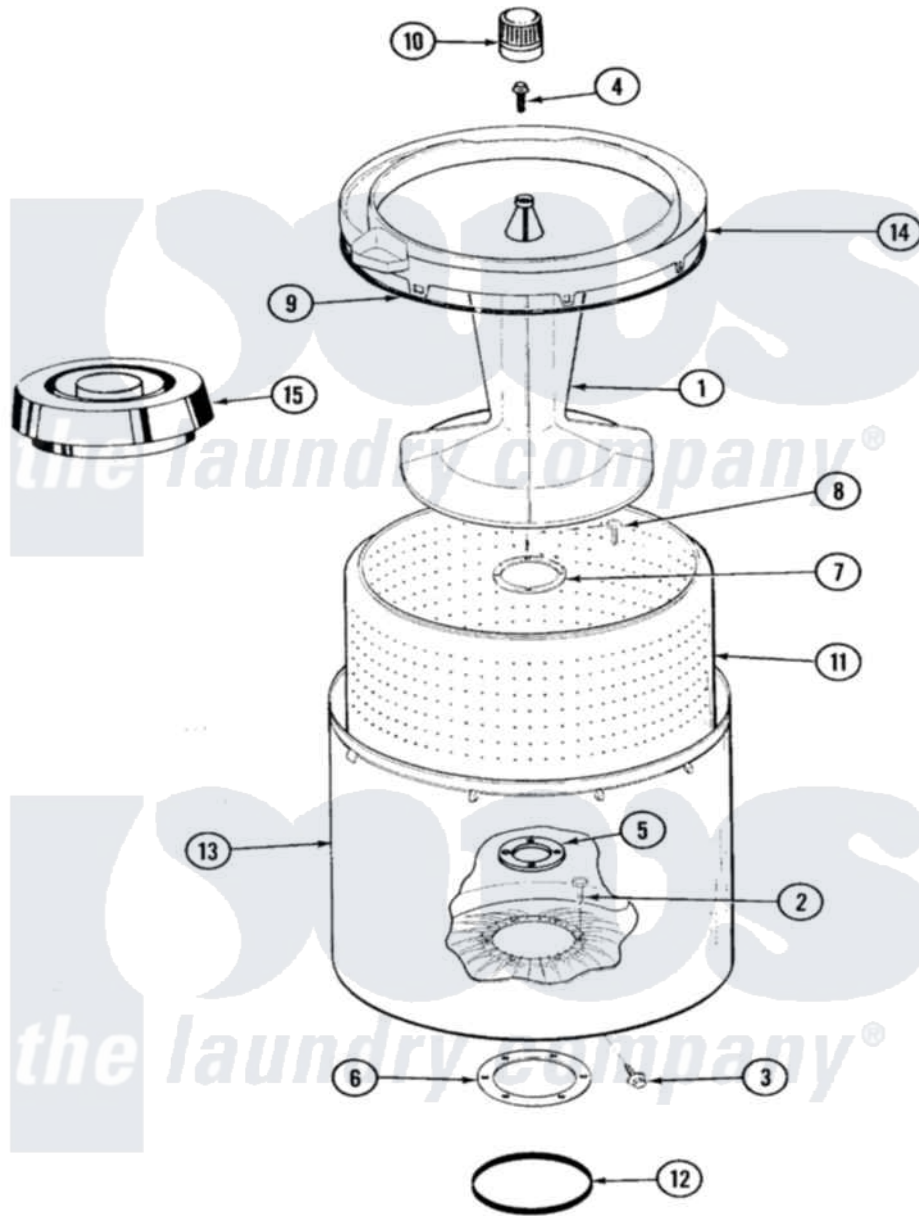

# Hoover SHWA2506AT 05 - TUB

Hoover [Residential Hoover SHWA2506AT Washer Parts](#) Parts Diagram 05 - TUB  
 Click on the part number to view part

Item	Original Part Number	Replaced By	Status	Part Description
1	<a href="#">35-3580</a>			Agitator
"	35-2717	<a href="#">35-3580</a>		Agitator
2	25-7947	<a href="#">21001063</a>		Screw, Shoulder
3	25-7953	<a href="#">22002933</a>		Screw
4	25-7948	<a href="#">W10309247</a>		Screw
5	<a href="#">35-3685</a>			Gasket, Basket To Centerpost
"	35-2980	<a href="#">35-3685</a>		Gasket, Basket To Centerpost
6	<a href="#">35-3686</a>			Gasket, Tub To Housing
"	<a href="#">35-2979</a>			Gasket, Tub/Hsg
7	<a href="#">35-3014</a>			Gasket And Reinf. Plate Assembly
8	25-7783	<a href="#">4356852</a>		Screw
9	<a href="#">35-2328</a>			Seal, Tub Top
10	<a href="#">35-2733</a>			Cap, Agitator
11	35-3016		Not Available	BASKET ASSY
12	<a href="#">35-2978</a>			Seal, Tub/Housing
13	<a href="#">35-3700</a>			Tub Assembly

"	35-2952	<a href="#">35-3700</a>	Tub Assembly
14	35-2262	Not Available	SHIELD, TUB TOP
"	35-2034	Not Available	TOP, TUB
"	35-3578	Not Available	TOP, TUB
15	<a href="#">35-2550</a>		Dispenser, Rinse