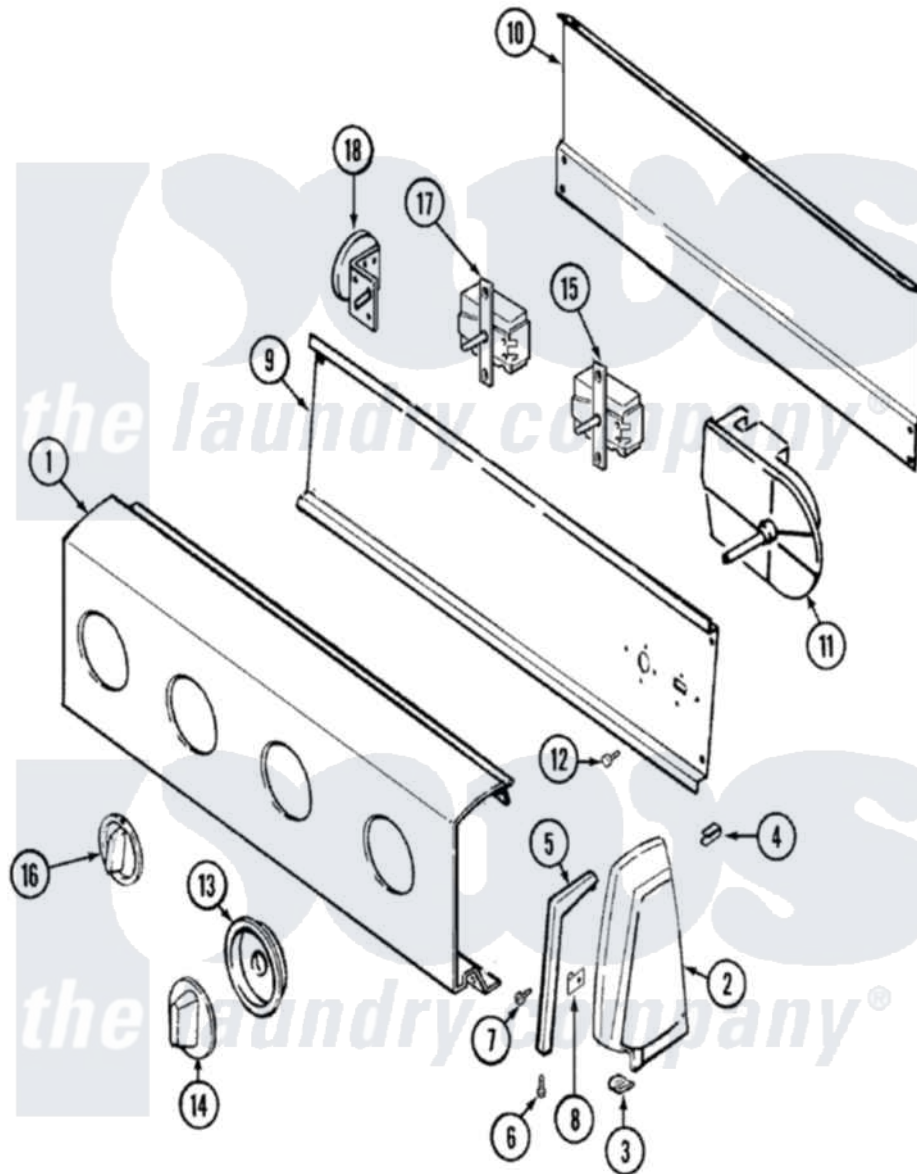

Hoover SHWA2506WT 02 - CONTROL PANEL

Hoover [Residential Hoover SHWA2506WT Washer Parts](#) Parts Diagram 02 - CONTROL PANEL
 Click on the part number to view part

Item	Original Part Number	Replaced By	Status	Part Description
1	25-7702			Speedclip, End Cap To Control Panel
"	35-3319		Not Available	CONTROL PANEL
"	25-7793			Screw
2	35-2488	21001452		Cap- End
"	35-2487	21001451		Cap- End
3	34-9487		Not Available	PLATE, REINFORCEMENT
"	25-7697	25-2219		Screw
"	25-7851			Speedclip, End Cap To Top
4	25-7435	33002917		Screw, No.10-16
"	25-7852			Speedclip, Rr Shld To End Cap
5	53-0278		Not Available	TRIM, END CAP (LT)
"	53-0277		Not Available	TRIM, END CAP (RT)
6	25-7760			Screw
7	25-3092	90767		Screw, 8A X 3/8 HeX Washer Head Tapping

8	25-7702		Speedclip, End Cap To Control Panel
9	53-1676		Shield, Control
10	25-7853	25-7933	Ring, Retaining
"	35-2688	21001460	Shield, Rear
"	25-3092	90767	Screw, 8A X 3/8 HeX Washer Head Tapping
"	25-3457		Screw, Sems
11	35-3311	Not Available	TIMER
12	25-0205	216412	Screw, Bracket To Timer
13	35-0180	12500058	Knob Ski
14	35-0498	12500058	Knob Ski
15	35-0119		Rotary Switch
"	25-3092	90767	Screw, 8A X 3/8 HeX Washer Head Tapping
16	35-0147	Not Available	SELECTOR KNOB
17	25-3092	90767	Screw, 8A X 3/8 HeX Washer Head Tapping
"	35-0162	Not Available	ROTARY SWITCH
18	25-3092	90767	Screw, 8A X 3/8 HeX Washer Head Tapping
"	35-3283	21001554	Switch, Water Level
NI	35-3321	Not Available	MANUAL, USE & CARE