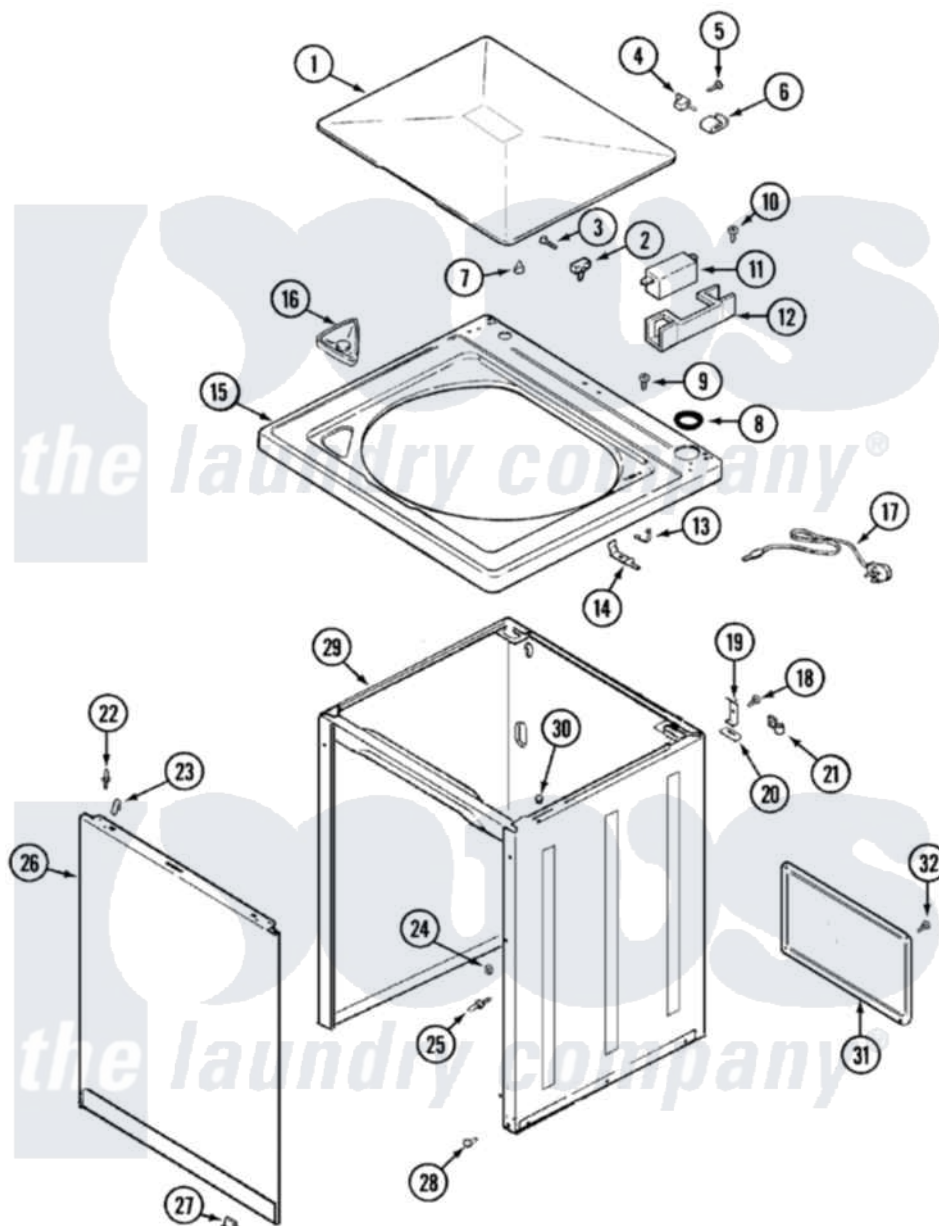

Hoover SHWA2506WT 04 - TOP

Hoover [Residential Hoover SHWA2506WT Washer Parts](#) Parts Diagram 04 - TOP
 Click on the part number to view part

Item	Original Part Number	Replaced By	Status	Part Description
1	35-2026			Lid
2	25-7436			Nylite Washer
"	43-0057			Actuator, Door Switch
3	25-7438			Screw
4	35-2045			Pin, Hinge
5	25-7893			Screw
6	35-2044			Hinge, Lid
7	35-0581			Bumper, Door
8	35-2063			Bushing, Insulator
9	25-7463	7101P012-60		Screw
10	25-7437	40040701		Screw, Tapping No.6b-20
11	35-2814	12001187		Kit, Lid Switch Assembly
12	35-2795	12001187		Kit, Lid Switch Assembly
13	25-7878			Clip
14	35-2805	12001187		Kit, Lid Switch Assembly
15	35-2739			Top, Cabinet

16	35-2731	21001167	Dispenser, Bleach
17	35-1011	Not Available	SERVICE CORD
18	25-7893		Screw
19	33-7450	35-2846	Hinge, Cabinet Top
20	33-0930		Pad, Top Hinge
21	25-7796	596669	Clamp, Manifold
22	53-0643		Pin, Locator
23	25-7220		Clip, Cabinet Top
24	25-0224	3400029	Nut, Adapter Plate
25	53-0643		Pin, Locator
26	35-2084		Panel, Front
27	53-0120		Clip, Front Panel
28	33-2653		Bumper, Cabinet
29	35-2106	21001871	Cabinet
30	33-2653		Bumper, Cabinet
31	35-2108	21001871	Cabinet
32	25-7733	681414	Screw, 10AB X 1/2