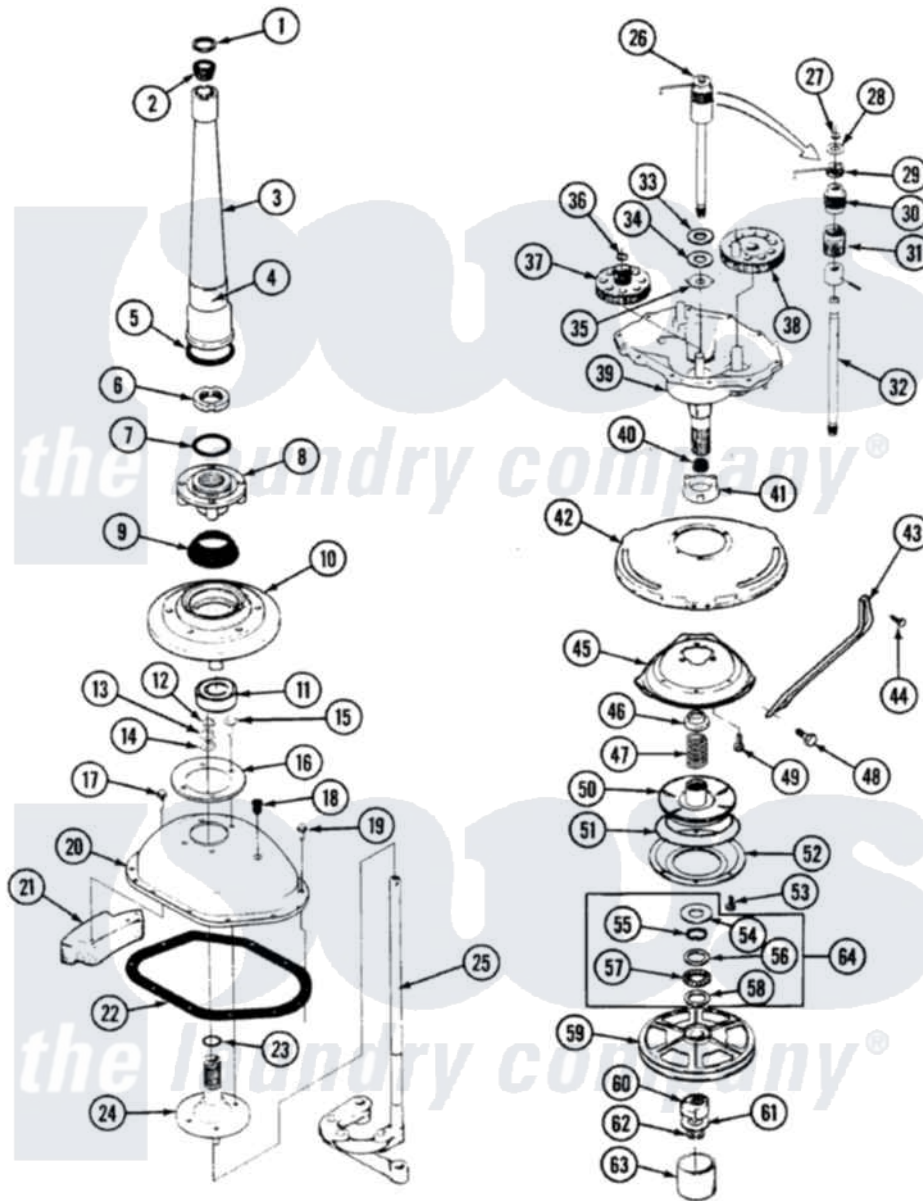

Hoover SHWA2506WT 05 - TRANSMISSION

Hoover [Residential Hoover SHWA2506WT Washer Parts](#) Parts Diagram 05 - TRANSMISSION
 Click on the part number to view part

Item	Original Part Number	Replaced By	Status	Part Description
1	25-7941			"O" Ring, Agr Drive Shaft
2	35-2835	21001066		Bearing, Centerpost
3	35-2792	21001401		Center Pos
4	33-6790			Bearing, Agitator
"	35-2983		Not Available	CENTERPOST ASSY.
5	35-2906			Seal, Centerpost Bottom
6	35-2791			Nut, Spin Tube
7	25-7938			"O" Ring, Basket Drive Hub
8	35-3647	W10219156		Hub Seal
"	35-2715		Not Available	BASKET DRIVE HUB ASSY
9	35-2974			Hub Seal/Hub Assembly
10	35-2716	12001561		Bearing And Seal Housing Assembly
11	35-2972	12001561		Bearing And Seal Housing Assembly
"	35-2205			Bearing, Spin
12	25-7940		Not Available	RING, RETAINING (AG.