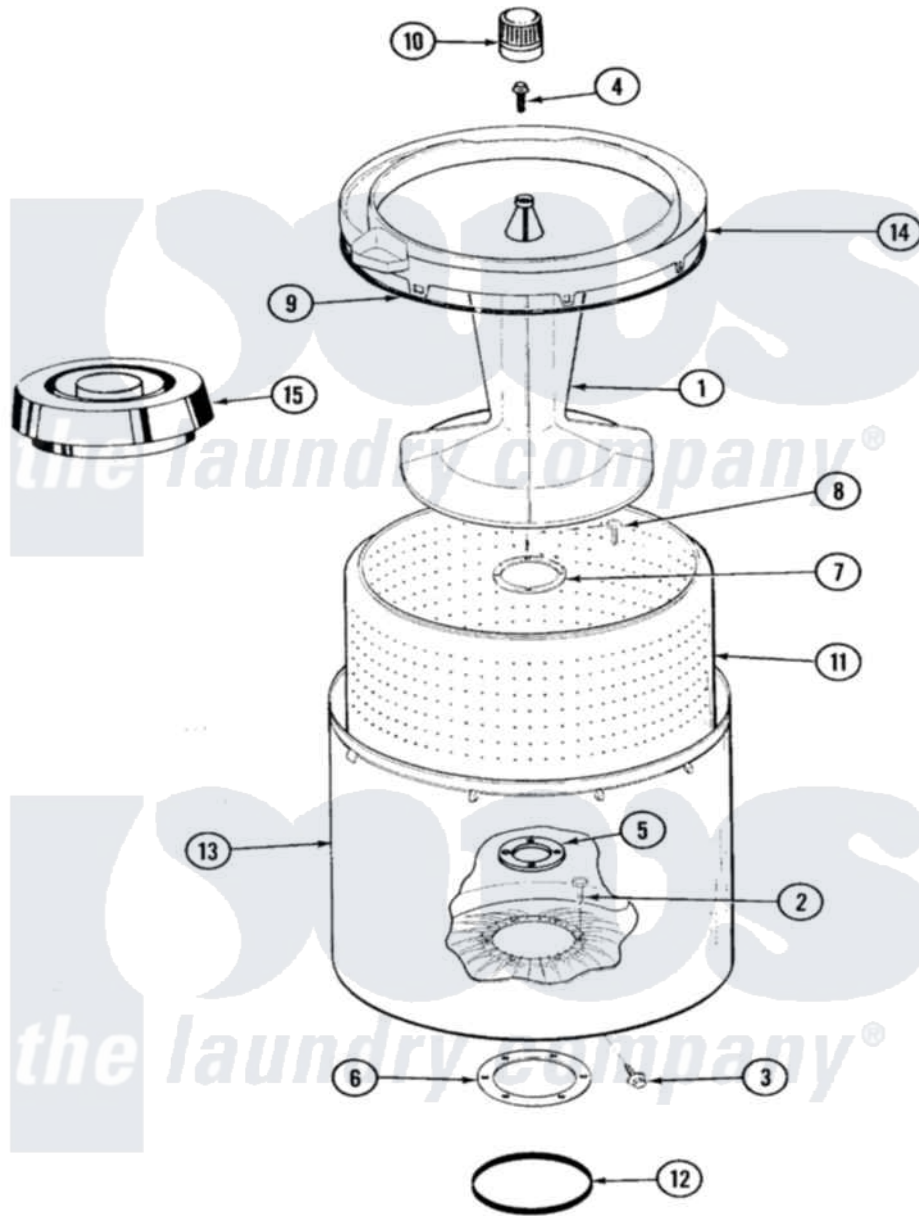

# Hoover SHWA2506WT 06 - TUB

Hoover [Residential Hoover SHWA2506WT Washer Parts](#) Parts Diagram 06 - TUB  
 Click on the part number to view part

Item	Original Part Number	Replaced By	Status	Part Description
1	<a href="#">35-3580</a>			Agitator
"	35-2717	<a href="#">35-3580</a>		Agitator
2	25-7947	<a href="#">21001063</a>		Screw, Shoulder
3	25-7953	<a href="#">22002933</a>		Screw
4	25-7948	<a href="#">W10309247</a>		Screw
5	<a href="#">35-3685</a>			Gasket, Basket To Centerpost
"	35-2980	<a href="#">35-3685</a>		Gasket, Basket To Centerpost
6	<a href="#">35-3686</a>			Gasket, Tub To Housing
"	<a href="#">35-2979</a>			Gasket, Tub/Hsg
7	<a href="#">35-3014</a>			Gasket And Reinf. Plate Assembly
8	25-7783	<a href="#">4356852</a>		Screw
9	<a href="#">35-2328</a>			Seal, Tub Top
10	<a href="#">35-2733</a>			Cap, Agitator
11	35-3016		Not Available	BASKET ASSY
12	<a href="#">35-2978</a>			Seal, Tub/Housing
13	<a href="#">35-3700</a>			Tub Assembly

"	35-2952	<a href="#">35-3700</a>	Tub Assembly
14	35-2262	Not Available	SHIELD, TUB TOP
"	35-2034	Not Available	TOP, TUB
"	35-3578	Not Available	TOP, TUB
15	<a href="#">35-2550</a>		Dispenser, Rinse