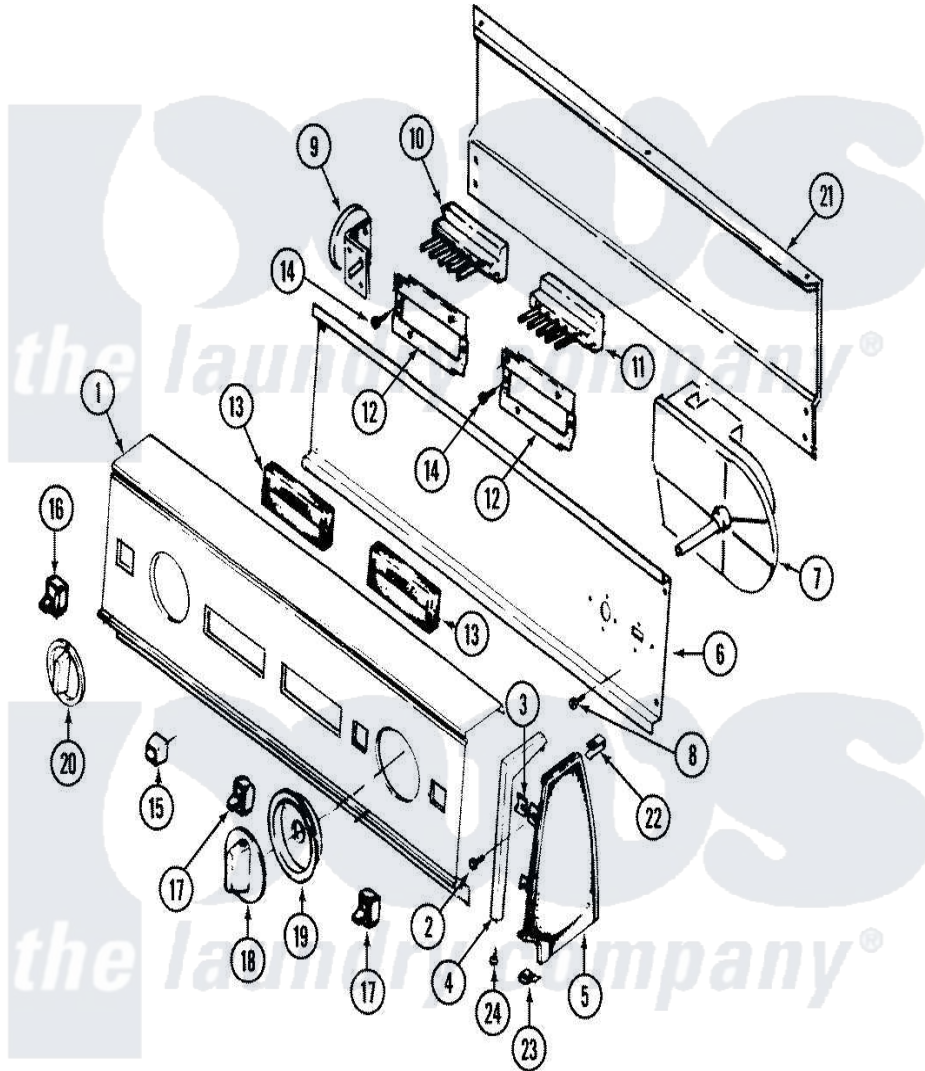

Hoover SHWA2507V 02 - CONTROL PANEL

Hoover [Residential Hoover SHWA2507V Washer Parts](#) Parts Diagram 02 - CONTROL PANEL
 Click on the part number to view part

Item	Original Part Number	Replaced By	Status	Part Description
1	35-3830		Not Available	CONTROL PANEL
"	25-3457			Screw, Sems
2	25-3092	90767		Screw, 8A X 3/8 HeX Washer Head Tapping
"	25-7649	910187		Screw
3	25-7702			Speedclip, End Cap To Control Panel
4	53-0277		Not Available	TRIM, END CAP (RT)
"	53-0278		Not Available	TRIM, END CAP (LT)
5	35-2669		Not Available	CAP, END (LT)(WHT)
"	35-2668	21001453		Cap- End
6	35-3190		Not Available	SHIELD, CONTROL
"	25-3092	90767		Screw, 8A X 3/8 HeX Washer Head Tapping
7	35-3743			Timer
8	25-0205	216412		Screw, Bracket To Timer
9	25-3092	90767		Screw, 8A X 3/8 HeX Washer Head Tapping

"	35-3283	21001554	Switch, Water Level
10	35-3192	Not Available	SWITCH 5 PUSHBUTTON
11	35-3193		Switch 4 Pushbutton
12	33-6621	Not Available	BRACKET, SWITCH
13	35-3515	Not Available	PAD, SWITCH
14	25-3092	90767	Screw, 8A X 3/8 HeX Washer Head Tapping
"	25-7712	Not Available	SCREW
15	35-3191		Pushbutton
16	35-3203		Switch, Paddle Momentary
17	35-3204		Switch, Paddle 2 Pos.
18	35-2672	21001237	Knob, Timer
19	35-2950	21001502	Skirt Ri
20	35-2673	21001239	Knob, Selector
21	35-2688	21001460	Shield, Rear
"	25-3457		Screw, Sems
"	25-3092	90767	Screw, 8A X 3/8 HeX Washer Head Tapping
22	25-7852		Speedclip, Rr Shld To End Cap
23	25-7851		Speedclip, End Cap To Top
24	25-7760		Screw
NI	35-3740	Not Available	MANUAL, USE & CARE
"	33-8304-2	Not Available	MANUAL, USE & CARE