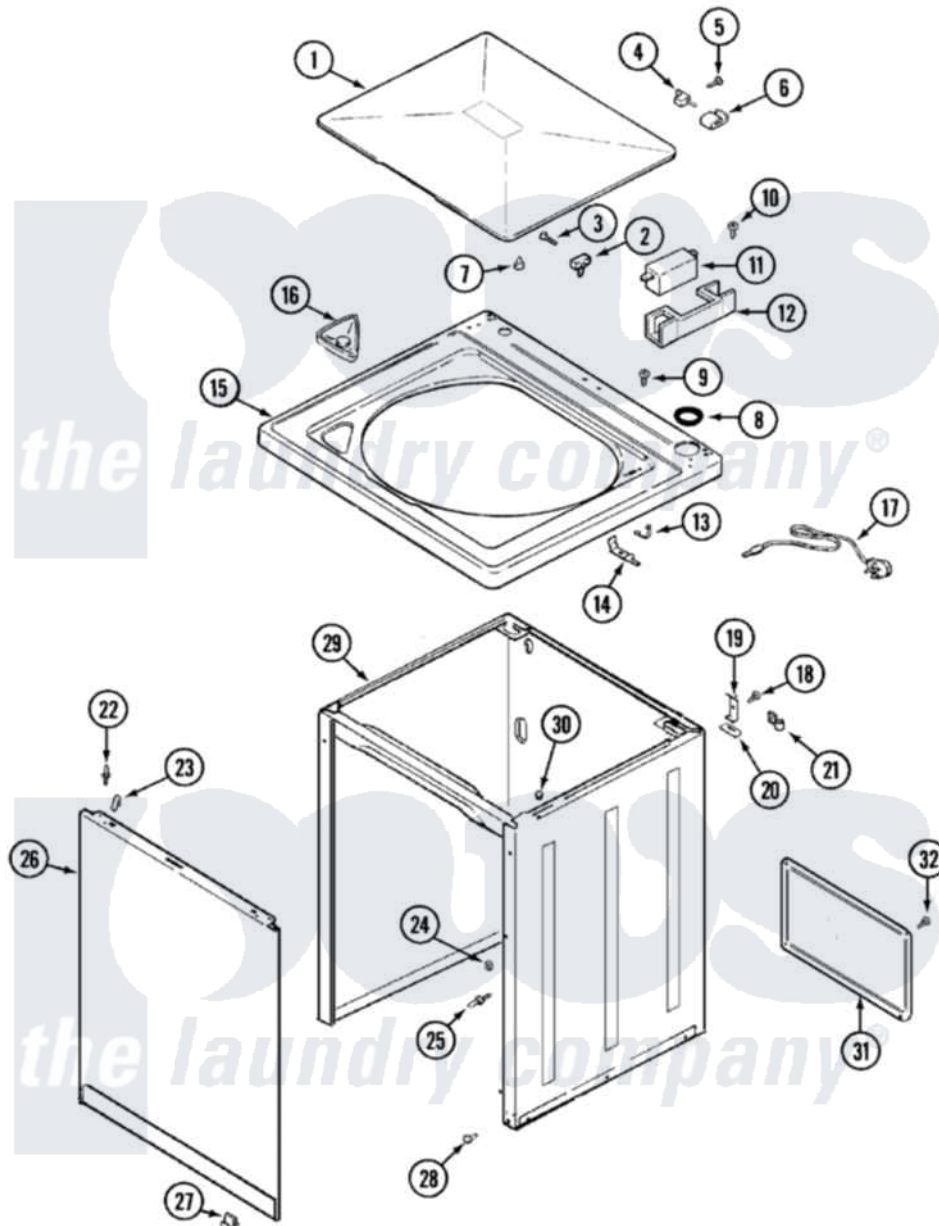

Hoover SHWA2507V 04 - TOP

Hoover [Residential Hoover SHWA2507V Washer Parts](#) Parts Diagram 04 - TOP
 Click on the part number to view part

Item	Original Part Number	Replaced By	Status	Part Description
1	35-2026			Lid
2	25-7436			Nylite Washer
"	43-0057			Actuator, Door Switch
3	25-7438			Screw
4	35-2045			Pin, Hinge
5	25-7893			Screw
6	25-7893			Screw
"	35-2044			Hinge, Lid
7	35-0581			Bumper, Door
8	35-2063			Bushing, Insulator
9	25-7463	7101P012-60		Screw
"	25-7436			Nylite Washer
10	25-7437	40040701		Screw, Tapping No.6b-20
11	35-3382	12001187		Kit, Lid Switch Assembly
"	LA-1058	12001187		Kit, Lid Switch Assembly
12	33-8289	12001187		Kit, Lid Switch Assembly

13	25-7878		Clip
14	33-9063	12001187	Kit, Lid Switch Assembly
15	35-2739		Top, Cabinet
16	35-2731	21001167	Dispenser, Bleach
17	35-1011		Not Available
18	25-7893		Screw
19	33-7450	35-2846	Hinge, Cabinet Top
20	33-0930		Pad, Top Hinge
21	25-7796	596669	Clamp, Manifold
22	25-0224	3400029	Nut, Adapter Plate
"	53-0643		Pin, Locator
23	25-7220		Clip, Cabinet Top
24	25-0224	3400029	Nut, Adapter Plate
25	53-0643		Pin, Locator
26	25-7732	681414	Screw, 10AB X 1/2
"	35-2084		Panel, Front
27	53-0120		Clip, Front Panel
28	33-2653		Bumper, Cabinet
29	35-2106	21001871	Cabinet
30	33-2653		Bumper, Cabinet
31	35-2108	21001871	Cabinet
32	25-7733	681414	Screw, 10AB X 1/2