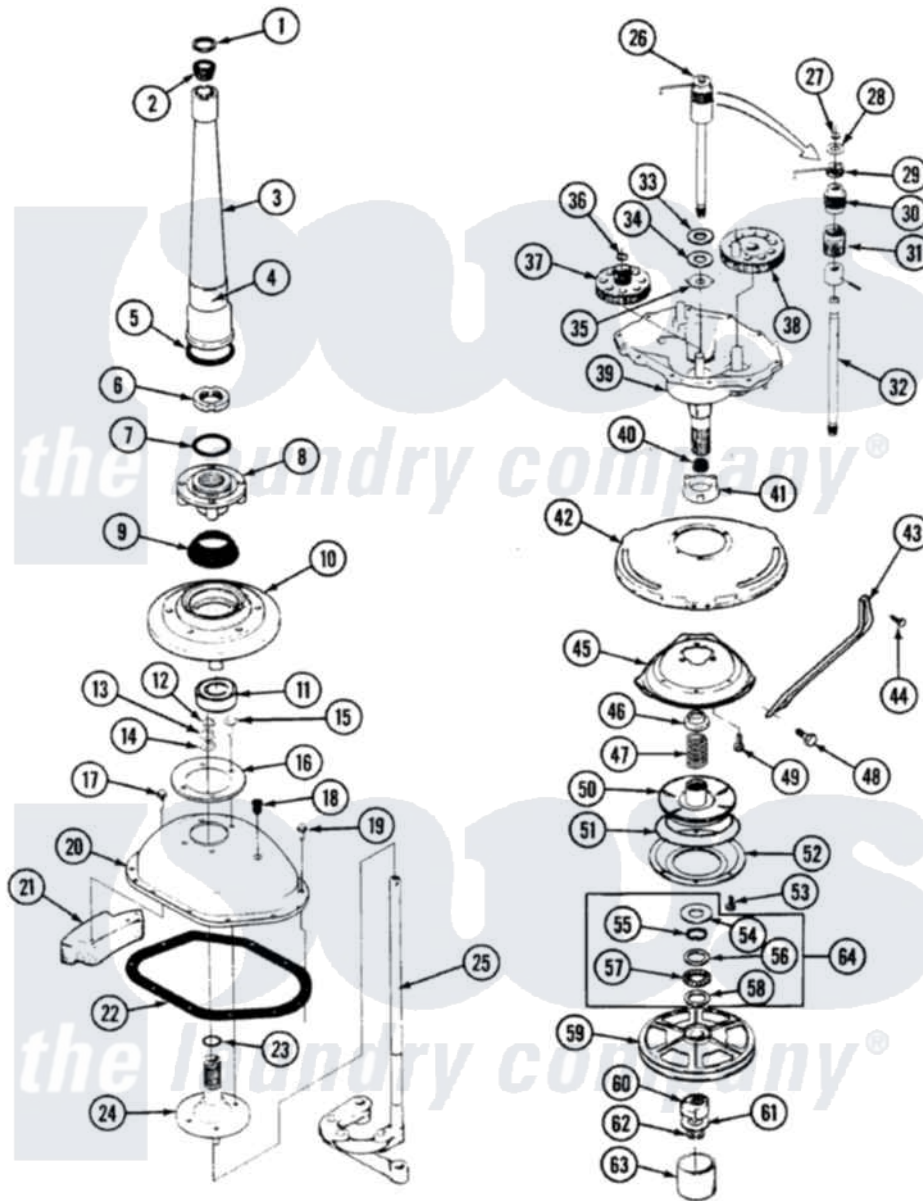

# Hoover SHWA2507V 05 - TRANSMISSION

Hoover [Residential Hoover SHWA2507V Washer Parts](#) Parts Diagram 05 - TRANSMISSION  
 Click on the part number to view part

Item	Original Part Number	Replaced By	Status	Part Description
1	<a href="#">25-7941</a>			"O" Ring, Agr Drive Shaft
2	35-2835	<a href="#">21001066</a>		Bearing, Centerpost
3	35-2792	<a href="#">21001401</a>		Center Pos
4	<a href="#">33-6790</a>			Bearing, Agitator
"	35-2983		Not Available	CENTERPOST ASSY.
5	<a href="#">35-2906</a>			Seal, Centerpost Bottom
6	<a href="#">35-2791</a>			Nut, Spin Tube
7	<a href="#">25-7938</a>			"O" Ring, Basket Drive Hub
8	35-3647	<a href="#">W10219156</a>		Hub Seal
"	35-2715		Not Available	BASKET DRIVE HUB ASSY
9	<a href="#">35-2974</a>			Hub Seal/Hub Assembly
10	35-2716	<a href="#">12001561</a>		Bearing And Seal Housing Assembly
11	35-2972	<a href="#">12001561</a>		Bearing And Seal Housing Assembly
"	<a href="#">35-2205</a>			Bearing, Spin
12	25-7940		Not Available	RING, RETAINING (AG.