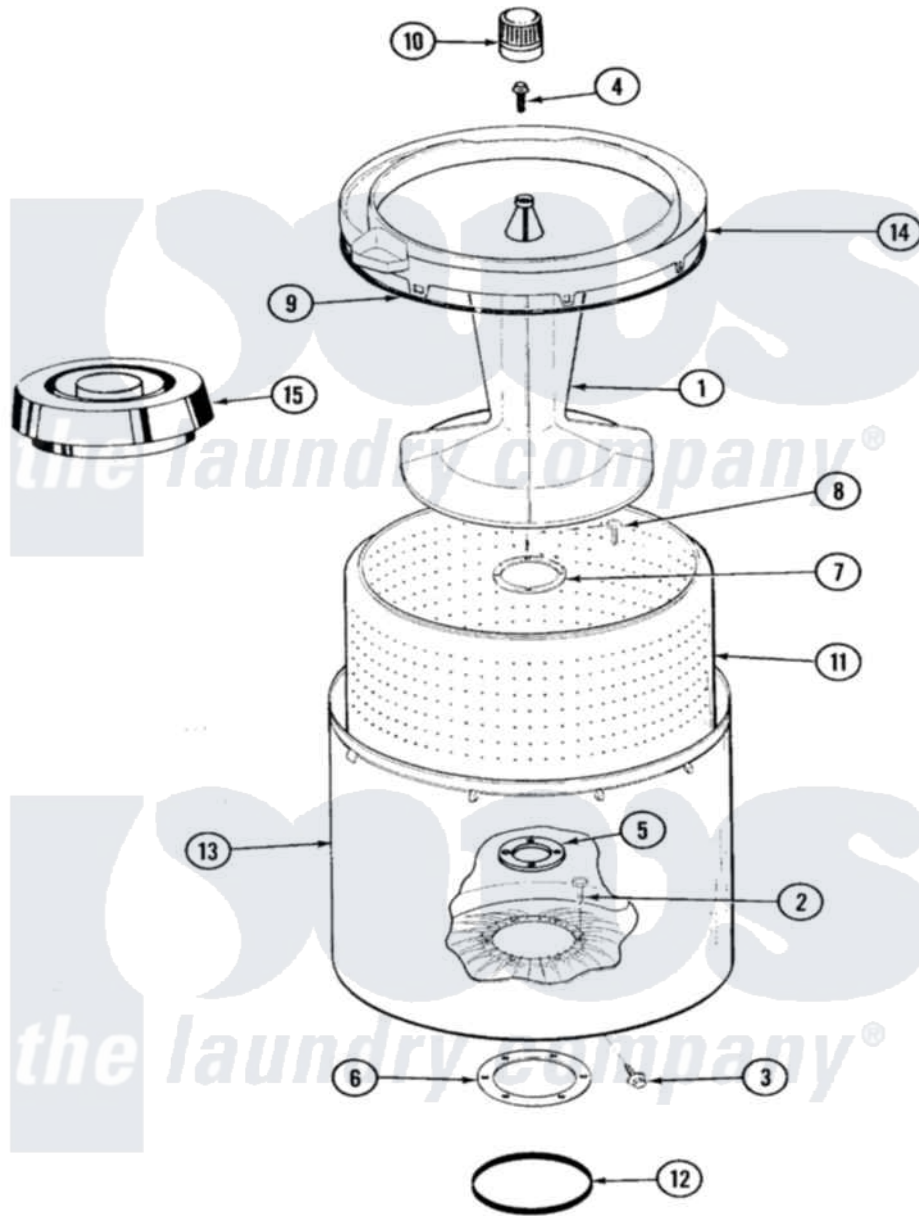

# Hoover SHWA2507V 06 - TUB

Hoover [Residential Hoover SHWA2507V Washer Parts](#) Parts Diagram 06 - TUB  
 Click on the part number to view part

Item	Original Part Number	Replaced By	Status	Part Description
1	<a href="#">35-3580</a>			Agitator
"	35-2717	<a href="#">35-3580</a>		Agitator
2	25-7947	<a href="#">21001063</a>		Screw, Shoulder
3	25-7953	<a href="#">22002933</a>		Screw
4	25-7948	<a href="#">W10309247</a>		Screw
5	<a href="#">35-3685</a>			Gasket, Basket To Centerpost
"	35-2980	<a href="#">35-3685</a>		Gasket, Basket To Centerpost
6	<a href="#">35-3686</a>			Gasket, Tub To Housing
"	<a href="#">35-2979</a>			Gasket, Tub/Hsg
7	<a href="#">35-3014</a>			Gasket And Reinf. Plate Assembly
8	25-7783	<a href="#">4356852</a>		Screw
9	<a href="#">35-2328</a>			Seal, Tub Top
10	<a href="#">35-2733</a>			Cap, Agitator
11	35-3016		Not Available	BASKET ASSY
12	<a href="#">35-2978</a>			Seal, Tub/Housing
13	35-2952	<a href="#">35-3700</a>		Tub Assembly

"	<a href="#">35-3700</a>		Tub Assembly
14	35-2262	Not Available	SHIELD, TUB TOP
"	35-3578	Not Available	TOP, TUB
"	35-2960	Not Available	TUB TOP
15	<a href="#">35-2550</a>		Dispenser, Rinse