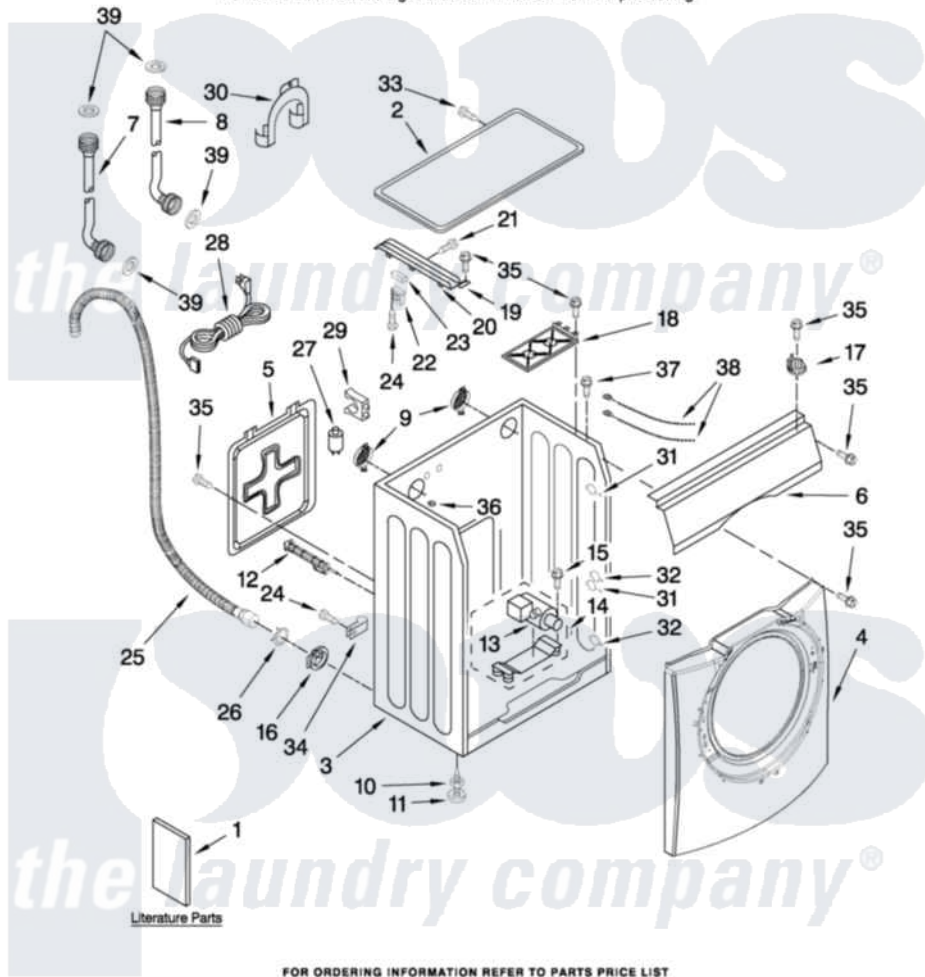

Inglis IFW7200TW10 01 - TOP AND CABINET PARTS

TOP AND CABINET PARTS

For Model: IFW7200TW10
(White)

AUTOMATIC
WASHER

The model(s) number shown may be different than what is printed on the model/serial tag of your product. The number(s) shown combine the model number and the first two digits of the serial number from the product tag.

3-09 Printed in U.S.A. (drr) (eeb)

1

Part No. W10214300 Rev. A

[Inglis Residential Inglis IFW7200TW10 Washer Parts](#) Parts Diagram 01 - TOP AND CABINET PARTS

[Click on the part number to view part](#)

Item	Original Part Number	Replaced By	Status	Part Description
1	W10178031		Not Available	USE & CARE GUIDE
"	W10178029		Not Available	TECH SHEET
"	W10178033		Not Available	INSTALLATION INSTRUCTIONS
2	34001332			Top
3	34001442			Cabinet
4	34001427			Panel, Front
5	34001338			Rear Panel
6	34001441			Frame, Upper Front
7	W10267649		Not Available	HOSE, WATER INLET (HOT)
8	W10267650		Not Available	HOSE, WATER INLET (COLD)
9	34001400	34001455		Assembly-Cap
10	34001389			Nut, Lock
11	34001341			Foot, Leveling
12	34001337			Bolt, Shipping
13	34001340			Pump, Drain
				Pump, Drain Complete

14	W10175948		Pump, Drain-Complete Assembly
15	34001388		Bolt
16	34001200	34001500	Guide Hose
17	34001324		Switch, Pressure Sensor
18	34001443		Absorber Assembly
19	34001326		Channel, Harness
20	34001325		Bracket, Harness Channel
21	34001232	98008545	Screw
22	34001333		Trans-Reactor
23	34001334		Bracket, Heater
24	34001231		Screw
25	34001095		Hose, Drain
26	34001161	596669	Clamp, Manifold
27	34001330	Not Available	FILTER, EMI
28	34001204	Not Available	CORD, POWER
29	34001331		Clip, Outer Hose Holder
30	34001336		U-Bend, Drain Hose
31	35001004	M0585401	Tie, Wire
32	34001329		Clip, Harness
33	34001328		Screw
34	34001299		Clamp, Pressure Hose Retainer
35	34001252		Screw
36	34001097		Guide, Spring-Washer Only
37	34001317		Screw, Special
38	34001229	W10339879	Tie, Cable
39	W10267651	Not Available	WASHER