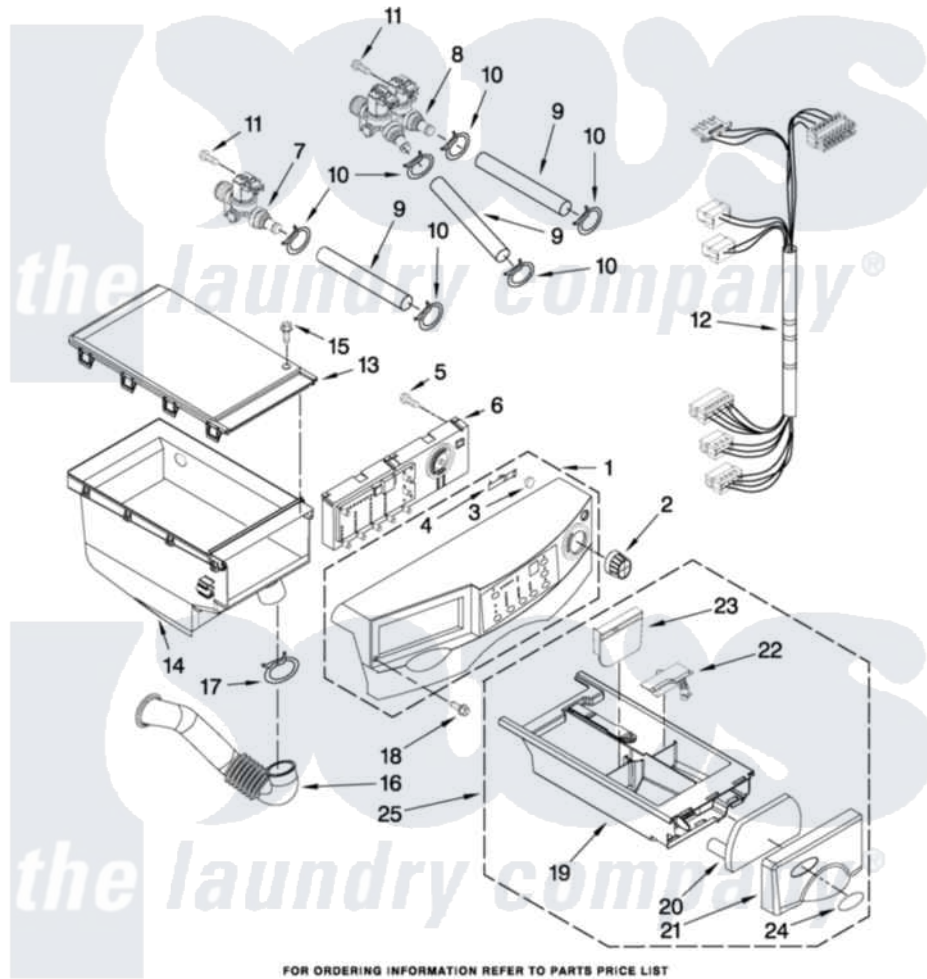

Inglis IFW7200TW10 02 - CONSOLE AND DISPENSER PARTS

CONSOLE AND DISPENSER PARTS

For Model: IFW7200TW10
(White)

The model(s) number shown may be different than what is printed on the model/serial tag of your product. The number(s) shown combine the model number and the first two digits of the serial number from the product tag.

W10214300

FOR ORDERING INFORMATION REFER TO PARTS PRICE LIST

3

[Inglis Residential Inglis IFW7200TW10 Washer Parts](#) Parts Diagram 02 - CONSOLE AND DISPENSER PARTS
Click on the part number to view part

Item	Original Part Number	Replaced By	Status	Part Description
1	W10175951			Panel, Console
2	W10175949			Knob, Control
3	W10175952			Button, Power
4	34001419			Lever, Power
5	34001231			Screw
6	34001499	W10273828		User Interface
7	34001131			Valve, Inlet
8	34001151			Valve, Inlet
9	34001109	34001210		Hose-Dispe
10	34001208	596669		Clamp, Manifold
11	34001250			Screw
12	34001444			Harness, Wiring
13	34001423	34001284		ASSEMBLY-S Housing Drawer
14	34001245			Dispenser Body
15	34001232	98008545		Screw
16	34001434			Hose, Dispenser To Tub

17	34001305	3400959	Hose Clamp
18	6002-001006	Not Available	SCREW
19	34001282		Drawer, Detergent
20	34001422		Bracket, Handle
21	W10175953		Handle, Drawer
22	34001401		Cap, Rinse
23	34001239		Separator
24	W10267350	Not Available	BADGE
25	W10267648		Drawer, Dispenser
NI	34001484		Pcb Mems
"	34001485		Harness- W