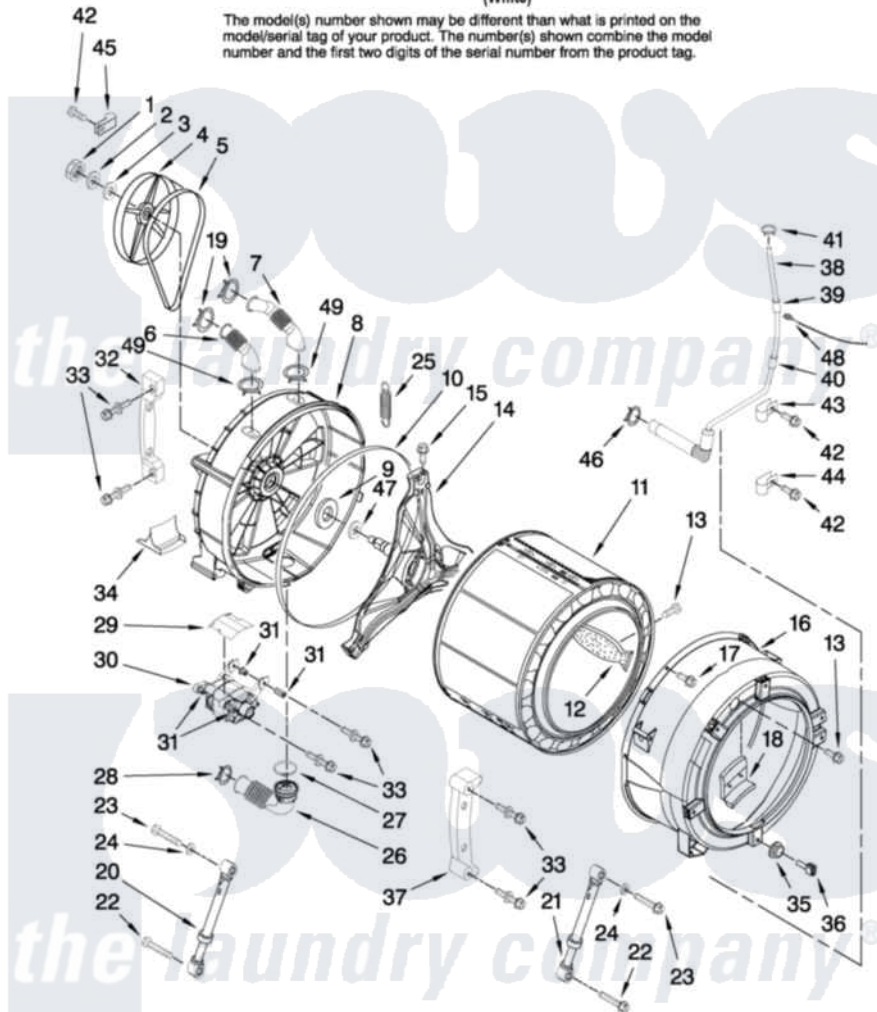

Inglis IFW7200TW10 03 - TUB AND BASKET PARTS

TUB AND BASKET PARTS

For Model: IFW7200TW10

(White)

The model(s) number shown may be different than what is printed on the model/serial tag of your product. The number(s) shown combine the model number and the first two digits of the serial number from the product tag.

FOR ORDERING INFORMATION REFER TO PARTS PRICE LIST

W10214300

5

[Inglis Residential Inglis IFW7200TW10 Washer Parts](#) Parts Diagram 03 - TUB AND BASKET PARTS

[Click on the part number to view part](#)

Item	Original Part Number	Replaced By	Status	Part Description
1	34001271			Nut, Pulley
2	34001273			Washer, Spring
3	34001406			Washer, Flat
4	34001412			Pulley
5	34001411			Belt
6	34001295			Hose Exhaust
7	34001293			Hose, Exhaust
8	34001439			Tub, Rear
9	34001408			Seal, Oil
10	34001296			Gasket, Tub
11	34001430			Basket
12	34001431			Baffle, Tub
13	34001251		Not Available	SCREW, TAPPING
14	34001407			Crosspiece
15	34001277			Screw
16	34001435			Tub, Front

17	34001267		Screw
18	34001300		Guide, Water
19	34001297		Clamp, Hose
20	34001292		Shock Absorber
21	34001303		Shock Absorber
22	34001147		Bolt
23	34001148		Bolt
24	34001272		Washer, Flat
25	34001274		Spring, Suspension
26	34001294		Hose, Tub To Pump
27	34001289		Clamp, Hose
28	34001161	596669	Clamp, Manifold
29	34001415		Cover, Motor
30	34001437		Motor, Drive
31	34001157		Bushing, Motor
32	34001413		Counterweight, Rear
33	34001158		Bolt Assembly
34	34001463		Bracket, Rear
35	34001162		Seal, Rubber
36	34001202		Thermistor
37	34001276		Counterweight, Front
38	34001436		Hose, Pressure Switch
39	34001301		Sleeve, Pressure Switch Hose
40	34001307		Sleeve, Harness
41	34001169		Clamp, Hose
42	34001232	98008545	Screw
43	34001299		Clamp, Pressure Hose Retainer
44	34001433		Clamp, Harness Retainer
45	34001438		Clamp, Harness Retainer
46	34001315	285655	Clamp, Hose
47	34001409		Washer
48	34001229	W10339879	Tie, Cable
49	34001298		Clamp, Hose