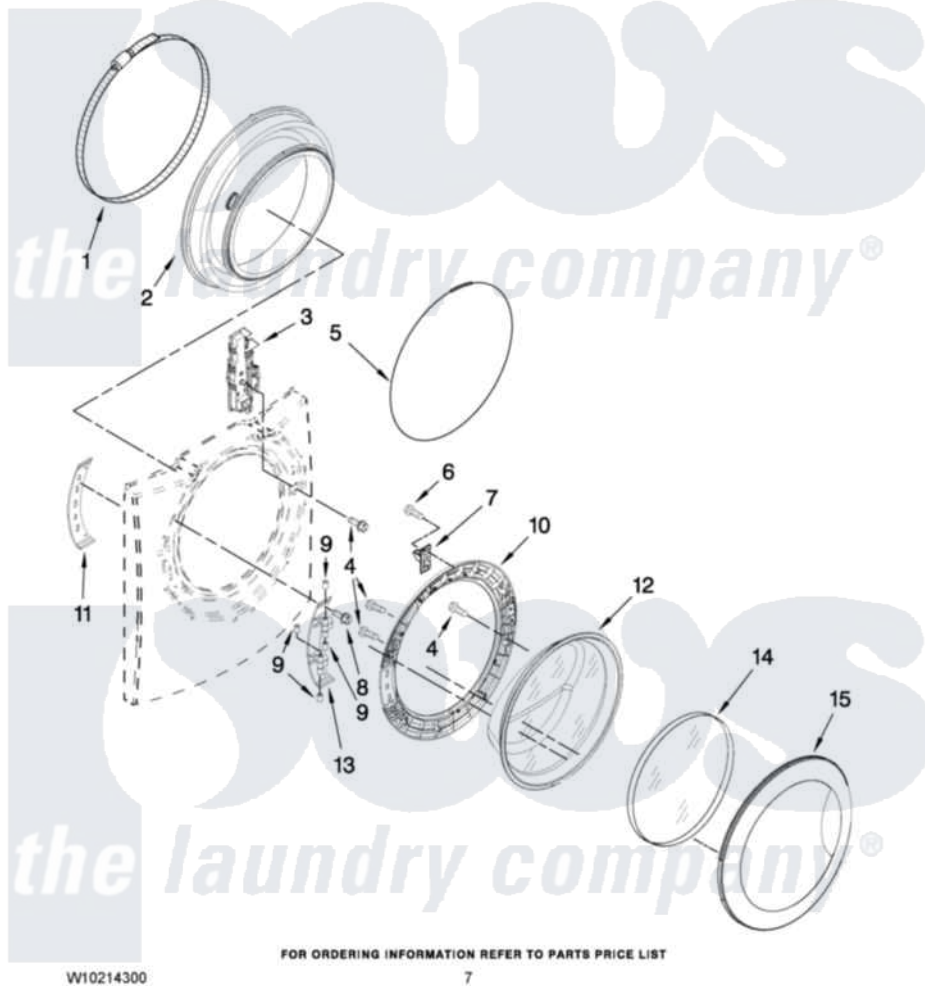

# Inglis IFW7200TW10 04 - DOOR AND LATCH PARTS

## DOOR AND LATCH PARTS

For Model: IFW7200TW10  
(White)

The model(s) number shown may be different than what is printed on the model/serial tag of your product. The number(s) shown combine the model number and the first two digits of the serial number from the product tag.

W10214300

FOR ORDERING INFORMATION REFER TO PARTS PRICE LIST

7

[Inglis Residential Inglis IFW7200TW10 Washer Parts](#) Parts Diagram 04 - DOOR AND LATCH PARTS  
Click on the part number to view part

Item	Original Part Number	Replaced By	Status	Part Description
1	<a href="#">34001306</a>			Clamp, Bellow To Tub
2	<a href="#">34001432</a>			Bellow
3	34001265	<a href="#">8182634</a>		Lock, Door
4	34001251		Not Available	SCREW, TAPPING
5	<a href="#">34001266</a>			Clamp, Bellow To Front Panel
6	<a href="#">34001259</a>			Screw
7	<a href="#">34001260</a>			Hook, Door
8	<a href="#">34001286</a>			Screw
9	<a href="#">34001192</a>			Bushing, Hinge Guide
10	<a href="#">34001426</a>			Frame, Door Back Support
11	<a href="#">34001428</a>			Bracket, Hinge
12	<a href="#">34001254</a>			Glass, Door
13	W10175955	<a href="#">34001429</a>		Hinge D00r
14	<a href="#">34001425</a>			Screen, Door
15	<a href="#">34001424</a>			Frame, Door Front