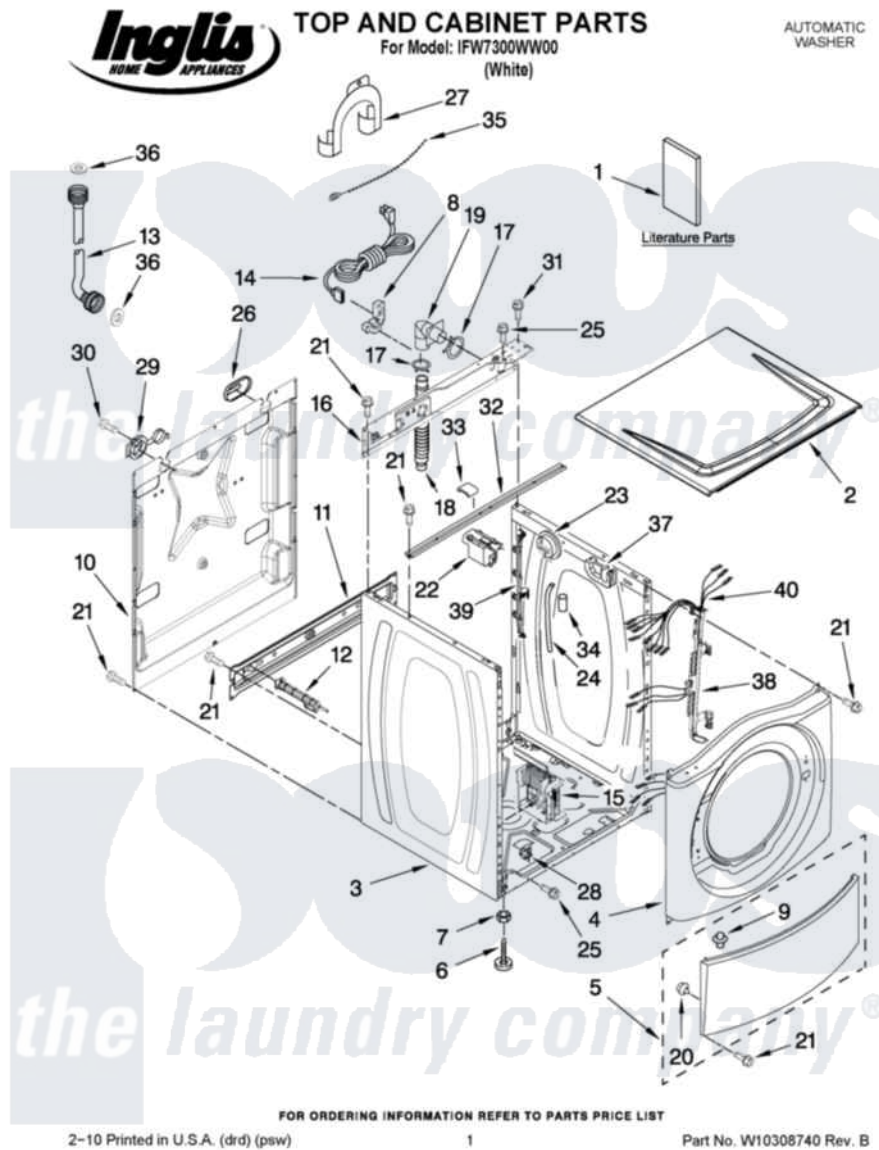

Inglis IFW7300WW00 01 - TOP AND CABINET PARTS

Inglis Residential Inglis IFW7300WW00 Washer Parts Parts Diagram 01 - TOP AND CABINET PARTS
Click on the part number to view part

Item	Original Part Number	Replaced By	Status	Part Description
1	W10291697		Not Available	USE & CARE GUIDE
"	W10252711		Not Available	TECH SHEET
"	W10291695		Not Available	ENERGY GUIDE
2	8540716	W10303994		Top
3	W10245758	W10410294		Cabinet
4	W10306821	W10297648		Panel, Front
5	8540813	8540664		Toe Panel
6	W10245373			Foot, Leveling
7	3359452			Nut, Lock
8	W10110676	8182635		Strain Relief
9	8518891			Rivet
10	W10258341			Panel, Rear
11	W10189657			Brace, Transport
12	W10251449	W10285622		Bolt
13	W10194208	89503		Hose-Inlet
"	8571378	89503		Hose-Inlet

14	W10205500	W10205499	Cord, Power
15	W10289776	W10384843	Motor Control Unit
16	W10244560		Brace, Rear
17	356138		Clamp, Hose
18	W10281257	8181737	Hose, Drain
19	W10003260	8181738	Connector, Hose Outlet
20	238614		Bumper And Isolation
21	W10015090	489442	Screw 3 2217757 Roller, Front
22	8540230	W10339736	Filter, Interference
23	W10239066		Switch, Pressure
24	8540294		Hose, Pressure Switch
25	8540479		Screw, Grounding
26	8540268		Cover, Transport
27	8540021	W10280024	U-Bend, Drain Hose
28	W10085220		Microswitch
29	8540728	8182699	Grommet, Cord Support
30	8540727	8182201	Screw, 3 X 8 mm
31	8540329		Screw, 8-18 X 7/16
32	8540720		Brace, Top
33	8283273		Damper, Brace
34	2161302	2162499	Sleeve, Suction Line
35	3347868	W10339879	Tie, Cable
36	3976300	16123	Washer Inlet-Hose Miscellaneous Parts Must be Ordered Separately.
37	8540644		Bracket-Suspension Spring
38	W10168546		Harness Channel, Side Front
39	W10168547		Harness Channel, Side Rear
40	W10239822		Harness, Wiring