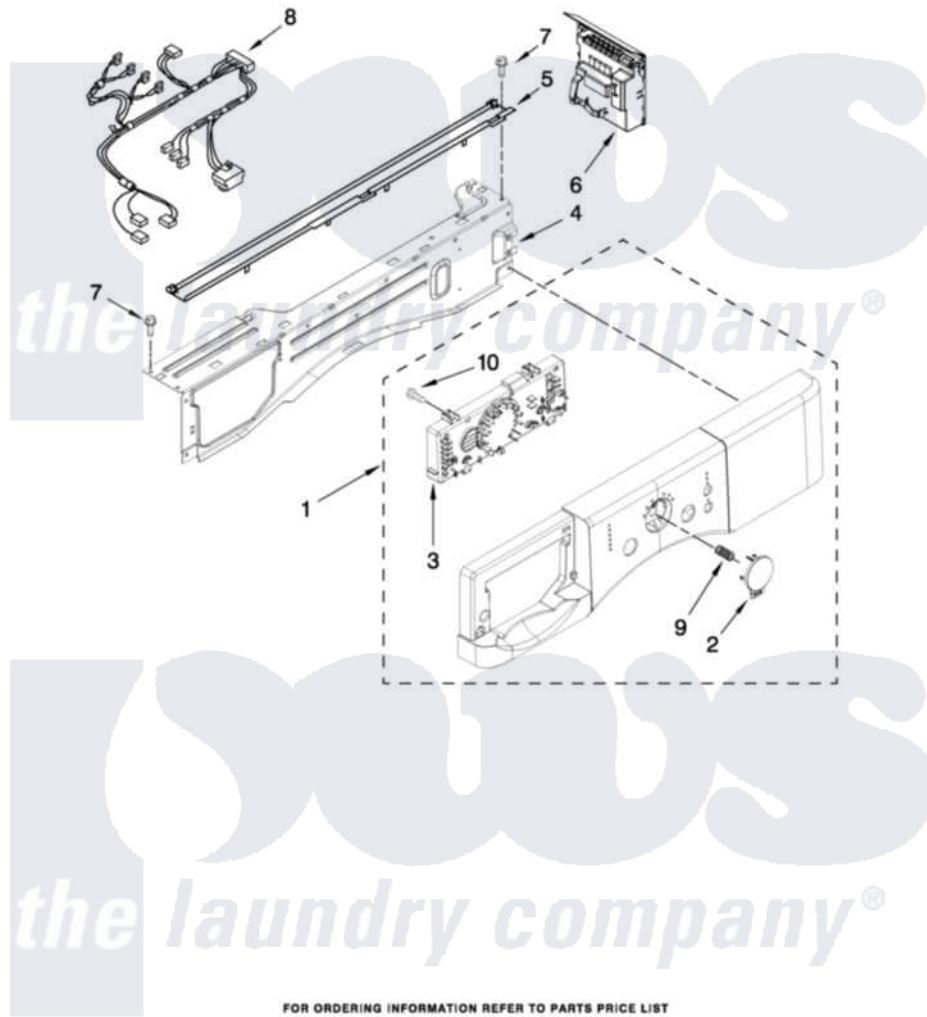

Inglis IFW7300WW00 03 - CONTROL PANEL PARTS

CONTROL PANEL PARTS

For Model: IFW7300WW00
(White)

FOR ORDERING INFORMATION REFER TO PARTS PRICE LIST

4

W10308740

[Inglis Residential Inglis IFW7300WW00 Washer Parts](#) Parts Diagram 03 - CONTROL PANEL PARTS

[Click on the part number to view part](#)

Item	Original Part Number	Replaced By	Status	Part Description
1	W10275769		Not Available	CONSOLE
2	W10311352			Button, Cycle
3	W10212764			User Interface
4	W10240776			Brace, Top Front
5	8540839			Channel, Water
6	W10306715			Microcomputer, Machine Control
7	W10015090	489442		Screw 3 2217757 Roller, Front
8	W10269290			Harness, Wiring
9	W10215807			Spring, Cycle Button
10	W10006580			Screw, M3-1.12 X12 Pn 6l Spl