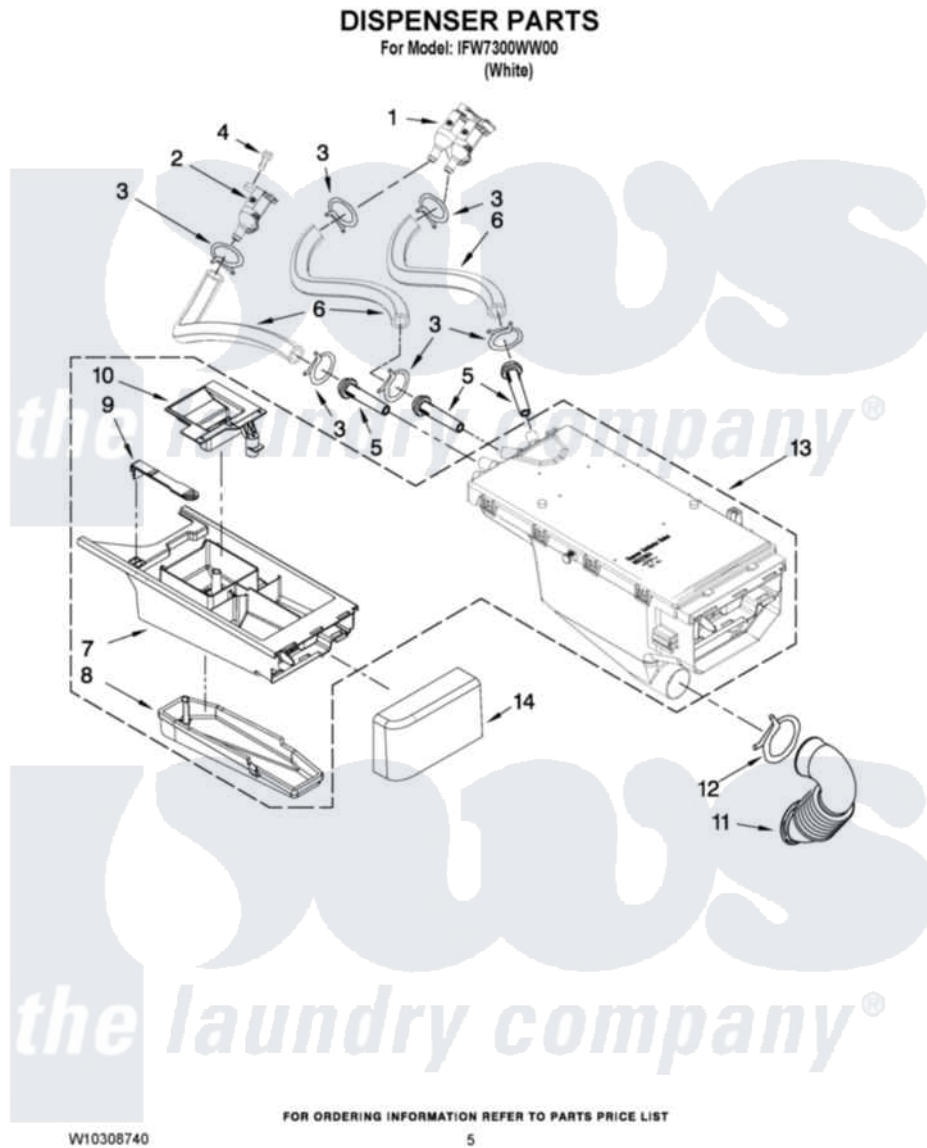

# Inglis IFW7300WW00 04 - DISPENSER PARTS

Inglis Residential Inglis IFW7300WW00 Washer Parts Parts Diagram 04 - DISPENSER PARTS  
Click on the part number to view part

Item	Original Part Number	Replaced By	Status	Part Description
1	<a href="#">W10212596</a>			Valve, Water Inlet
2	<a href="#">W10212598</a>			Valve, Water Inlet
3	370450	<a href="#">596669</a>		Clamp, Manifold
4	<a href="#">W10137456</a>			Screw, 8-18 X 1/2
5	<a href="#">8183181</a>			Nozzle, Inlet
6	<a href="#">W10212611</a>			Hose, Valve To Dispenser
7	<a href="#">8540402</a>			Drawer, Detergent
8	<a href="#">8540399</a>			Cover, Detergent Drawer
9	W10003170	<a href="#">8181721</a>		Hook, Drawer
10	<a href="#">8540429</a>			Siphon, Bleach/Softener
11	<a href="#">8540063</a>			Hose, Dispenser To Tub
12	<a href="#">8281276</a>			Clamp, Hose
13	W10212602	<a href="#">W10399327</a>		Dispenser, Complete
14	W10260575		Not Available	HANDLE, DRAWER