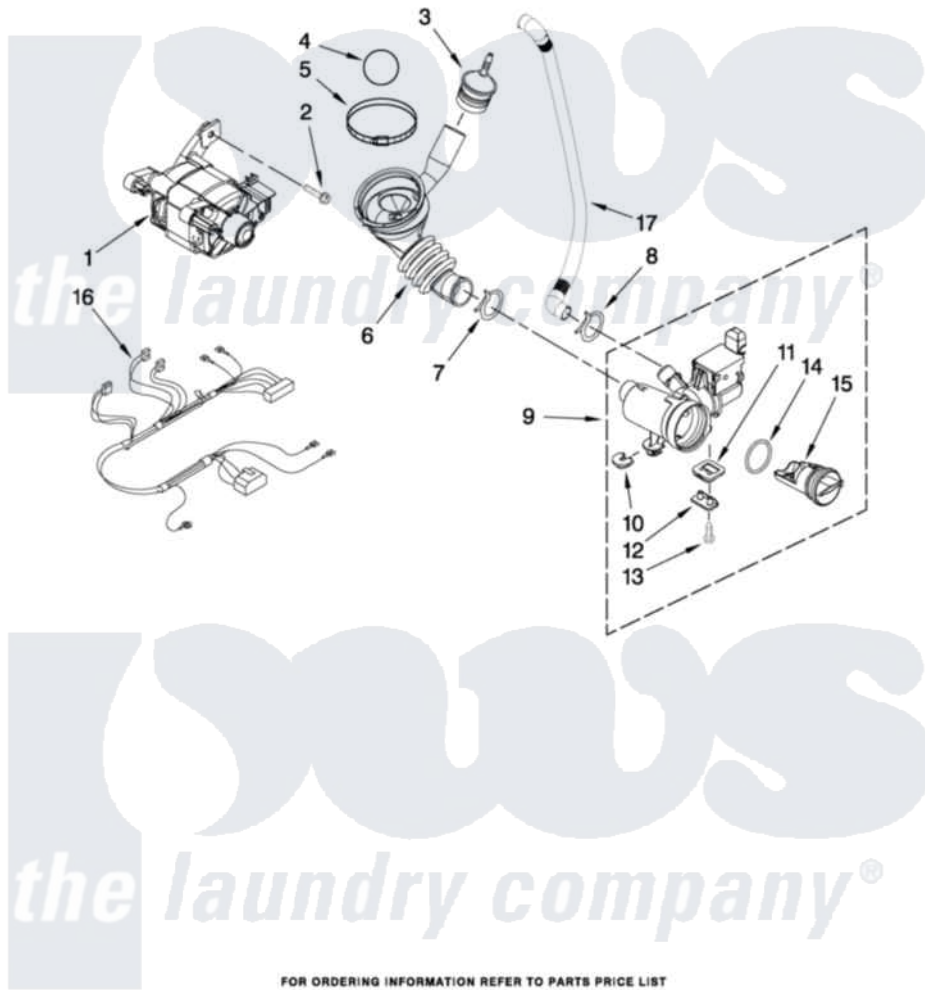

# Inglis IFW7300WW00 05 - PUMP AND MOTOR PARTS

## PUMP AND MOTOR PARTS

For Model: IFW7300WW00  
(White)

FOR ORDERING INFORMATION REFER TO PARTS PRICE LIST

6

W10308740

Inglis [Residential Inglis IFW7300WW00 Washer Parts](#) Parts Diagram 05 - PUMP AND MOTOR PARTS

[Click on the part number to view part](#)

Item	Original Part Number	Replaced By	Status	Part Description
1	<a href="#">W10171902</a>			Motor, Drive
2	<a href="#">8540134</a>			Bolt, Motor
3	8540180	<a href="#">W10405608</a>		Air Trap
4	<a href="#">8540013</a>			Ball
5	8181734	<a href="#">696392</a>		Hose Clamp
6	<a href="#">8540012</a>			Hose, Tub To Pump
7	370448	<a href="#">616099</a>		Clamp
8	W10245724	<a href="#">285655</a>		Clamp, Hose
9	<a href="#">W10130913</a>			Pump
10	<a href="#">W10034820</a>			Foot, Rubber
11	<a href="#">W10034830</a>			Foot, Rubber
12	<a href="#">8540033</a>			Cap, Right Foot
13	<a href="#">8533964</a>			Screw, 10-16 X 1.25
14	8540025	<a href="#">W10130913</a>		Pump
15	8540996	<a href="#">W10130913</a>		Pump
16	<a href="#">W10201879</a>			Harness, Motor