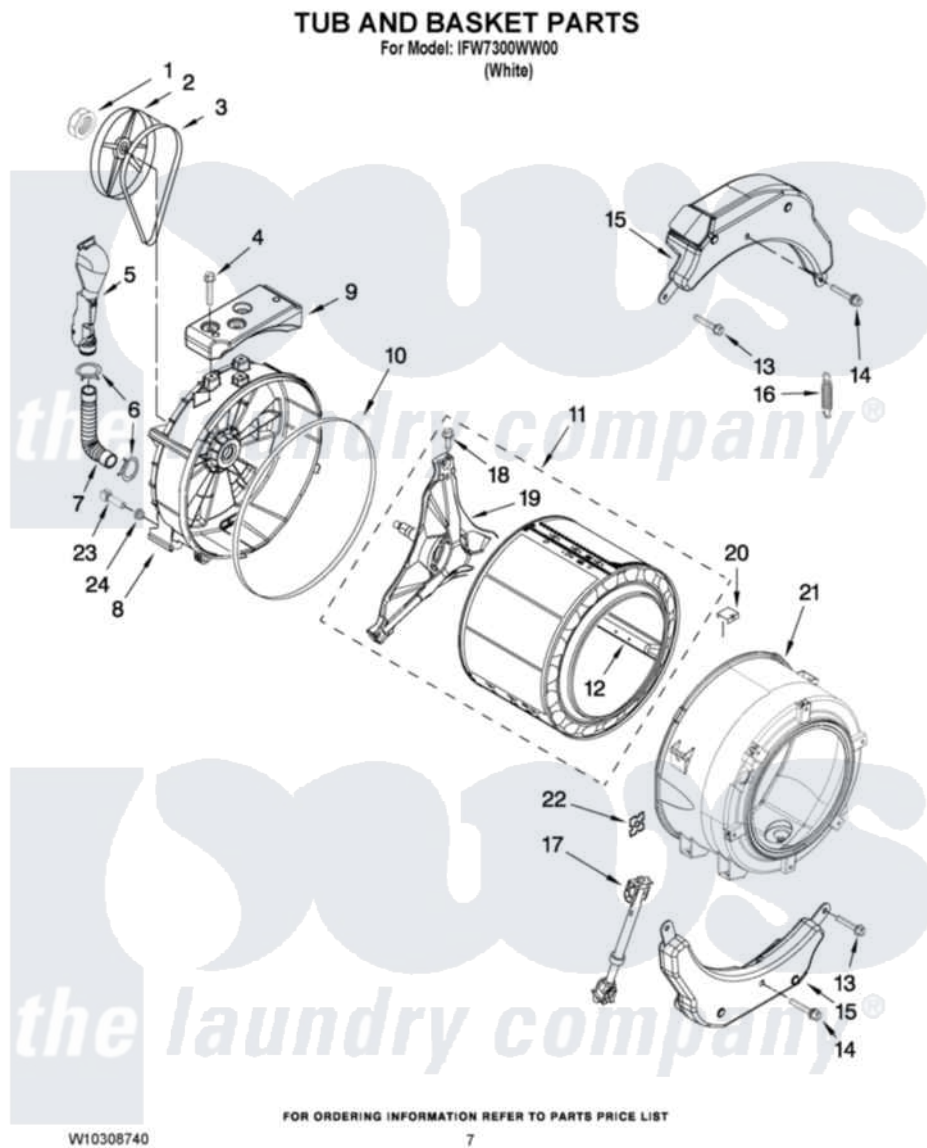

Inglis IFW7300WW00 06 - TUB AND BASKET PARTS

Inglis Residential Inglis IFW7300WW00 Washer Parts Parts Diagram 06 - TUB AND BASKET PARTS
Click on the part number to view part

Item	Original Part Number	Replaced By	Status	Part Description
1	8533999	W10283361		Nut, Pulley
2	8540088C			Pulley
3	8540101			Belt, Drive
4	W10246531			Screw, Rear Counterweight
5	W10142720			Pipe, Ventilation
6	8540010	W10208156		Clamp
7	8540019			Hose, Exhaust
8	W10200751	W10285625		Tub-Outer
9	W10200747			Counterweight, Rear
10	8540090	W10111158		Gasket
11	W10202459			Basket, Complete
12	8540360			Baffle, Tub
13	W10094780	W10182109		Screw-Kit
14	W10259288			Bolt Assembly, Counterweight Center Hole
15	W10223198			Counterweight, Front
16	W10010360	280159		Spring

17	W10015830		Shock Absorber
18	8540382		Screw
19	W10202464		Crosspiece Assembly
20	8540092		Clamp, Tub
21	W10303340	W10313497	Tub-Outer
22	8540072	8182512	Nut, Push-In
23	W10176659	8181705	Ntc
24	8540766		Seal, Rubber