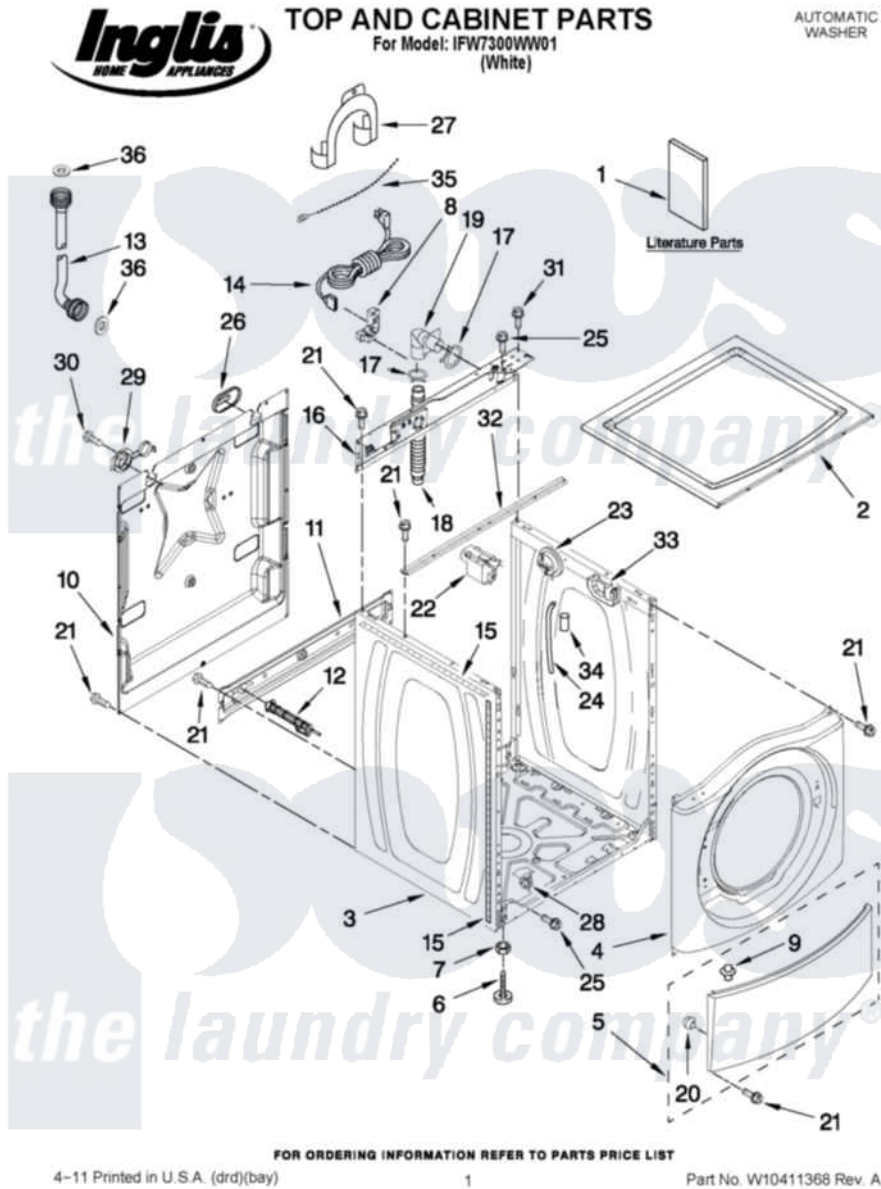

Inglis IFW7300WW01 01 - TOP AND CABINET PARTS

4-11 Printed in U.S.A. (drd)(bay) 1 Part No. W10411368 Rev. A

Inglis Residential Inglis IFW7300WW01 Washer Parts Parts Diagram 01 - TOP AND CABINET PARTS
 Click on the part number to view part

Item	Original Part Number	Replaced By	Status	Part Description
1	W10291697		Not Available	USE & CARE GUIDE
"	W10385295		Not Available	TECH SHEET
"	W10291695		Not Available	ENERGY GUIDE
2	W10303994			Top
3	W10410294			Cabinet
4	W10306821	W10297648		Panel, Front
5	8540813	8540664		Toe Panel
6	W10245373			Foot, Leveling
7	3359452			Nut, Lock
8	W10110676	8182635		Strain Relief
9	8518891			Rivet
10	W10258341			Panel, Rear
11	W10189657			Brace, Transport
12	W10251449	W10285622		Bolt
13	W10194208	89503		Hose-Inlet
"	8571378	89503		Hose-Inlet

14	W10205500	W10205499	Cord, Power
15	8318396		Foam-Seal
16	W10299495		Brace, Rear
17	356138		Clamp, Hose
18	W10281257	8181737	Hose, Drain
19	W10003260	8181738	Connector, Hose Outlet
20	238614		Bumper And Isolation
21	W10015090	489442	Screw 3 2217757 Roller, Front
22	W10339736		Filter, Interference
23	W10239066		Switch, Pressure
24	8540294		Hose, Pressure Switch
25	8540479		Screw, Grounding
26	8540268		Cover, Transport
27	8540021	W10280024	U-Bend, Drain Hose
28	W10085220		Microswitch
29	8540728	8182699	Grommet, Cord Support
30	8540727	8182201	Screw, 3 X 8 mm
31	8540329		Screw, 8-18 X 7/16
32	8540721		Brace, Top
33	8540644		Bracket-Suspension Spring
34	2161302	2162499	Sleeve, Suction Line
35	3347868	W10339879	Tie, Cable
36	3976300	16123	Washer Inlet-Hose Miscellaneous Parts Must be Ordered Separately.