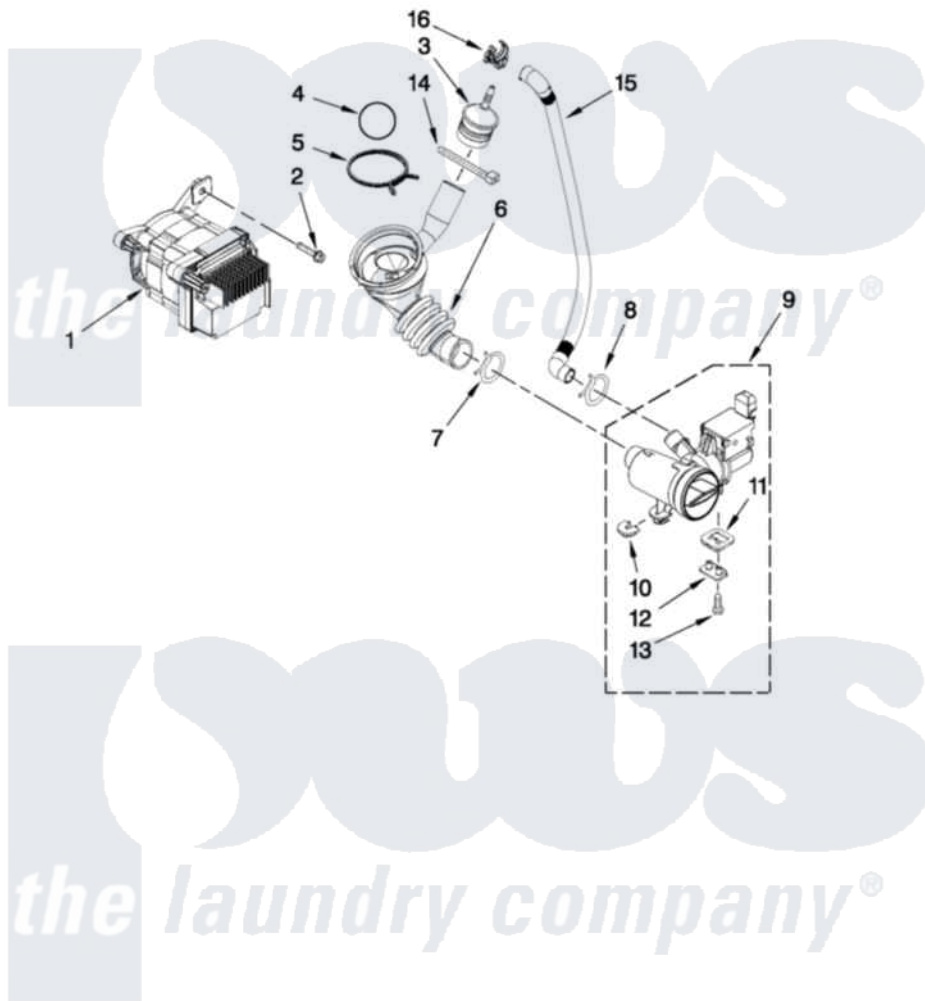

PUMP AND MOTOR PARTS

For Model: IFW7300WW01
(White)

FOR ORDERING INFORMATION REFER TO PARTS PRICE LIST

[Inglis Residential Inglis IFW7300WW01 Washer Parts](#) Parts Diagram 05 - PUMP AND MOTOR PARTS

[Click on the part number to view part](#)

Item	Original Part Number	Replaced By	Status	Part Description
1	W10315848			Motor, Drive
2	8540134			Bolt, Motor
3	8540180	W10405608		Air Trap
4	8540013			Ball
5	8181734	696392		Hose Clamp
6	8540012			Hose, Tub To Pump
7	370448	616099		Clamp
8	W10245724	285655		Clamp, Hose
9	W10130913			Pump
10	W10034820			Foot, Rubber
11	W10034830			Foot, Rubber
12	8540033			Cap, Right Foot
13	8533964			Screw, 10-16 X 1.25
14	2262071			Cable Tie
15	W10272563			Hose, Drain- Inner
16	W10003290	8182209		Retainer, Drain Hose