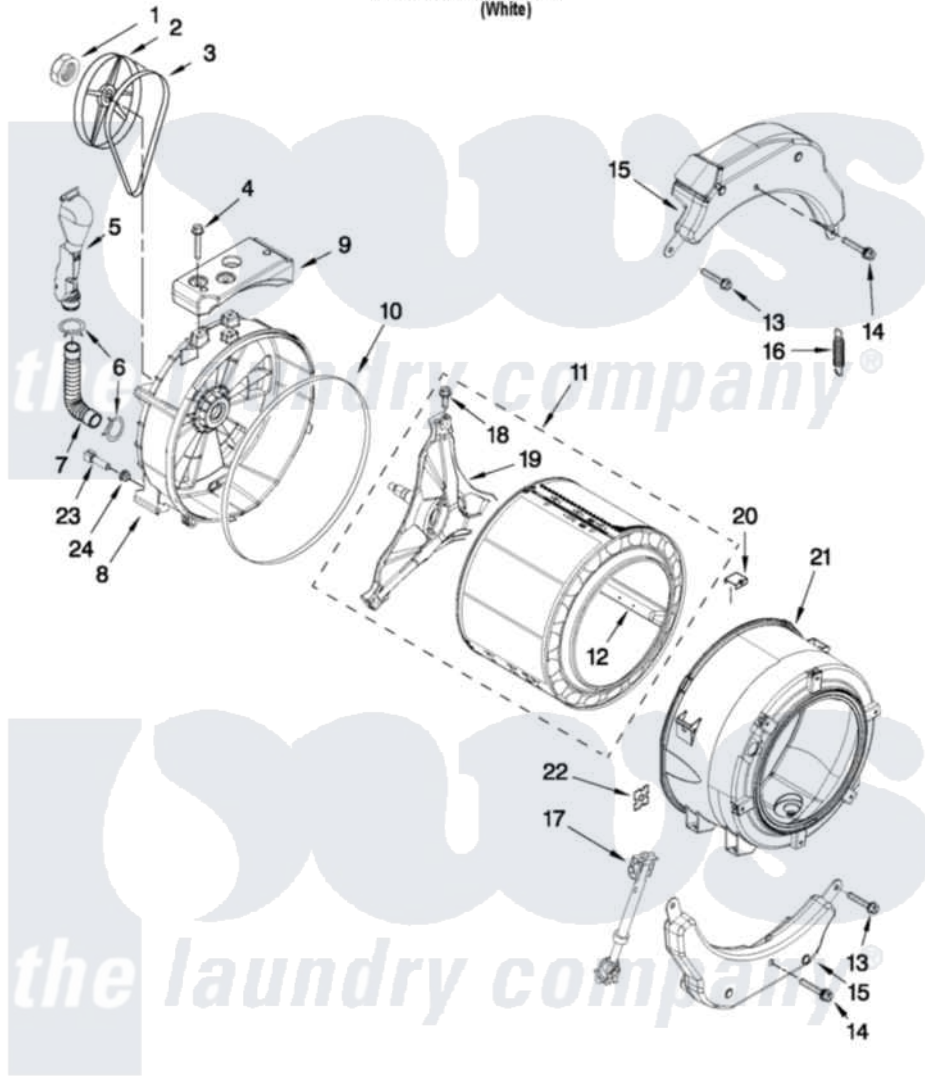

Inglis IFW7300WW01 06 - TUB AND BASKET PARTS

TUB AND BASKET PARTS

For Model: IFW7300WW01
(White)

FOR ORDERING INFORMATION REFER TO PARTS PRICE LIST

W10411368

7

[Inglis Residential Inglis IFW7300WW01 Washer Parts](#) Parts Diagram 06 - TUB AND BASKET PARTS

[Click on the part number to view part](#)

Item	Original Part Number	Replaced By	Status	Part Description
1	8533999	W10283361		Nut, Pulley
2	8540088C			Pulley
3	8540101			Belt, Drive
4	W10246531			Screw, Rear Counterweight
5	W10142720			Pipe, Ventilation
6	8540010	W10208156		Clamp
7	8540019			Hose, Exhaust
8	W10200751	W10285625		Tub-Outer
9	W10200747			Counterweight, Rear
10	8540090	W10111158		Gasket
11	W10202459			Basket, Complete
12	8540360			Baffle, Tub
13	W10094780	W10182109		Screw-Kit
14	W10259288			Bolt Assembly, Counterweight Center Hole
15	W10223198			Counterweight, Front
16	W10010360	280159		Spring

17	W10015830		Shock Absorber
18	8540382		Screw
19	W10202464		Crosspiece Assembly
20	8540092		Clamp, Tub
21	W10303340	W10313497	Tub-Outer
22	8540072	8182512	Nut, Push-In
23	W10176659	8181705	Ntc
24	8540766		Seal, Rubber