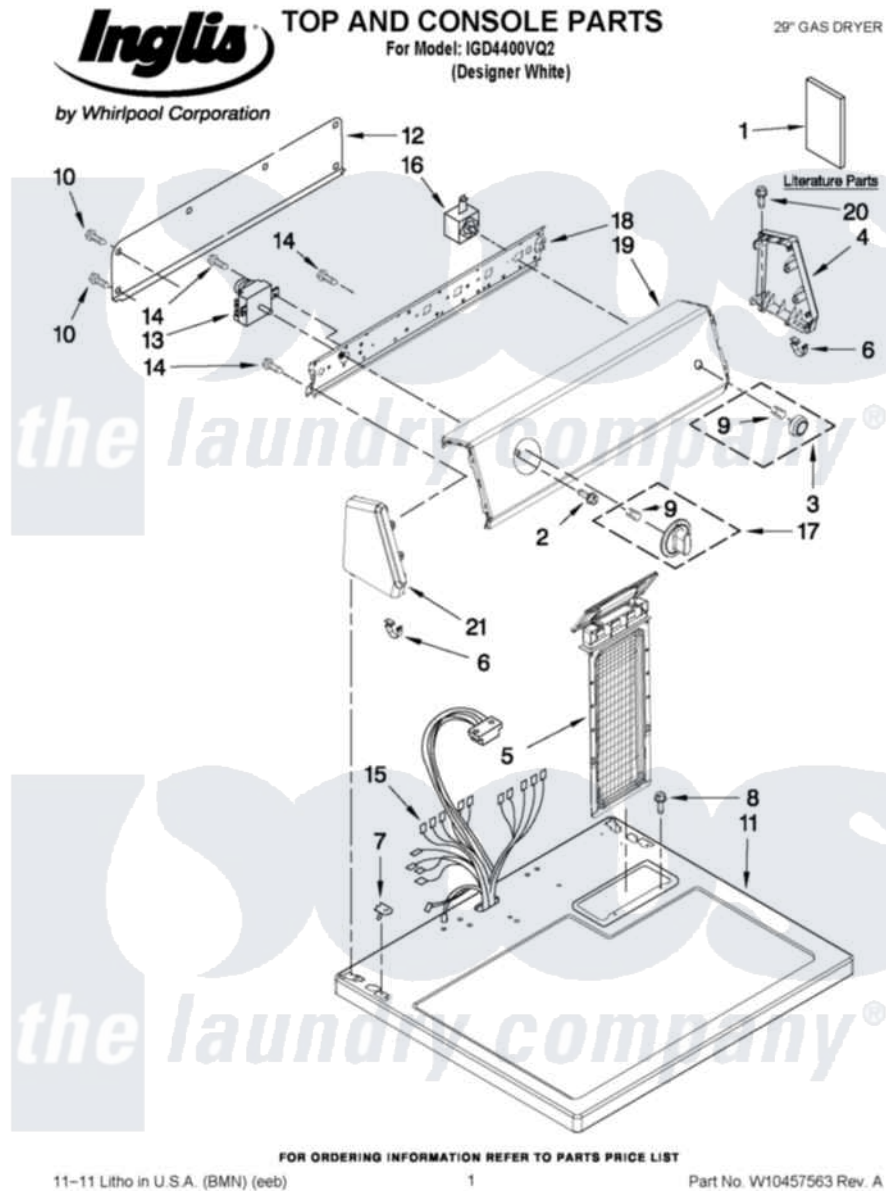

# Inglis IGD4400VQ2 01 - TOP AND CONSOLE PARTS

Inglis [Residential Inglis IGD4400VQ2 Dryer Parts](#) Parts Diagram 01 - TOP AND CONSOLE PARTS  
Click on the part number to view part

Item	Original Part Number	Replaced By	Status	Part Description
1	W10115228		Not Available	INSTRUCTIONS, INSTALLATION
"	W10287575		Not Available	GUIDE, USE & CARE
"	<a href="#">W10185979</a>			Wiring Diagram Cycle Feature
2	8533951	<a href="#">3400859</a>		Screw, Grounding
3	<a href="#">8538959</a>			Knob, Push-To-Start
4	8274434	<a href="#">279960</a>		Endcap
5	<a href="#">8558463</a>			HAndle And Lint Screen Assembly
6	<a href="#">688805</a>			Clip, Spring Knob
7	<a href="#">357213</a>			Nut, Push-In
8	688983	<a href="#">487240</a>		Screw, For Mtg. Service Capacitor
9	<a href="#">8536939</a>			Clip, Knob
10	<a href="#">693995</a>			Screw, Hex Head
11	8557930	<a href="#">8563985</a>		Top
12	<a href="#">8274261</a>			Do-It-Yourself Repair Manuals

13	<a href="#">W10185971</a>		Timer Assembly, 60 Hz
14	3348629	<a href="#">90767</a>	Screw, 8A X 3/8 HeX Washer Head Tapping
15	<a href="#">W10186074</a>		Harness, Wiring
16	<a href="#">3977456</a>		Switch, Push-To-Start
17	<a href="#">8538953</a>		Timer Knob Assembly
18	<a href="#">8271418</a>		Bracket, Control
19	<a href="#">W10207807</a>		Panel, Control
20	<a href="#">388326</a>		Screw, 8-18 X 1.25
21	8274437	<a href="#">279960</a>	Endcap