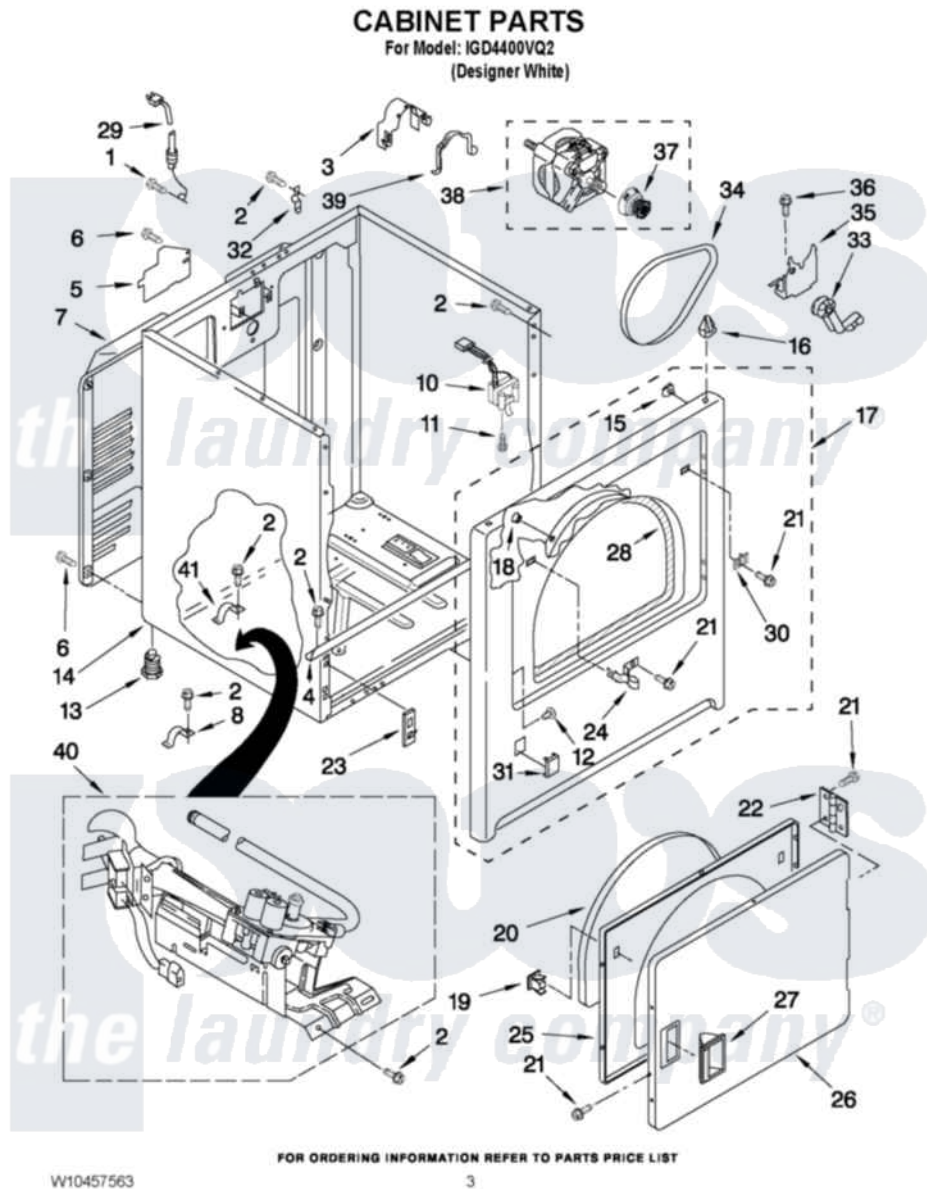

Inglis IGD4400VQ2 02 - CABINET PARTS

Inglis [Residential Inglis IGD4400VQ2 Dryer Parts](#) Parts Diagram 02 - CABINET PARTS
Click on the part number to view part

Item	Original Part Number	Replaced By	Status	Part Description
1	3390631			Screw, 10-16 X 3/8
2	343641	681414		Screw, 10AB X 1/2
3	3404162			Clamp, Motor
4	W10236073			Bracket, Cabinet
5	3396795			Cover, Terminal Block
6	693995			Screw, Hex Head
7	3396805	280043		Panel-Rear
8	3980175			Clamp, Elbow
10	3406109	3406107		Door Switch Assembly
11	697773	3395530		Screw
12	3404413			Plug, Hinge Hole
13	3392100	49621		Feet-Leveling
NI	279810			Foot-Optional
14	8530603	8533643		Cabinet
15	98234			Clip, U-Bend
16	690363	18776		Lock, Front Top

17	W10224855	W10248059	Panel
18	685203	279220	Clip
19	3389441		Door Catch Assembly
20	3405246		Seal, Door Push-To-Start
21	342055	488627	Screw
22	W10362431		Hinge And Pin Assembly
23	3394083		Clip, Front Panel
24	3403431		Strike, Panel
25	3402341		Door, Inner
26	3402335		Door, Front
27	3405184		Handle, Door
28	3406129		Seal And Bearing Assembly
29	W10440460		Cord, Power
30	3403630		Plug, Strike Hole
31	8564457		Plug, Front Panel
32	8066217		Hinge, Top
33	691366		Idler And Pulley Assembly
34	8066065	341241	Belt
35	348780		Base, Motor
36	3400500		Bolt, 3405245 5/16-18 X 3/4
37	8066184		Pulley, Motor
38	W10194250	279827	Motor-Drve
39	W10121316		Plug, Multivent
40	W10336852	W10465748	Burner-Gas
41	341029		Clamp, Pipe Door Spring