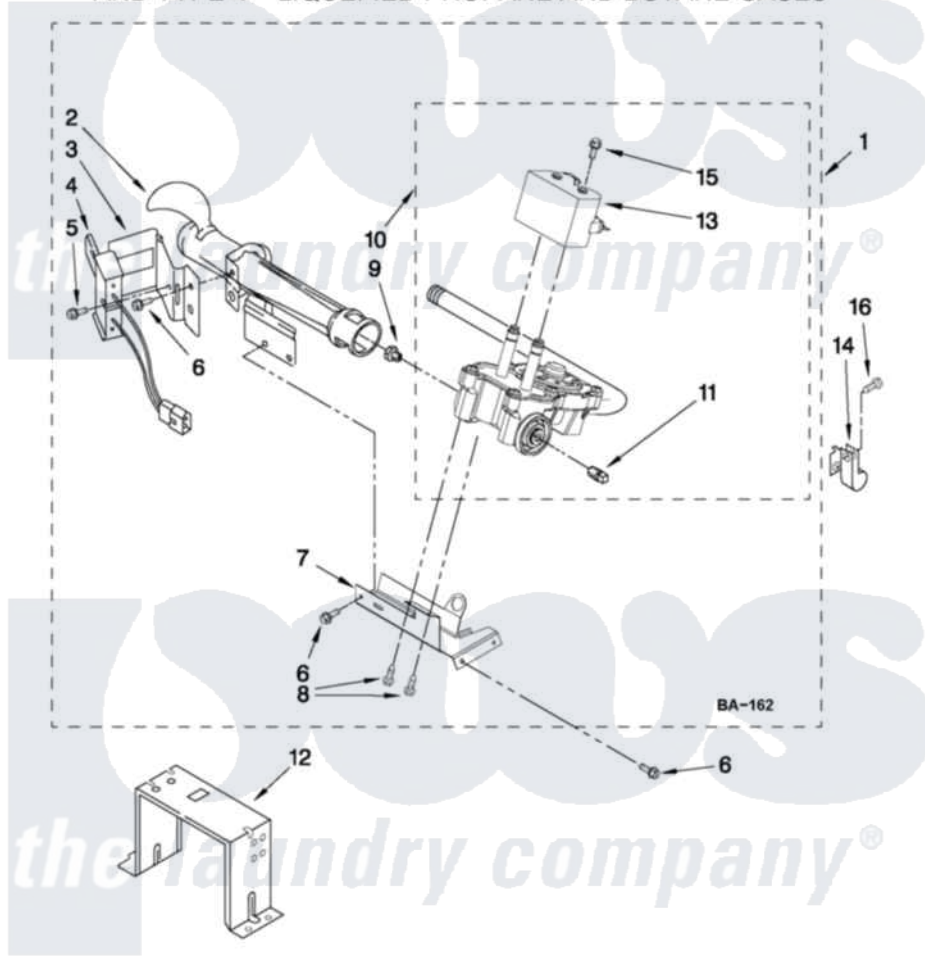

Inglis IGD4400VQ2 04 - W10336852 BURNER ASSEMBLY

W10336852 BURNER ASSEMBLY

For Model: IGD4400VQ2
(Designer White)

USE WITH TYPE 1 - NATURAL, TYPE 2 - MIXED,
AND TYPE 4 - LIQUEFIED PROPANE AND BUTANE GASES

FOR ORDERING INFORMATION REFER TO PARTS PRICE LIST

W10457563

7

Inglis [Residential Inglis IGD4400VQ2 Dryer Parts](#) Parts Diagram 04 - W10336852 BURNER ASSEMBLY
Click on the part number to view part

Item	Original Part Number	Replaced By	Status	Part Description
1	W10336852	W10465748		Burner-Gas
2	688617	693140		Burner
3	694298			Bracket, Ignitor
4	686590	279311		Ignitor
5	3393909			Screw, 8-32 X 7/8
6	343641	681414		Screw, 10AB X 1/2
7	693986			Base, Burner
8	3387057			Screw, 10-16 X 1/2 Orifice, Burner
9	234826			Orifice, Burner Type 1
10	W10304604	W10500695		Valve-Gas
11	W10295523			Plug, Pipe
12	3389889			Bracket, Support
13	W10328463			Coil, 60 Hz
14	3978776			Bracket, Gas Pipe Switch
15	326049536			Screw, Coil
16	3390647	488729		Screw