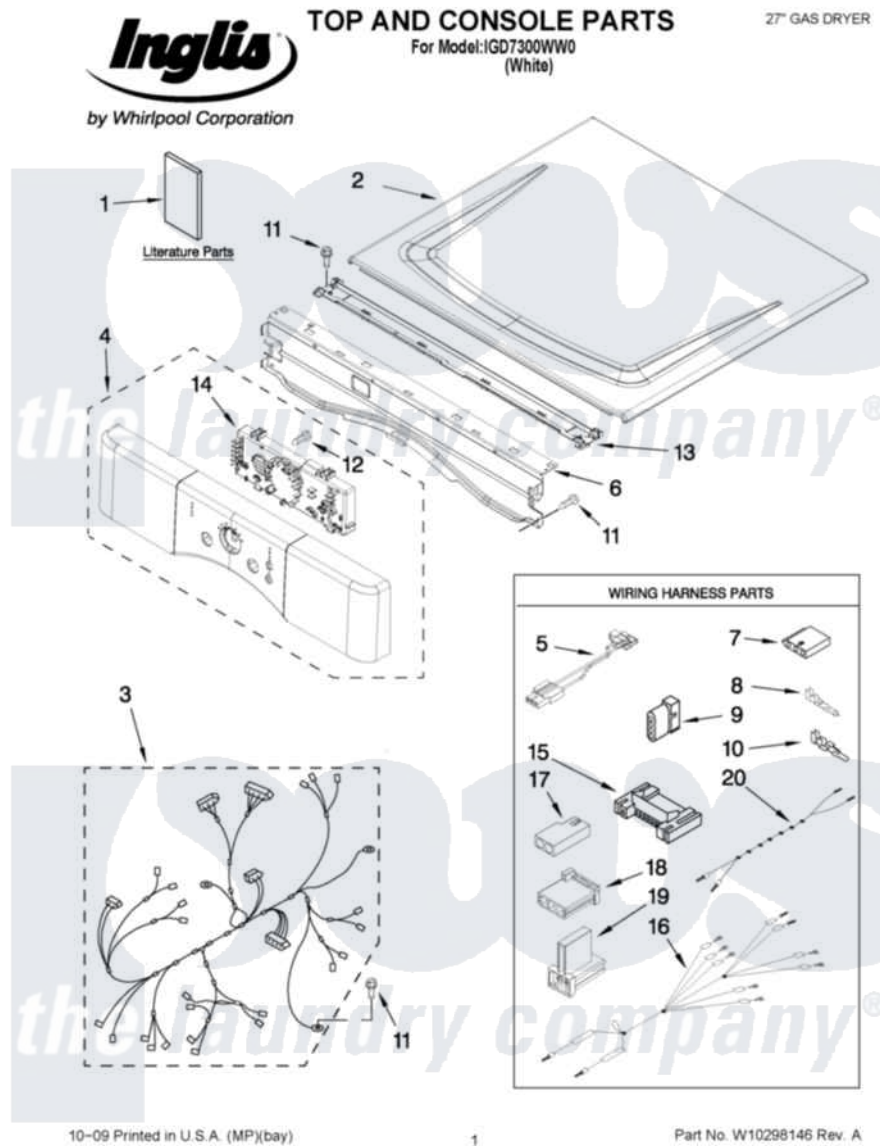

Inglis IGD7300WW0 01 - TOP AND CONSOLE PARTS

Inglis Residential Inglis IGD7300WW0 Dryer Parts Parts Diagram 01 - TOP AND CONSOLE PARTS
 Click on the part number to view part

Item	Original Part Number	Replaced By	Status	Part Description
1	W10253344		Not Available	USE & CARE GUIDE
"	W10240584		Not Available	INSTALLATION, INSTRUCTION
"	W10238796		Not Available	TECH SHEET
2	8563730	W10336080		Top
3	W10251443			Harness, Main
4	W10252321			Console Assembly
5	3406653			Harness, Sensor
6	8565237			Bracket, Console
7	353424			Plug, Terminal
8	94614			Terminal
9	3936144			Do-It-Yourself Repair Manuals
10	94613	596797		Terminal
11	3390647	488729		Screw
12	W10006580			Screw, M3-1.12 X12 Pn 6l Spl
13	W10266747			Channel-Water, Dryer
14	W10215814			Assembly, User Interface

15	3395683	Receptacle, Multi-Terminal
16	3401850	Harness-Gas
17	717252	Receptacle, Terminal
18	3403498	Connector, 3-Position
19	3403499	Connector, 2-Postion
20	W10110975	Harness, Sensor