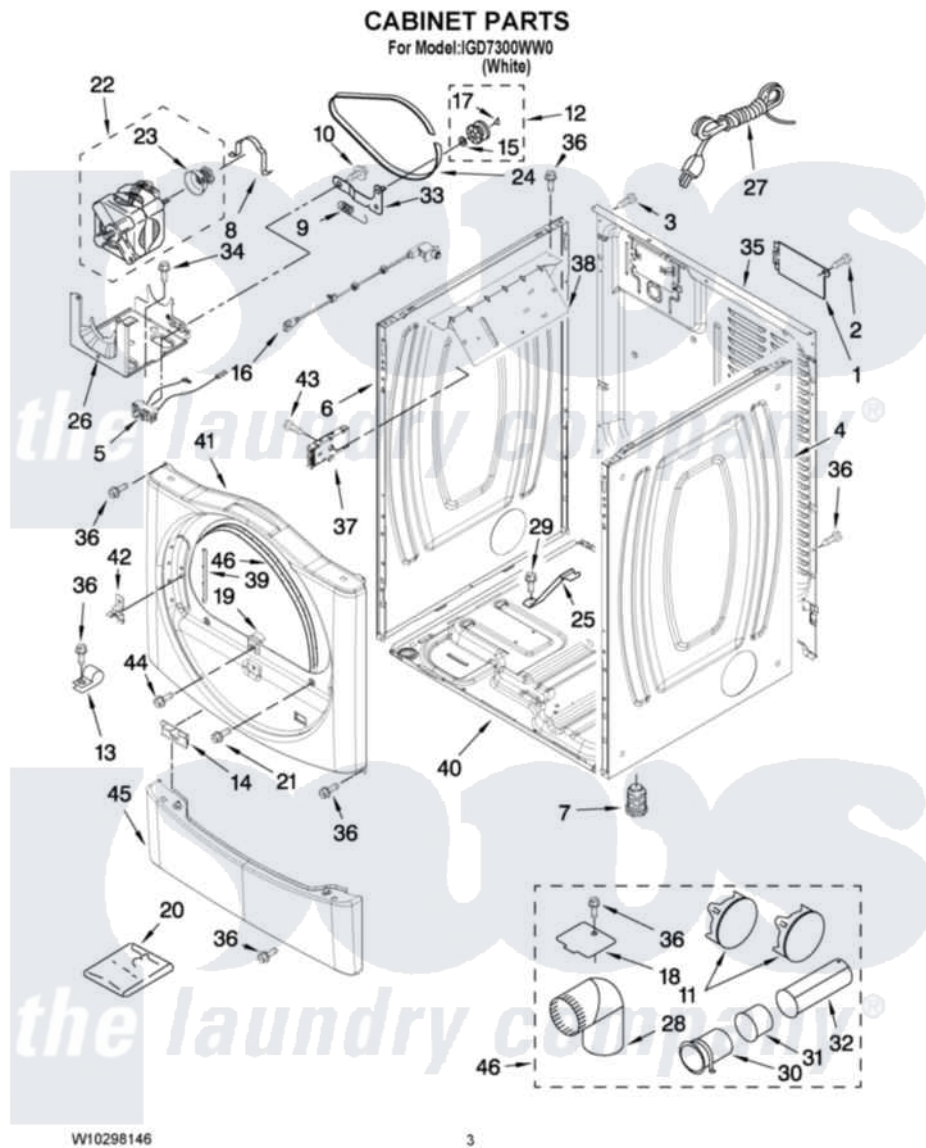

# Inglis IGD7300WW0 02 - CABINET PARTS

[Inglis Residential Inglis IGD7300WW0 Dryer Parts](#) Parts Diagram 02 - CABINET PARTS  
 Click on the part number to view part

Item	Original Part Number	Replaced By	Status	Part Description
1	<a href="#">8317340</a>			Cover, Terminal Block
2	3390814	<a href="#">90767</a>		Screw, 8A X 3/8 HeX Washer Head Tapping
3	8533974	<a href="#">4331106</a>		Screw, No.10-32 X 7/16
4	<a href="#">8565048</a>			Panel, Side
5	W10246525	<a href="#">W10314253</a>		Switch, Assembly Broken Belt
6	<a href="#">8565054</a>			Panel, Side
7	3392100	<a href="#">49621</a>		Feet-Leveling
NI	<a href="#">279810</a>			Foot-Optional
8	<a href="#">660658</a>			Clamp, Motor Mounting 343481 685441
9	<a href="#">3387374</a>			Spring, Idler
10	<a href="#">3389420</a>			Retainer-Idler 1/4-20 X 1/16
11	<a href="#">49252</a>			Plug, Multivent
12	3388672	<a href="#">279640</a>		Pulley-Idr
13	<a href="#">3978776</a>			Bracket, Gas Pipe Switch
14	<a href="#">8519459</a>			Clip, Toe Panel