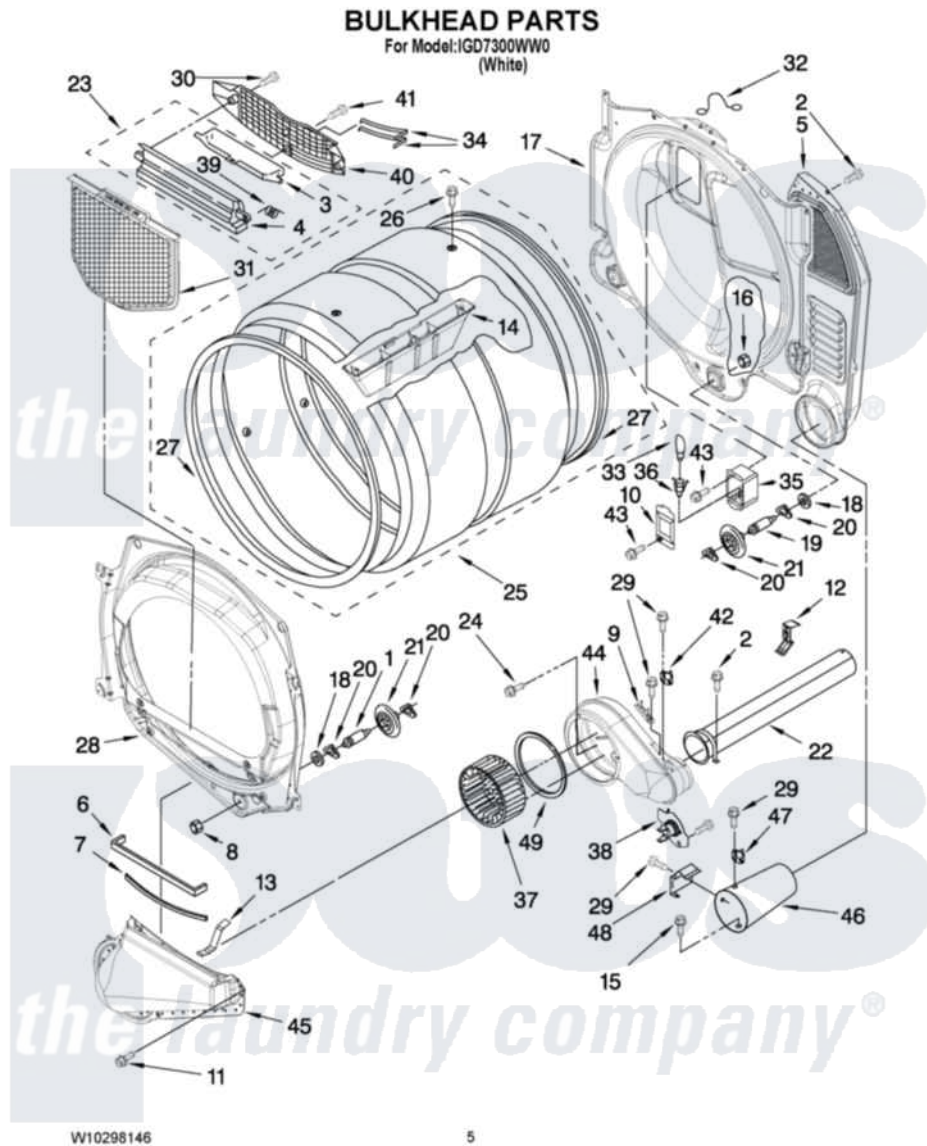

Inglis IGD7300WW0 03 - BULKHEAD PARTS

Inglis [Residential Inglis IGD7300WW0 Dryer Parts](#) Parts Diagram 03 - BULKHEAD PARTS
Click on the part number to view part

Item	Original Part Number	Replaced By	Status	Part Description
1	8575324	W10359271		Shaft, Drum Roller Threads
2	3390647	488729		Screw
3	W10153413			Door, Lint Screen
4	W10153414			Outlet, Housing Assembly
5	3394346			Air Duct Assembly
6	697813			Seal, Outlet Housing
7	697814	697813		Seal, Outlet Housing
8	3934666	W10080210		Nut, 3/8 X 16
9	3392519			Thermal Limiter
10	3402841	8532165		Lens, Drum Light
11	359625	487240		Screw, For Mtg. Service Capacitor
12	8572105			Retainer, Toe Panel
13	8066208			Clip-Exhaust
14	W10153409			Baffle, Drum
15	693995			Screw, Hex Head
16	W10001120	W10080190		Nut, 3/8-16

17	W10080170		Bulkhead, Rear
18	3387459	W10080960	Washer, Support
19	8575325	W10359272	Shaft, Roller Drum Threads
20	690997		Washer, Thrust
21	8536973	W10314173	Support
22	8563728		Exhaust Pipe
23	W10153423		Outlet Grille, Housing Assembly
24	489463		Screw, 8-18 X 1/16
25	W10153420		Complete Drum Assembly
26	W10219342		Screw, Baffle Mounting
27	W10166807	280114	Seal
28	8565061		Bulkhead, Front
29	90767		Screw, 8A X 3/8 HeX Washer Head Tapping
30	3387230		Screw, 10-16 X 13/16
31	W10049370	W10120998	Screen
32	3401707		Jumper, Tco-High Limit
33	3406124	22002263	Lamp
34	3387223		Electrode, Sensor
35	8578825		Bracket, Drum Light
36	W10214261		Socket, Drum Light Assembly
37	697772		Wheel, Blower
38	8573713		Thermal-Cutoff
39	3394986		Spring, Lint Screen Door
40	W10153412		Grille, Outlet
41	695240	488729	Screw
42	8577274		Thermostat 295F
43	487909	488729	Screw
44	8544362	W10119255	Housing, Blower
45	8066168	W10128606	Duct-Lint
46	8573824		Funnel, Burner
47	3391912		Thermostat, High-Limit 255 F
48	338906		Radiant, Sensor
49	697770		Seal, Cover Plate Blower Housing