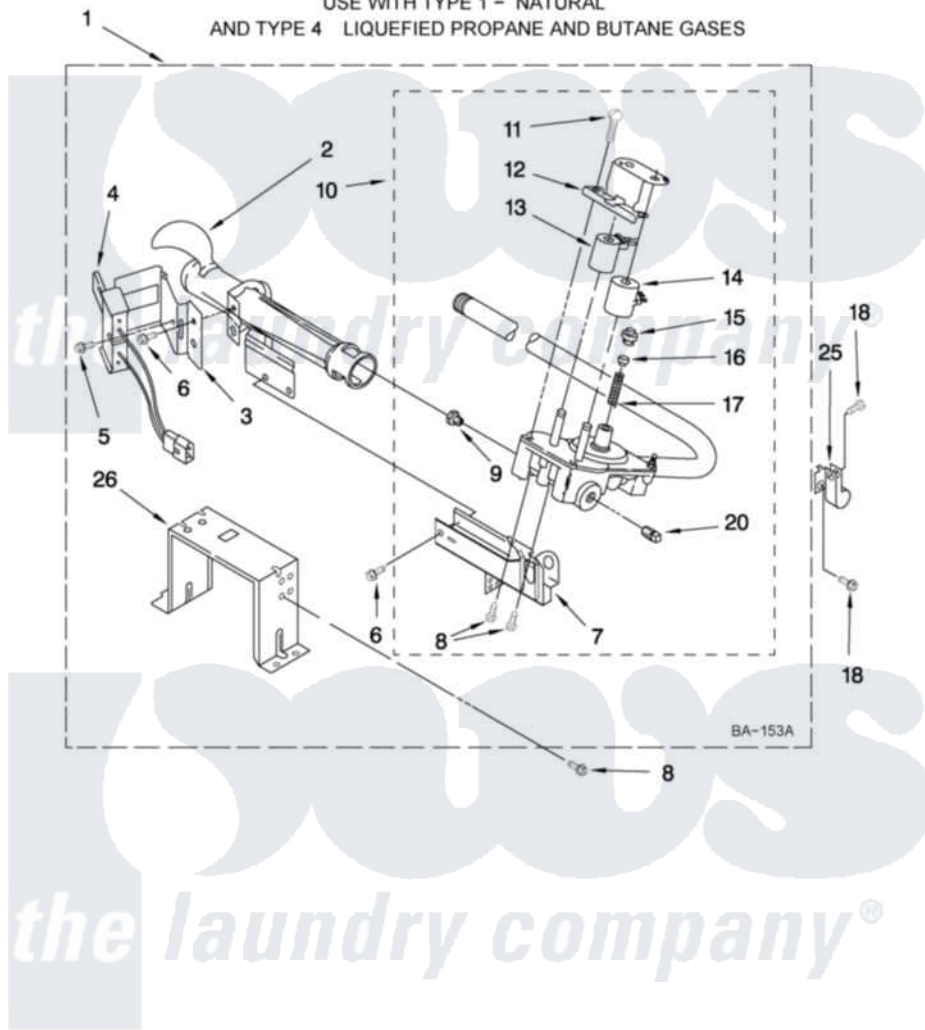

# Inglis IGD7300WW0 04 - 8576353 BURNER ASSEMBLY

## 8576353 BURNER ASSEMBLY

For Model:IGD7300WW0  
(White)

USE WITH TYPE 1 - NATURAL  
AND TYPE 4 LIQUEFIED PROPANE AND BUTANE GASES

W10298146

7

Inglis Residential Inglis IGD7300WW0 Dryer Parts Parts Diagram 04 - 8576353 BURNER ASSEMBLY  
Click on the part number to view part

Item	Original Part Number	Replaced By	Status	Part Description
1	8576353	<a href="#">280119</a>		Burner-Gas
2	688617	<a href="#">693140</a>		Burner
3	<a href="#">694298</a>			Bracket, Ignitor
4	686590	<a href="#">279311</a>		Ignitor
5	<a href="#">3393909</a>			Screw, 8-32 X 7/8
6	343641	<a href="#">681414</a>		Screw, 10AB X 1/2
7	3389871		Not Available	Base, Burner
8	<a href="#">3387057</a>			Screw, 10-16 X 1/2 Orifice, Burner
9	<a href="#">15418</a>			Orifice, Burner Type 1
"	15422		Not Available	ORIFICE, BURNER (TYPE 4) (BUTANE)
"	234867	<a href="#">229742</a>		Orifice, Burner
10	W10118347	<a href="#">W10293912</a>		Valve-Gas
11	<a href="#">694421</a>			Screw, Bracket Mounting
12	<a href="#">694538</a>			Bracket, Shunt
13	<a href="#">694540</a>			Coil, 60 Hz