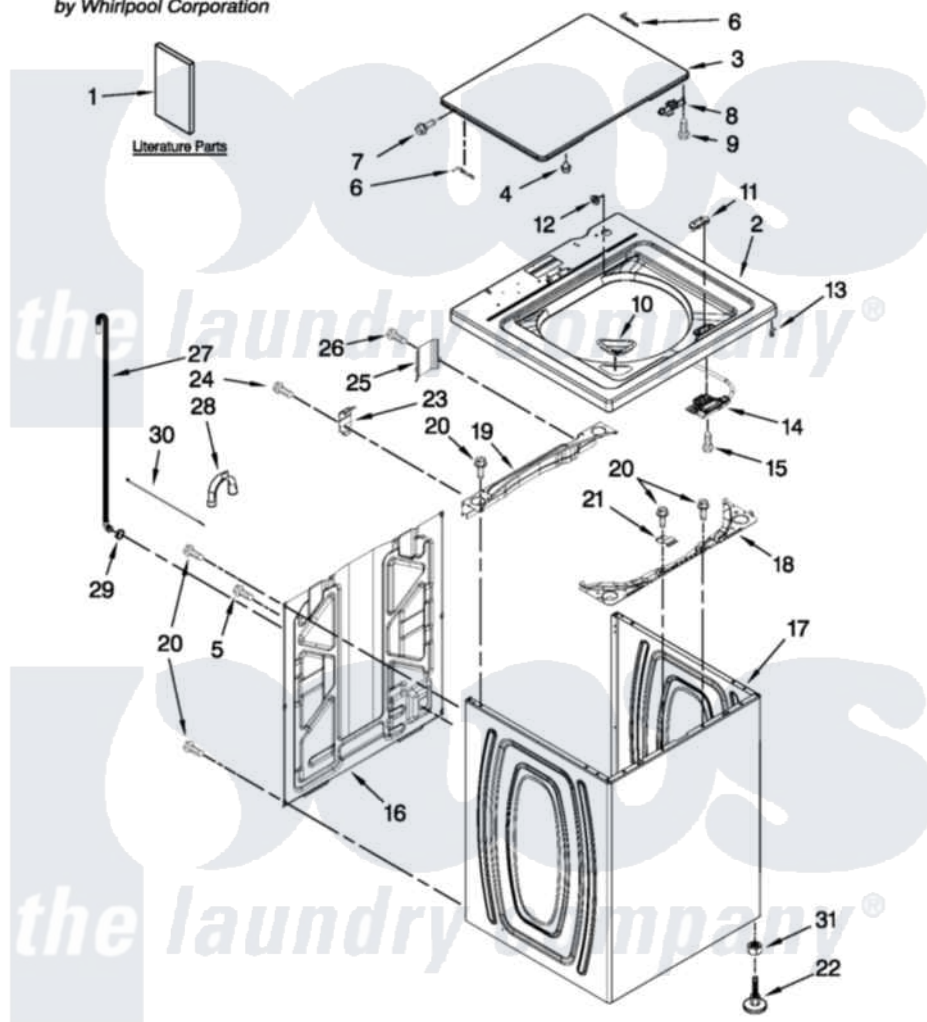

Inglis ITW4600YQ0 01 - TOP AND CABINET PARTS

TOP AND CABINET PARTS For Model: ITW4600YQ0 (White)

AUTOMATIC WASHER

FOR ORDERING INFORMATION REFER TO PARTS PRICE LIST

1-12 Litho in U.S.A. (JLP) (psw)

1

Part No. W10482511 Rev. A

[Inglis Residential Inglis ITW4600YQ0 Washer Parts](#) Parts Diagram 01 - TOP AND CABINET PARTS

[Click on the part number to view part](#)

Item	Original Part Number	Replaced By	Status	Part Description
1	W10240509			Installation Instructions
"	W10420470		Not Available	USE & CARE GUIDE
"	W10468340		Not Available	TECH SHEET
"	W10062982		Not Available	ENERGY GUIDE
2	W10251299			Top
3	W10251302	W10338625		Lid
4	9724509			Bumper, Lid
5	9740848			Screw, Mixing Valve Mounting
6	91770			Hinge, Lid
7	W10119872	W10119828		Screw, Lid Hinge Mounting
8	W10240513			Strike, Lid Lock
9	W10273971			Screw, 6-19 X 1/2
10	W10192089			Dispenser, Bleach
11	W10392041			Bezel, Lid Lock
12	21258			Bearing, Lid Hinge
13	90016			Clip, Pressure Switch Hose