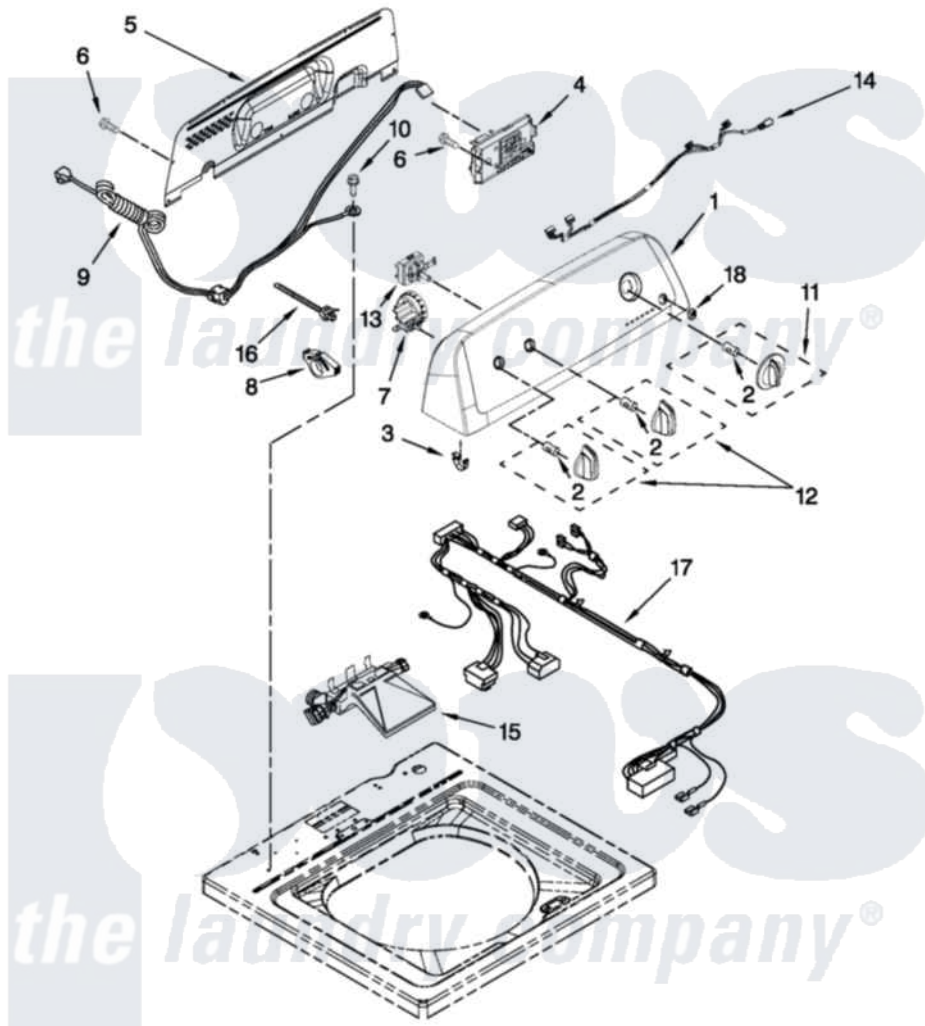

# Inglis ITW4600YQ0 02 - CONTROLS AND WATER INLET PARTS

## CONTROLS AND WATER INLET PARTS

For Model: ITW4600YQ0  
(White)

FOR ORDERING INFORMATION REFER TO PARTS PRICE LIST

W10482511

3

[Inglis Residential Inglis ITW4600YQ0 Washer Parts](#) Parts Diagram 02 - CONTROLS AND WATER INLET PARTS  
Click on the part number to view part

Item	Original Part Number	Replaced By	Status	Part Description
1	<a href="#">W10420406</a>			Panel, Console
2	<a href="#">8536939</a>			Clip, Knob
3	<a href="#">8312709</a>			Clip-Console
4	W10454598	<a href="#">W10484681</a>		Ccuasm Vmw Cl120v Vb NTW4600YQ
5	<a href="#">W10409320</a>			Panel, Rear Console Cover
6	1157158	<a href="#">489069</a>		Xxscrew, 10-12 X 1/2
7	<a href="#">W10450959</a>			Switch, Water Level
8	<a href="#">W10348582</a>			Cable Tie
9	<a href="#">W10455732</a>			Cord, Power
10	<a href="#">3400076</a>			Screw, Bracket Mounting
11	<a href="#">W10453946</a>			Timer Knob Assembly
12	<a href="#">W10453947</a>			Knob, Control
13	<a href="#">W10414397</a>			Switch, Rotary Encoder
14	<a href="#">W10475254</a>			Harness, Upper
15	<a href="#">W10423125</a>			Inlet Assembly, Water
16	<a href="#">W10339879</a>			Tie, Cable