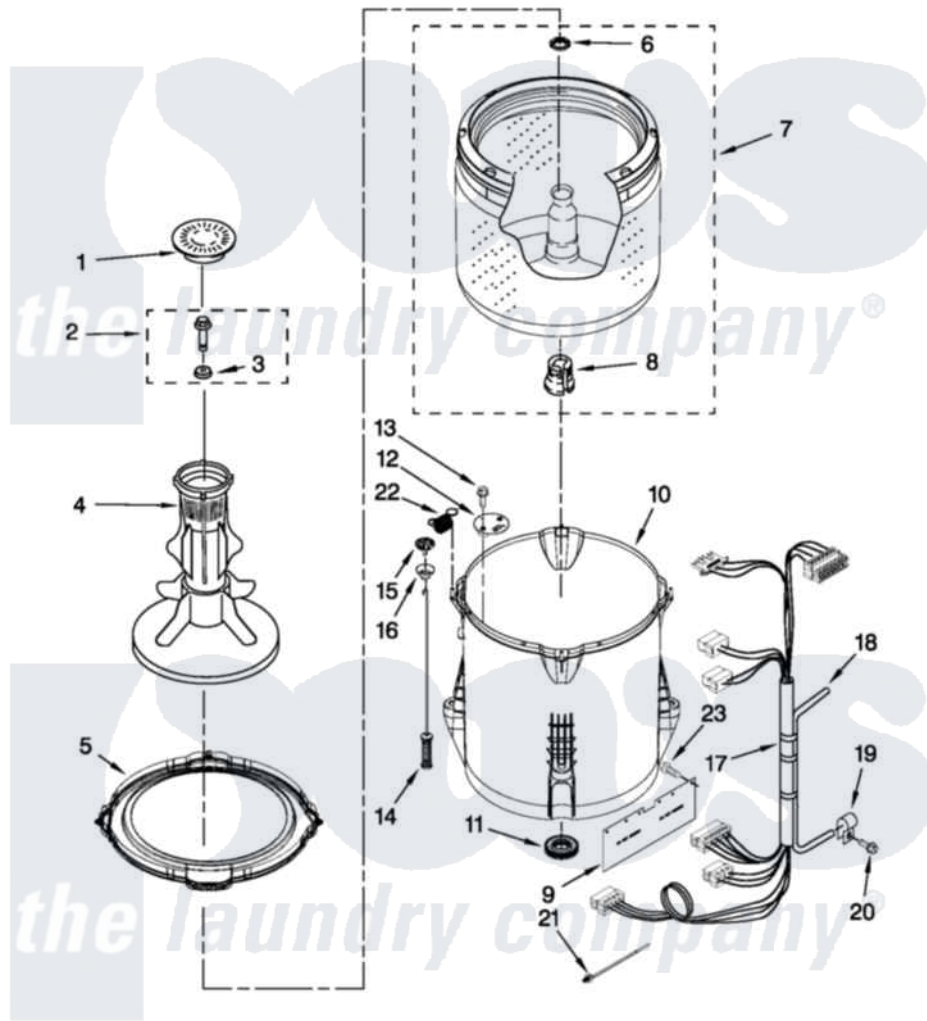

BASKET AND TUB PARTS

For Model: ITW4600YQ0
(White)

FOR ORDERING INFORMATION REFER TO PARTS PRICE LIST

W10482511

5

[Inglis Residential Inglis ITW4600YQ0 Washer Parts](#) Parts Diagram 03 - BASKET AND TUB PARTS
Click on the part number to view part

Item	Original Part Number	Replaced By	Status	Part Description
1	3352483			Cap, Agitator
2	W10003790			Screw And Washer
3	3949550			Washer
4	63377			Agitator
5	W10215108			Ring, Tub
6	21366			Nut, Spanner
7	W10358261	W10349185		Basket
8	389140			Tub Block, Basket Drive
9	W10339098			Shield, Splash
10	W10238320	W10371566		Tub-Outer
11	W10006371	W10324647		Seal-Tub
12	W10215093			Filter, Drain Pump
13	8533928			Screw, 8-18 X 3/4
14	W10257088	W10349191		Suspension
15	W10405423	W10440729		Suspension
16	W10256551	W10440729		Suspension

17	W10297444		Harness, Lower
18	W10297436	353244	Hose, Pressure Switch
19	W10005430		Clamp, Pressure Hose Retainer
20	8533943	W10109200	Screw, Baffle Mounting
21	W10298887		Cable Tie
22	W10348658	W10400895	Spring
23	W10429200		Retainer, Push In